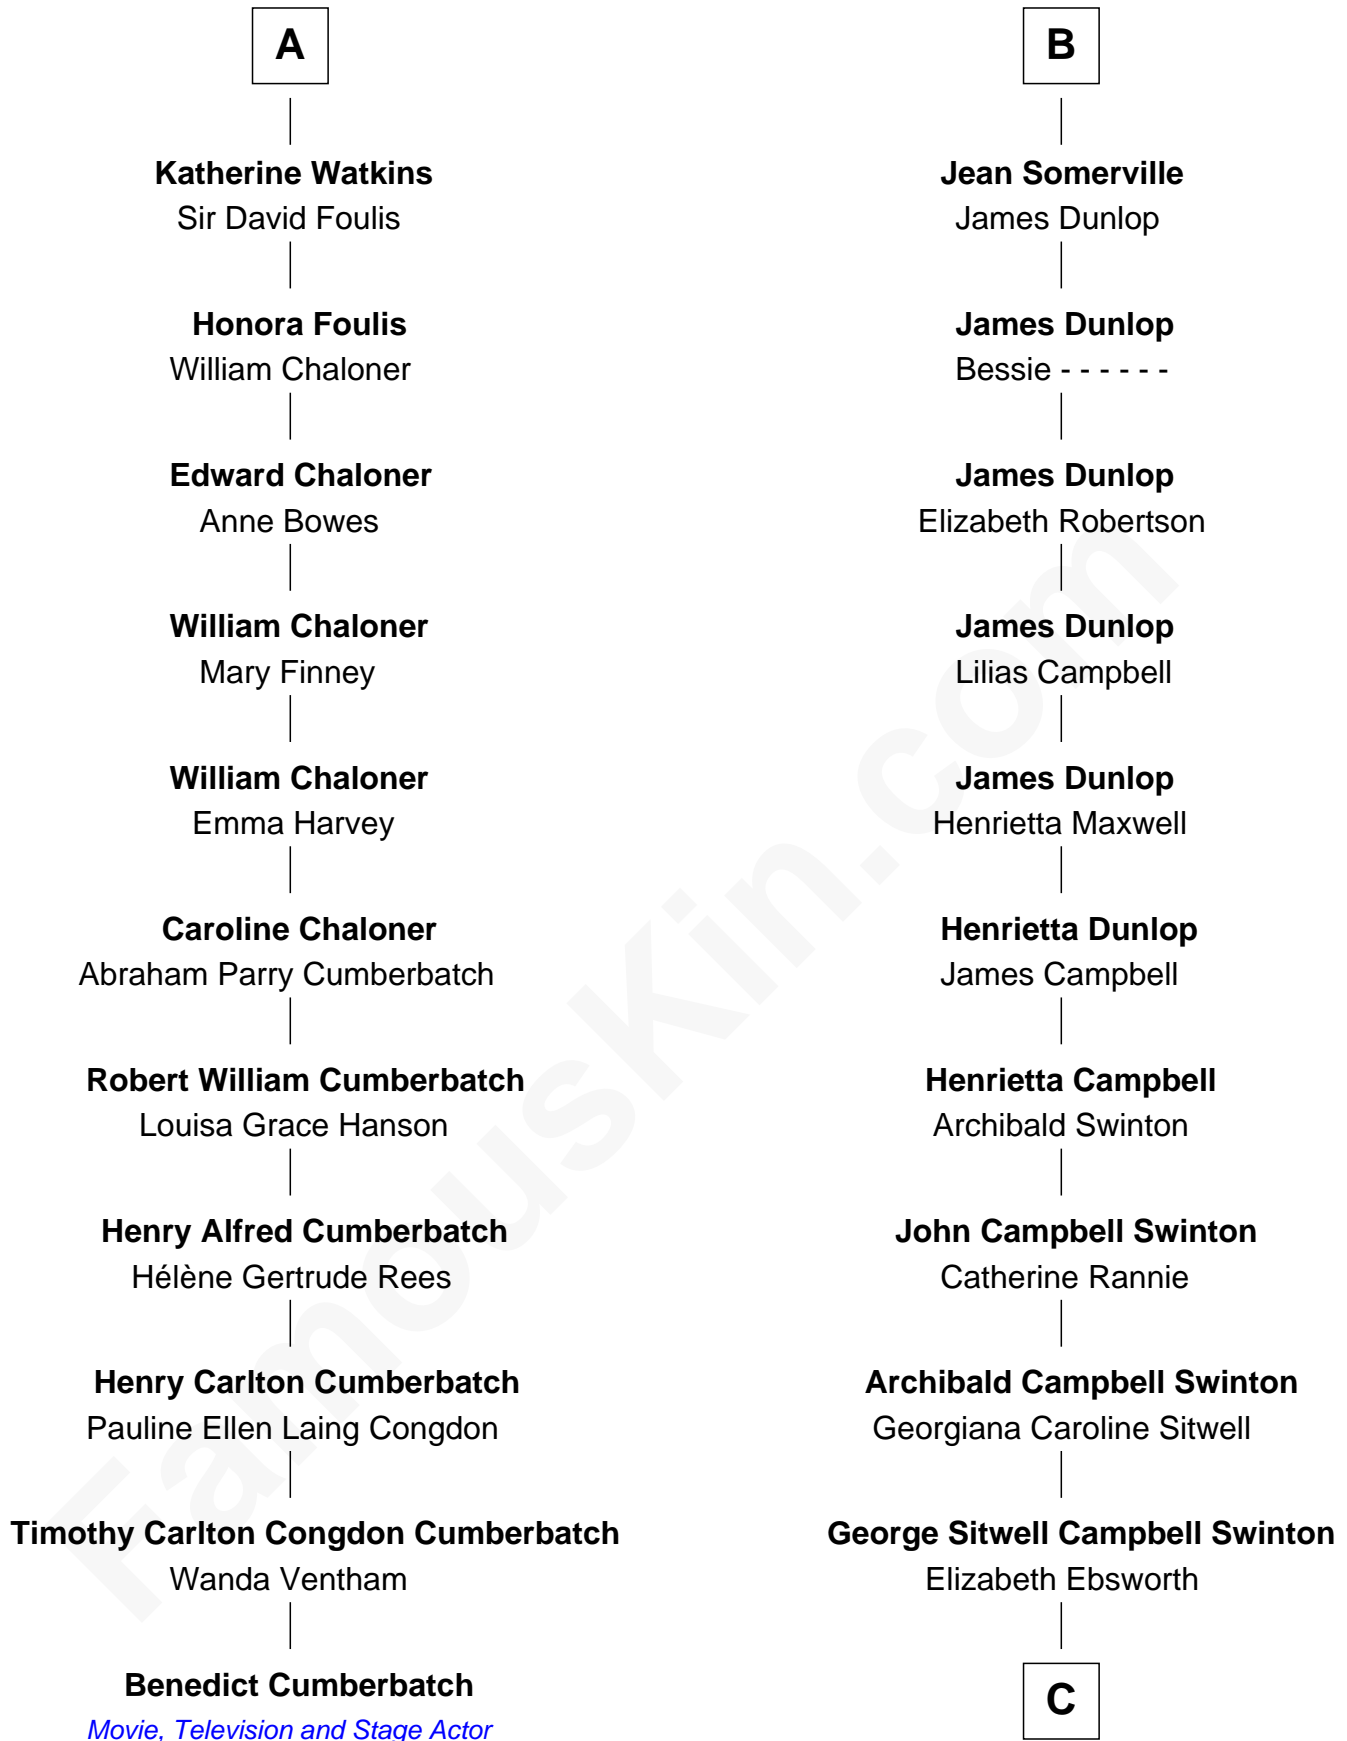

## Relationship Chart of

**Benedict Cumberbatch**  
*Movie, Television and Stage Actor*  
 17th cousin 2 times removed of

**Tilda Swinton**  
*Movie Actress*

C

**Alan Henry Campbell Swinton**  
Mairora Beatrice Evelyn Rochfort Alers-Hankey