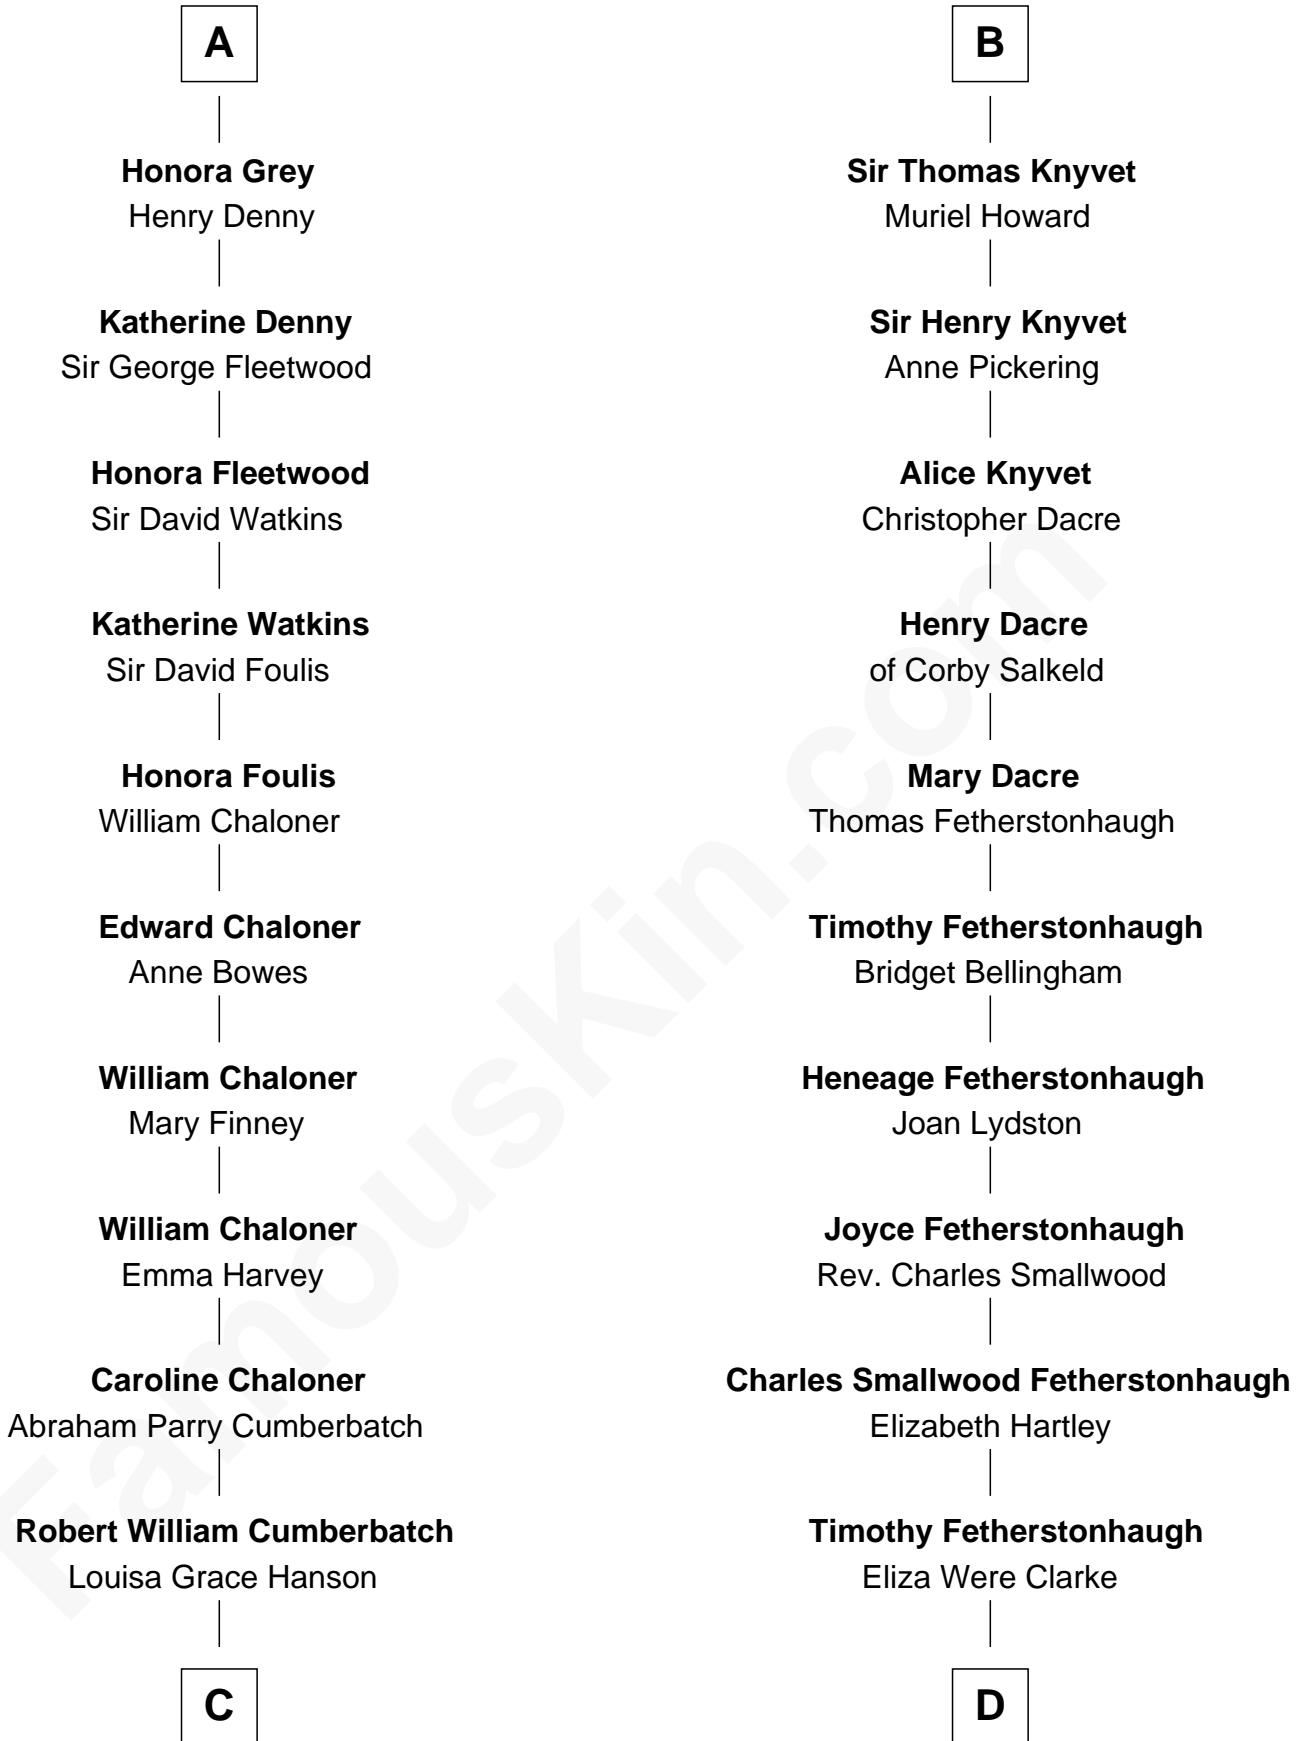

FamousKin.com Relationship Chart of

Benedict Cumberbatch
Movie, Television and Stage Actor

20th cousin 1 time removed of

Tilda Swinton
Movie Actress

C

Henry Alfred Cumberbatch
Hélène Gertrude Rees

Henry Carlton Cumberbatch
Pauline Ellen Laing Congdon

Timothy Carlton Congdon Cumberbatch
Wanda Venham

Benedict Cumberbatch
Movie, Television and Stage Actor

D

Albany Fetherstonhaugh
Evelyn Gertrude Astell

Gertrude Clare Fetherstonhaugh
Cecil George Herbert Alers-Hankey