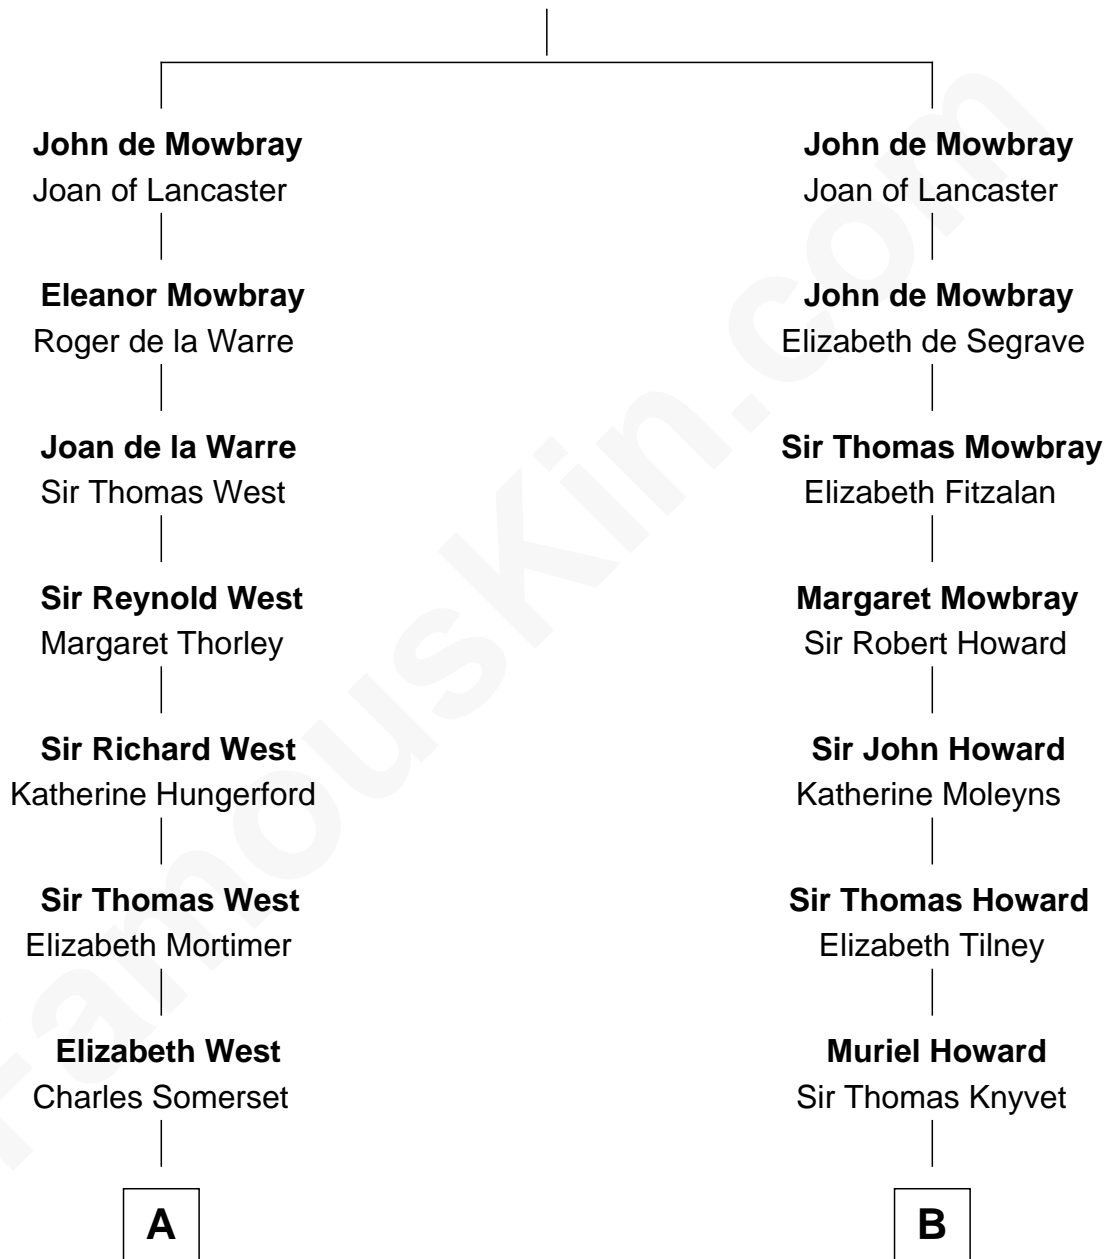

FamousKin.com

Relationship Chart of

Benedict Cumberbatch
Movie, Television and Stage Actor

20th cousin 1 time removed of

Tilda Swinton
Movie Actress

Sir John de Mowbray
 Aline de Braiose

C

Robert William Cumberbatch

Louisa Grace Hanson

Henry Alfred Cumberbatch

Hélène Gertrude Rees

Henry Carlton Cumberbatch

Pauline Ellen Laing Congdon

Timothy Carlton Congdon Cumberbatch

Wanda Ventham

Benedict Cumberbatch