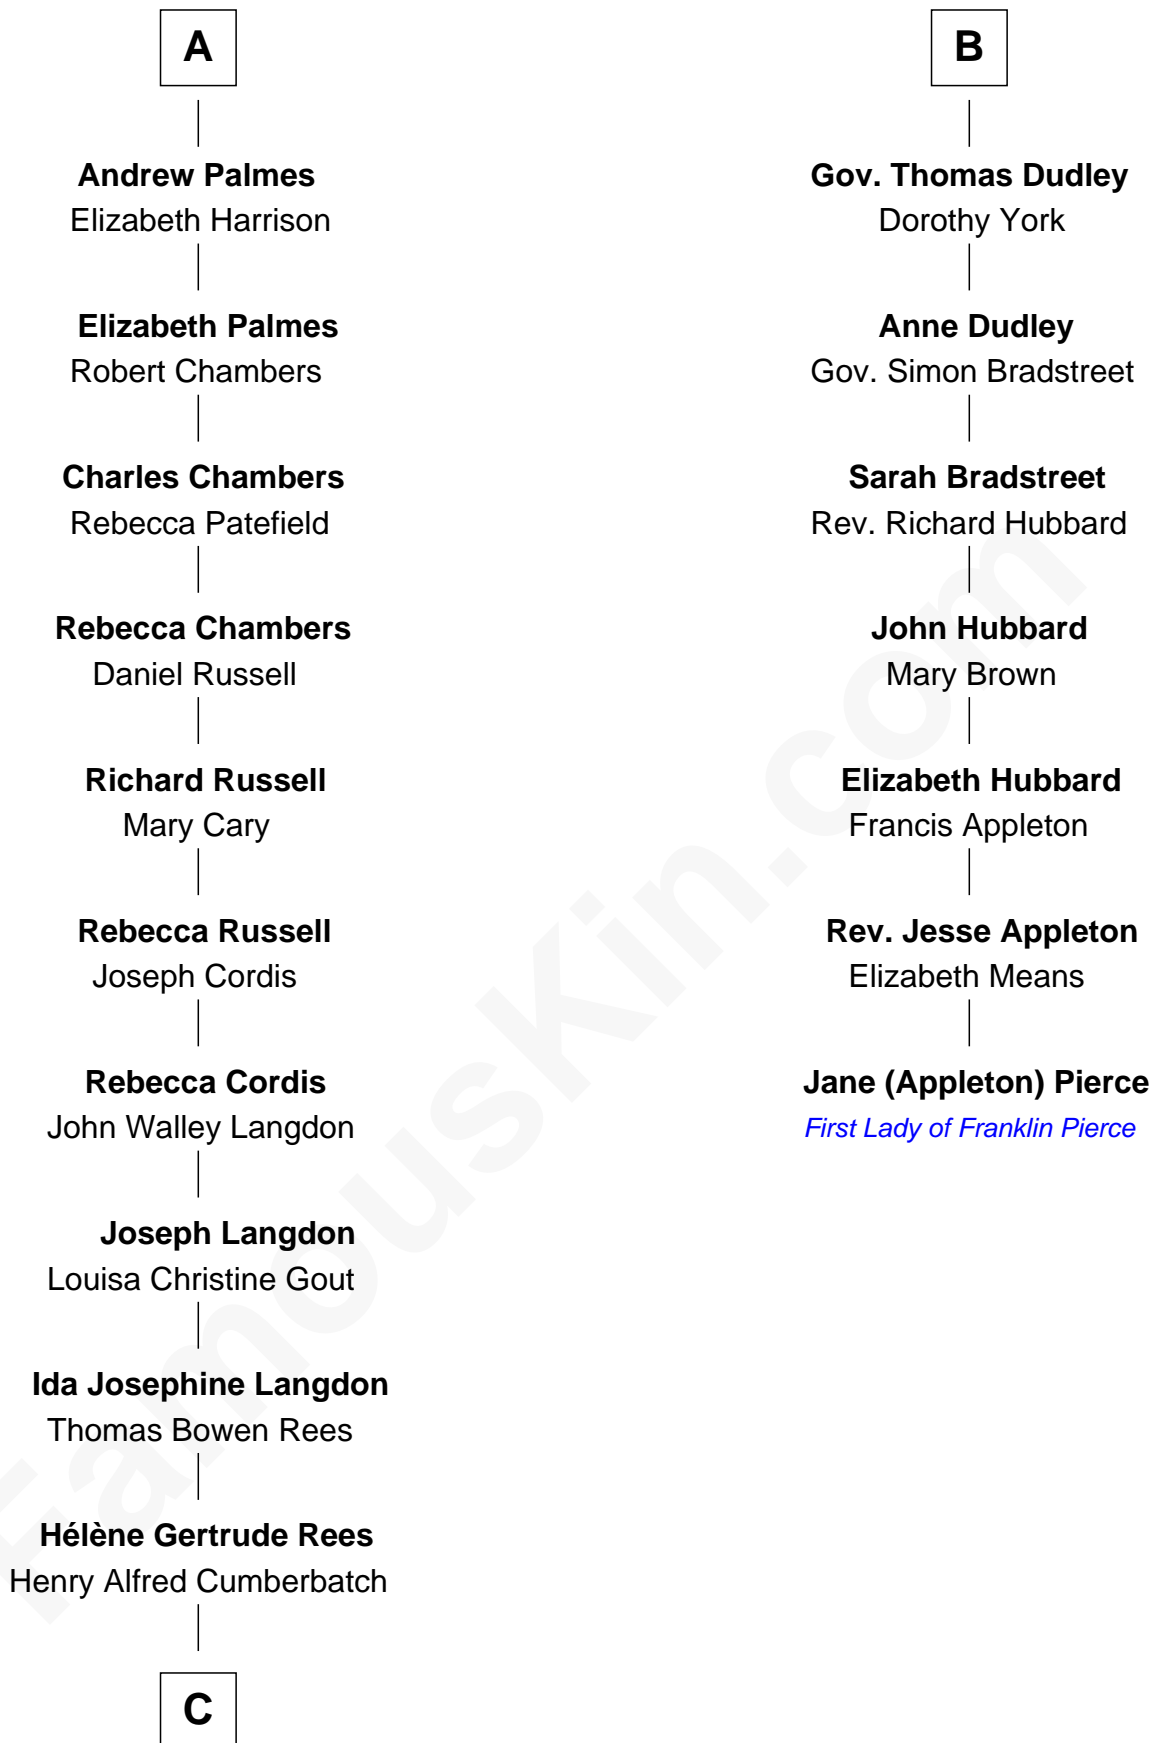

FamousKin.com

Relationship Chart of

Benedict Cumberbatch

Movie, Television and Stage Actor

13th cousin 6 times removed of

Jane (Appleton) Pierce

First Lady of President Franklin Pierce

Sir Walter Blount

Sancha de Ayala

Sir Thomas Blount

Margaret de Gresley

Sir Walter Blount

Helena Byron

Sir William Blount

Margaret Echyngham

Elizabeth Blount

Constance Blount

Sir John Sutton

Sir John Sutton

Elizabeth Berkeley

Sir Edmund Sutton

Joyce Tiptoft

Sir Edward Sutton

Cecily Willoughby

Sir John Sutton

Cecily Grey

Sir Henry Dudley

----- Ashton

Probable

Roger Dudley

Susanna Thorne

B