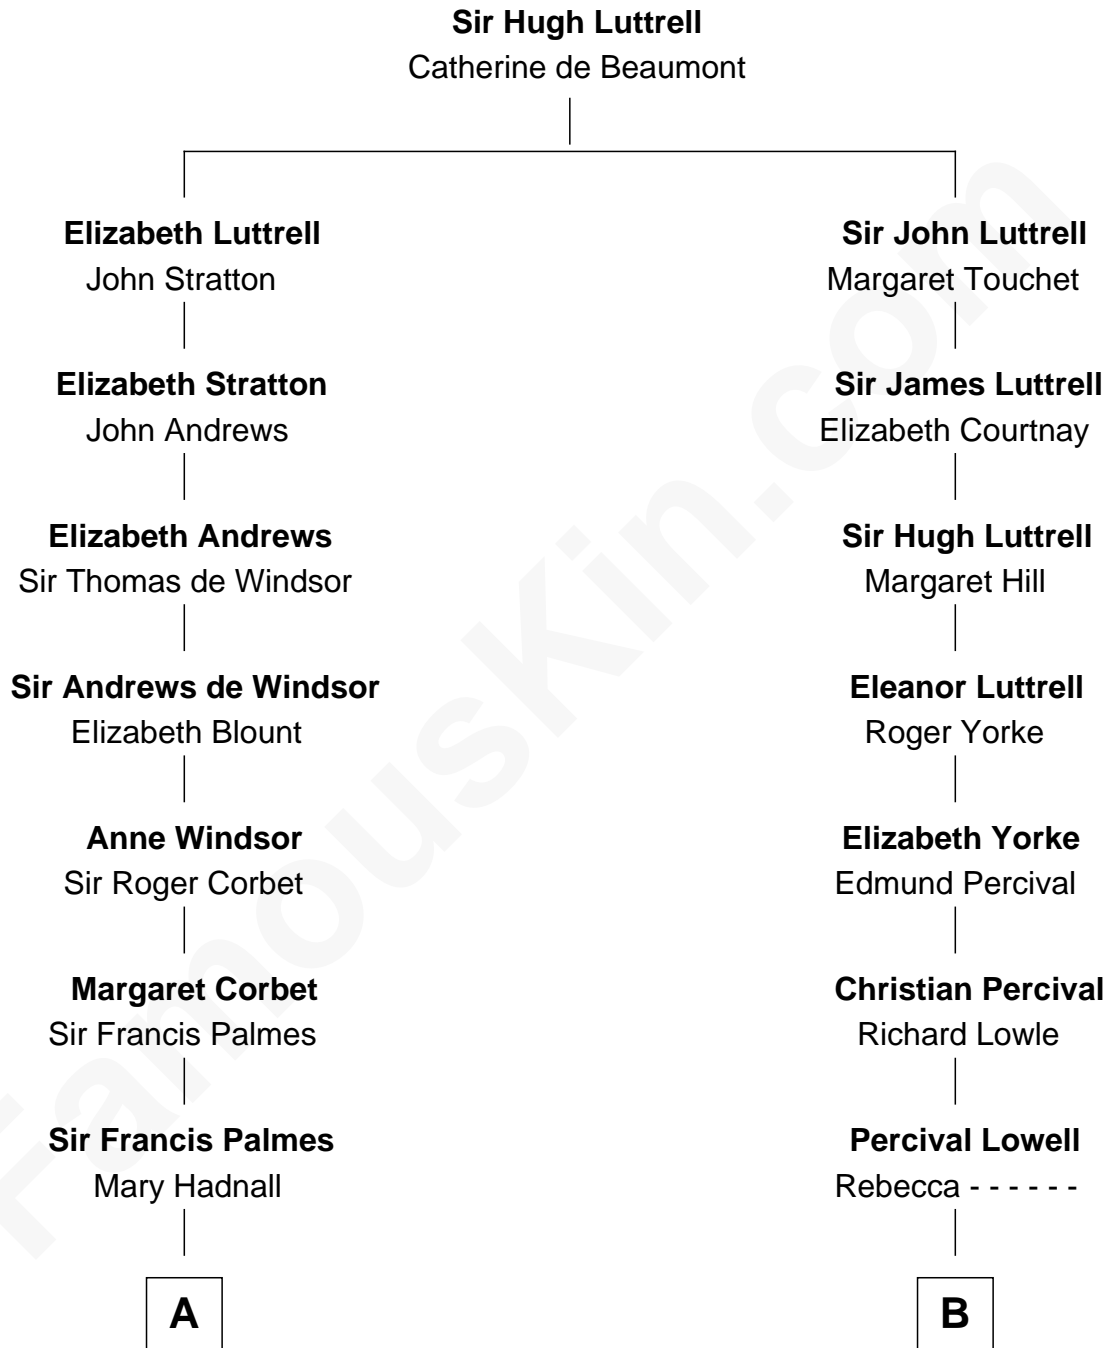

FamousKin.com Relationship Chart of

Benedict Cumberbatch
Movie, Television and Stage Actor

13th cousin 6 times removed of

Jane (Appleton) Pierce
First Lady of President Franklin Pierce

C

Henry Carlton Cumberbatch