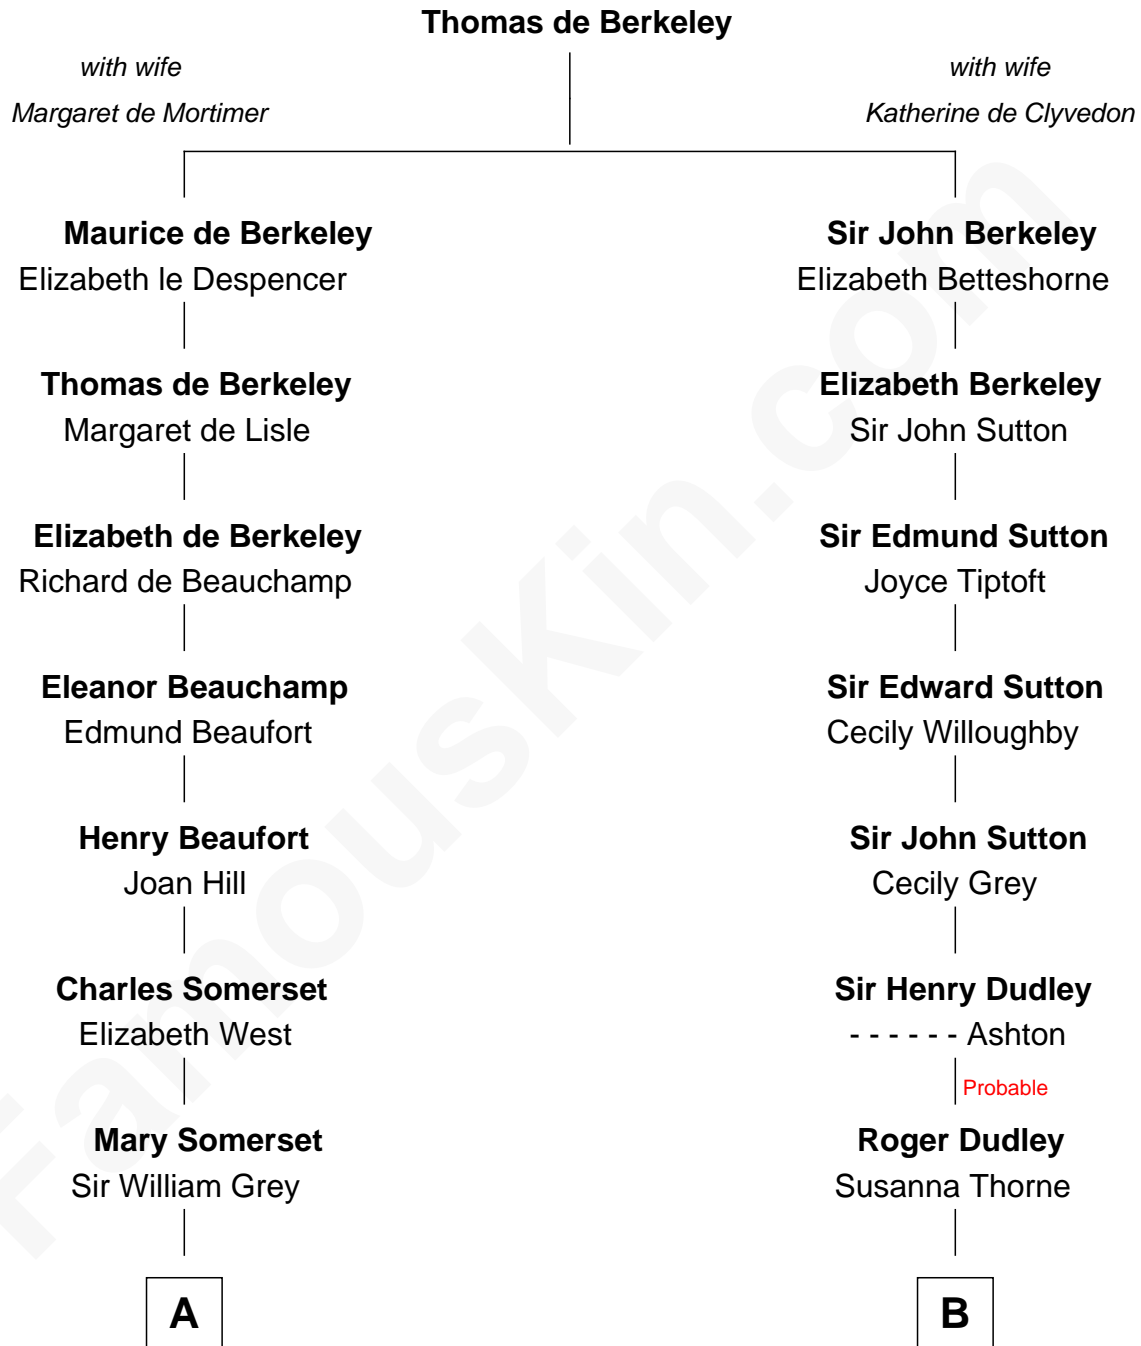

FamousKin.com Relationship Chart of

Benedict Cumberbatch

Movie, Television and Stage Actor

13th cousin 7 times removed of

Jane (Appleton) Pierce

First Lady of President Franklin Pierce

C

Henry Alfred Cumberbatch

Hélène Gertrude Rees

Henry Carlton Cumberbatch

Pauline Ellen Laing Congdon

Timothy Carlton Congdon Cumberbatch

Wanda Ventham

Benedict Cumberbatch

Movie, Television and Stage Actor

FamousKin.com