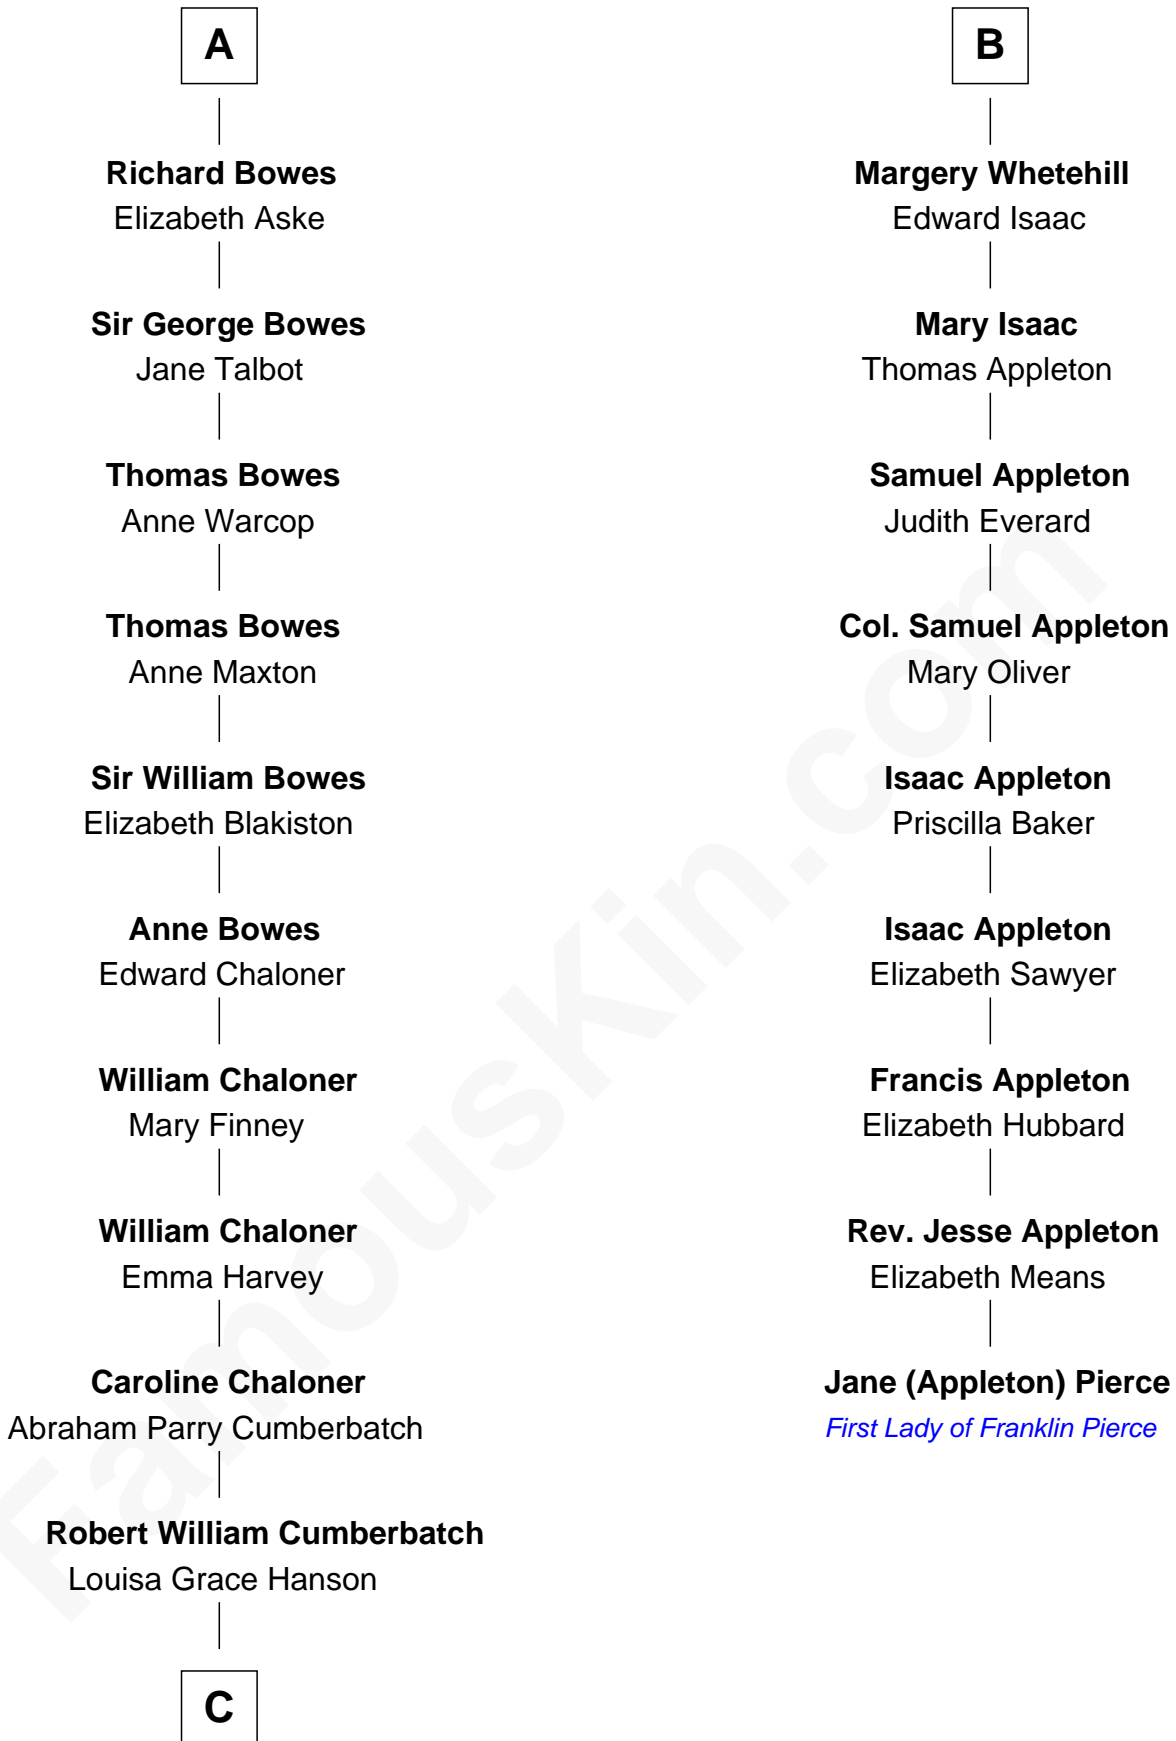

FamousKin.com

Relationship Chart of

Benedict Cumberbatch

Movie, Television and Stage Actor

15th cousin 5 times removed of

Jane (Appleton) Pierce

First Lady of President Franklin Pierce

C

Henry Alfred Cumberbatch

Hélène Gertrude Rees

Henry Carlton Cumberbatch

Pauline Ellen Laing Congdon

Timothy Carlton Congdon Cumberbatch

Wanda Ventham

Benedict Cumberbatch

Movie, Television and Stage Actor