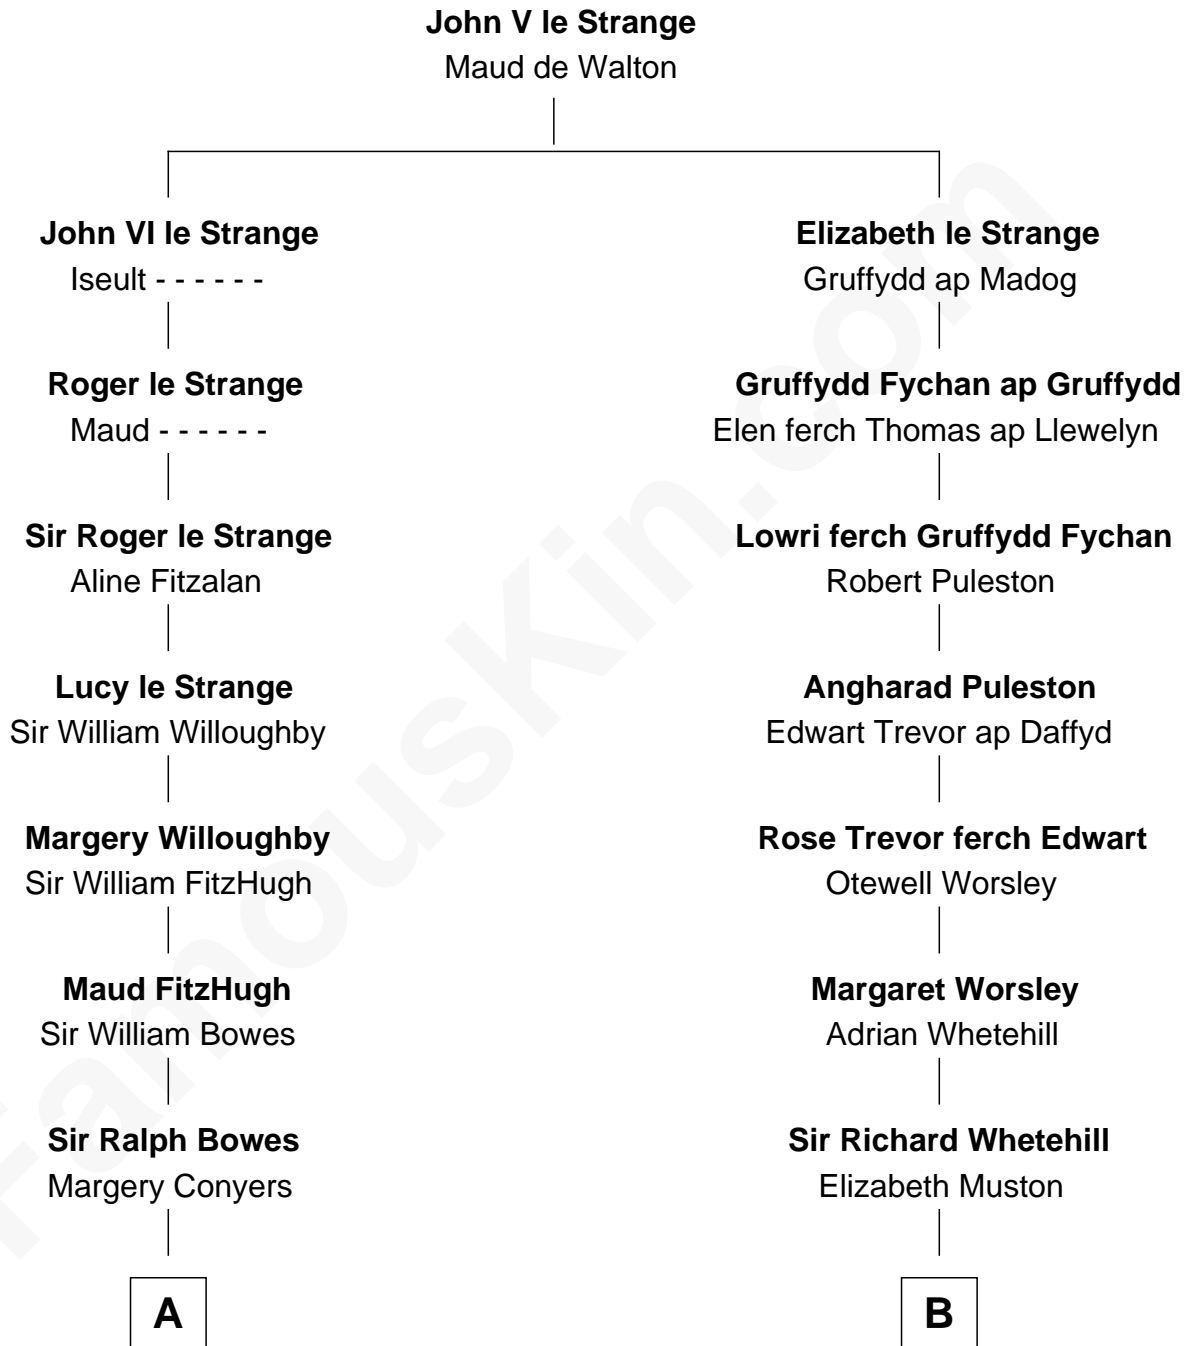

FamousKin.com

Relationship Chart of

Benedict Cumberbatch

Movie, Television and Stage Actor

15th cousin 5 times removed of

Jane (Appleton) Pierce

First Lady of President Franklin Pierce

C

Henry Alfred Cumberbatch

Hélène Gertrude Rees

Henry Carlton Cumberbatch

Pauline Ellen Laing Congdon

Timothy Carlton Congdon Cumberbatch

Wanda Ventham

Benedict Cumberbatch

Movie, Television and Stage Actor