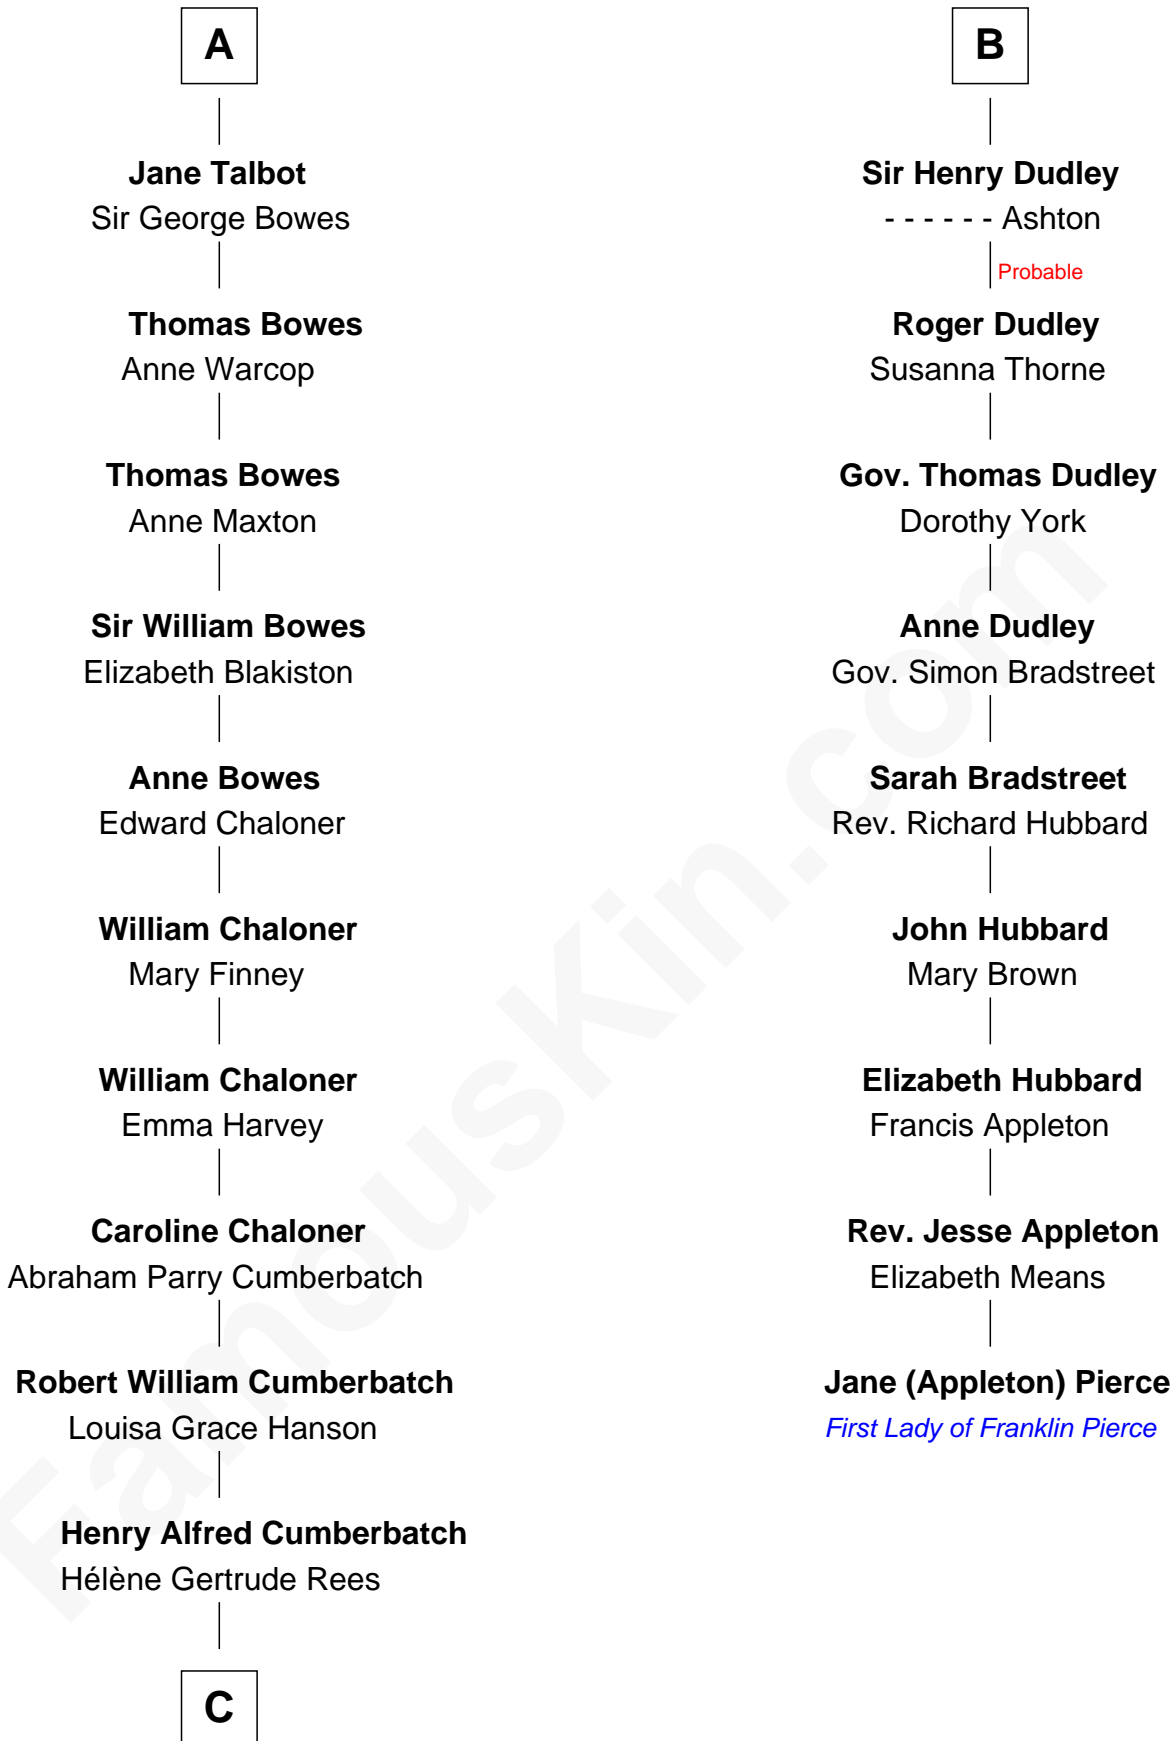

# FamousKin.com Relationship Chart of

**Benedict Cumberbatch**  
Movie, Television and Stage Actor

15th cousin 4 times removed of

**Jane (Appleton) Pierce**  
First Lady of President Franklin Pierce

**C**

Henry Carlton Cumberbatch

Pauline Ellen Laing Congdon

Timothy Carlton Congdon Cumberbatch

Wanda Ventham

**Benedict Cumberbatch**

*Movie, Television and Stage Actor*

FamousKin.com