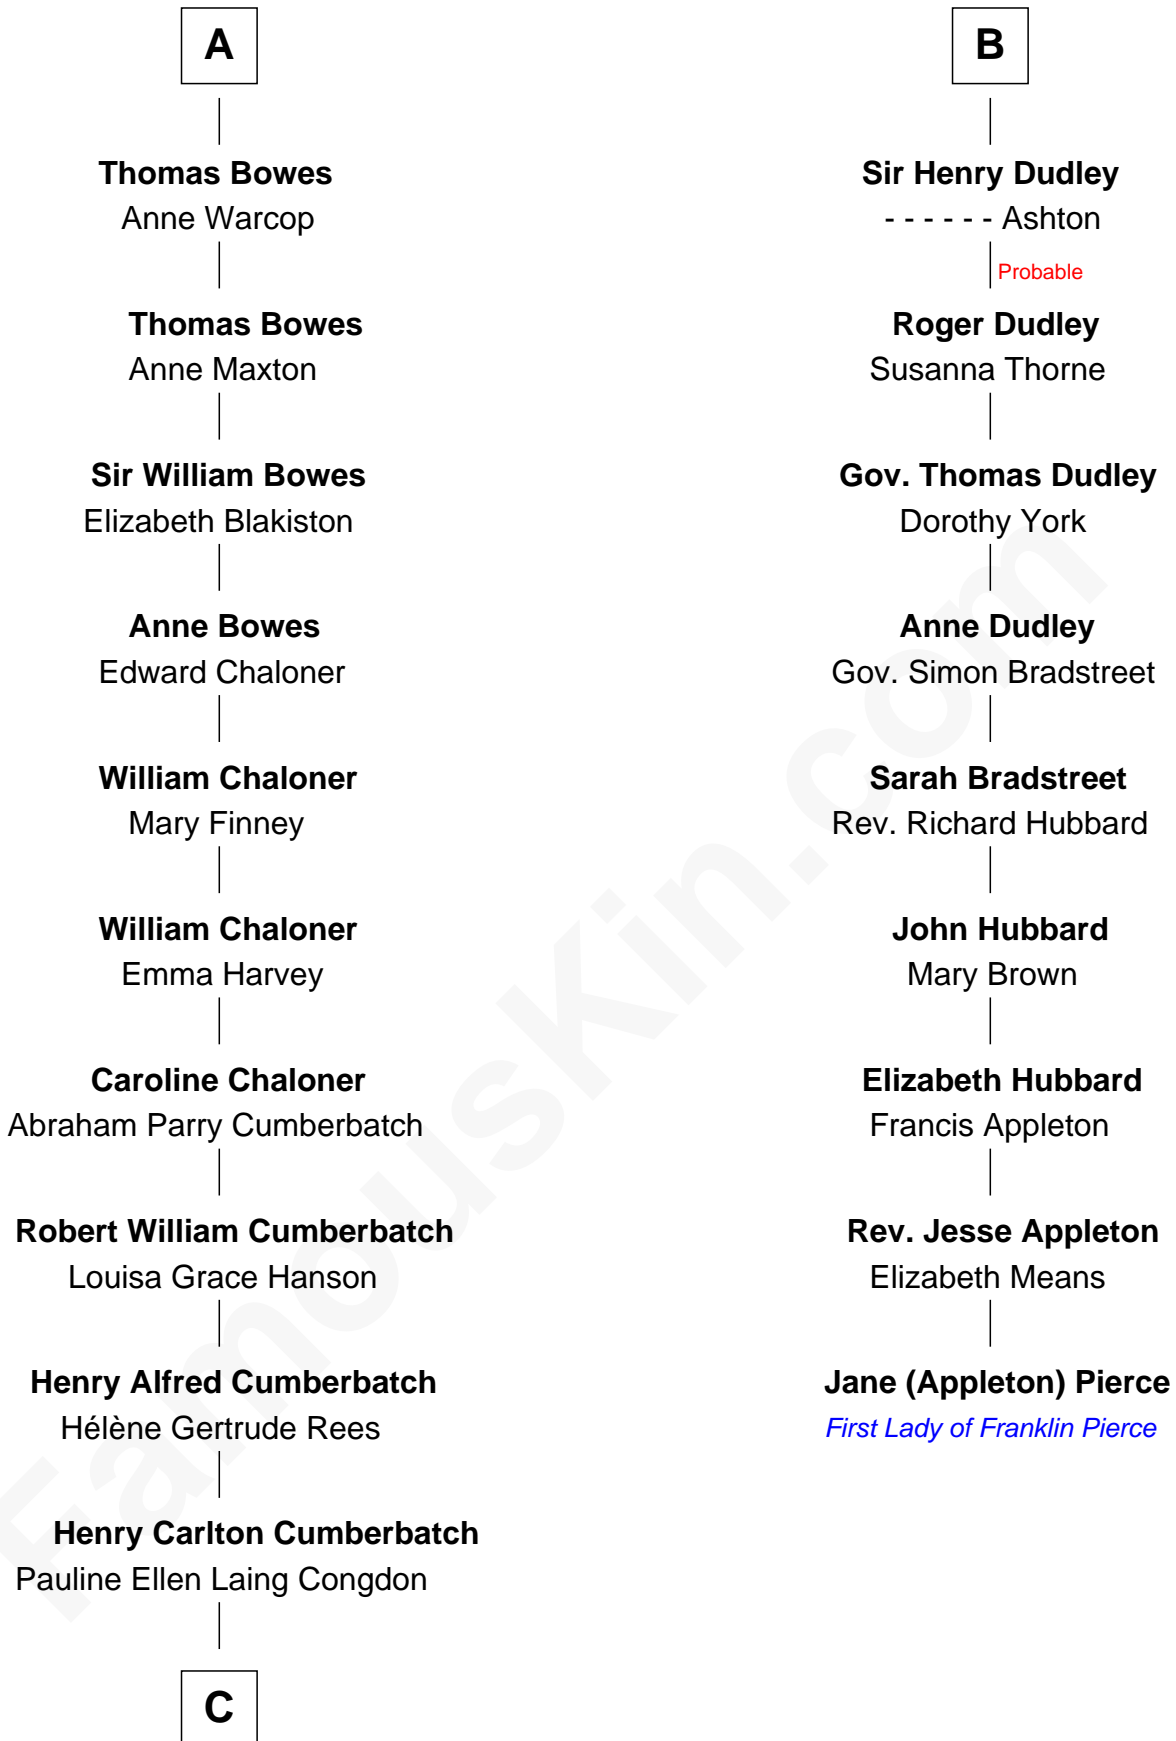

FamousKin.com

Relationship Chart of

Benedict Cumberbatch

Movie, Television and Stage Actor

15th cousin 3 times removed of

Jane (Appleton) Pierce

First Lady of President Franklin Pierce

Edmund Fitzalan

Alice de Warenne

C

Timothy Carlton Congdon Cumberbatch

Wanda Ventham

Benedict Cumberbatch

Movie, Television and Stage Actor

FamousKin.com