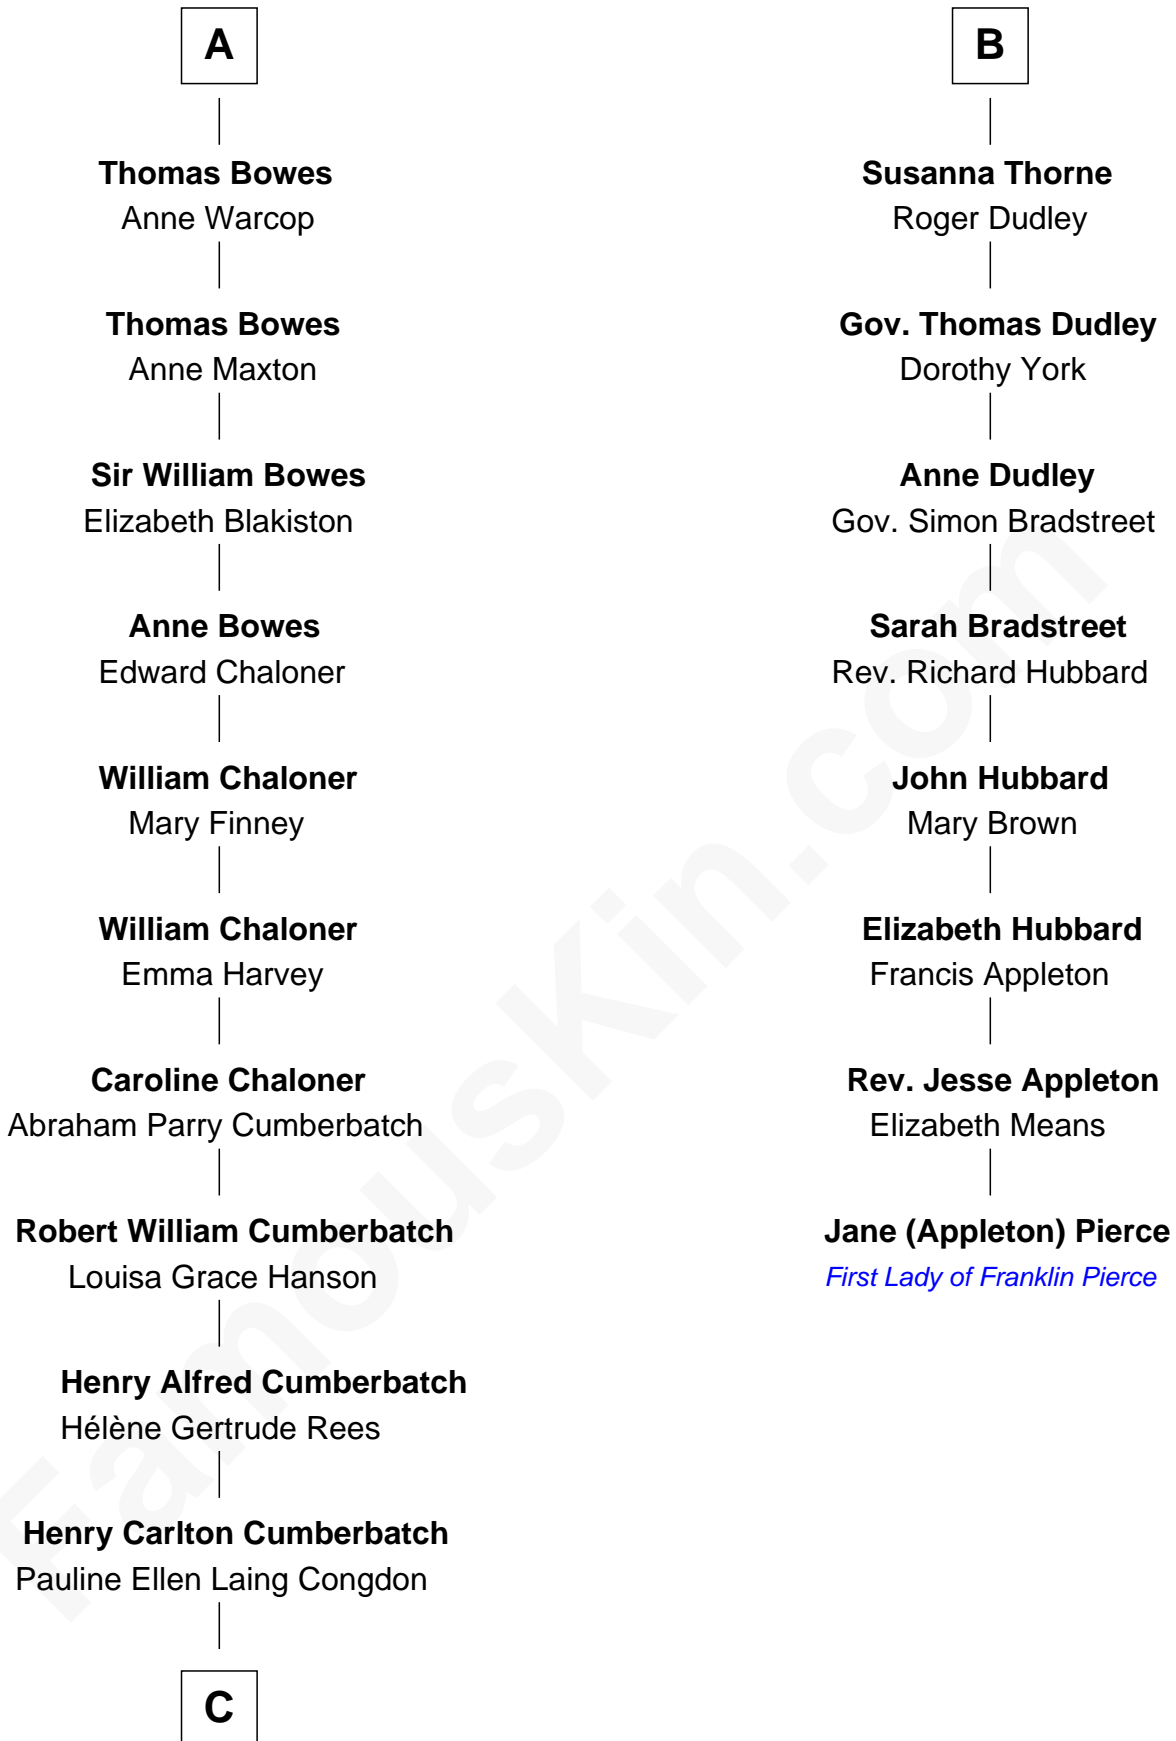

## Relationship Chart of

**Benedict Cumberbatch**

*Movie, Television and Stage Actor*

14th cousin 4 times removed of

**Jane (Appleton) Pierce**

*First Lady of President Franklin Pierce*

C

Timothy Carlton Congdon Cumberbatch

Wanda Ventham

**Benedict Cumberbatch**

*Movie, Television and Stage Actor*

FamousKin.com