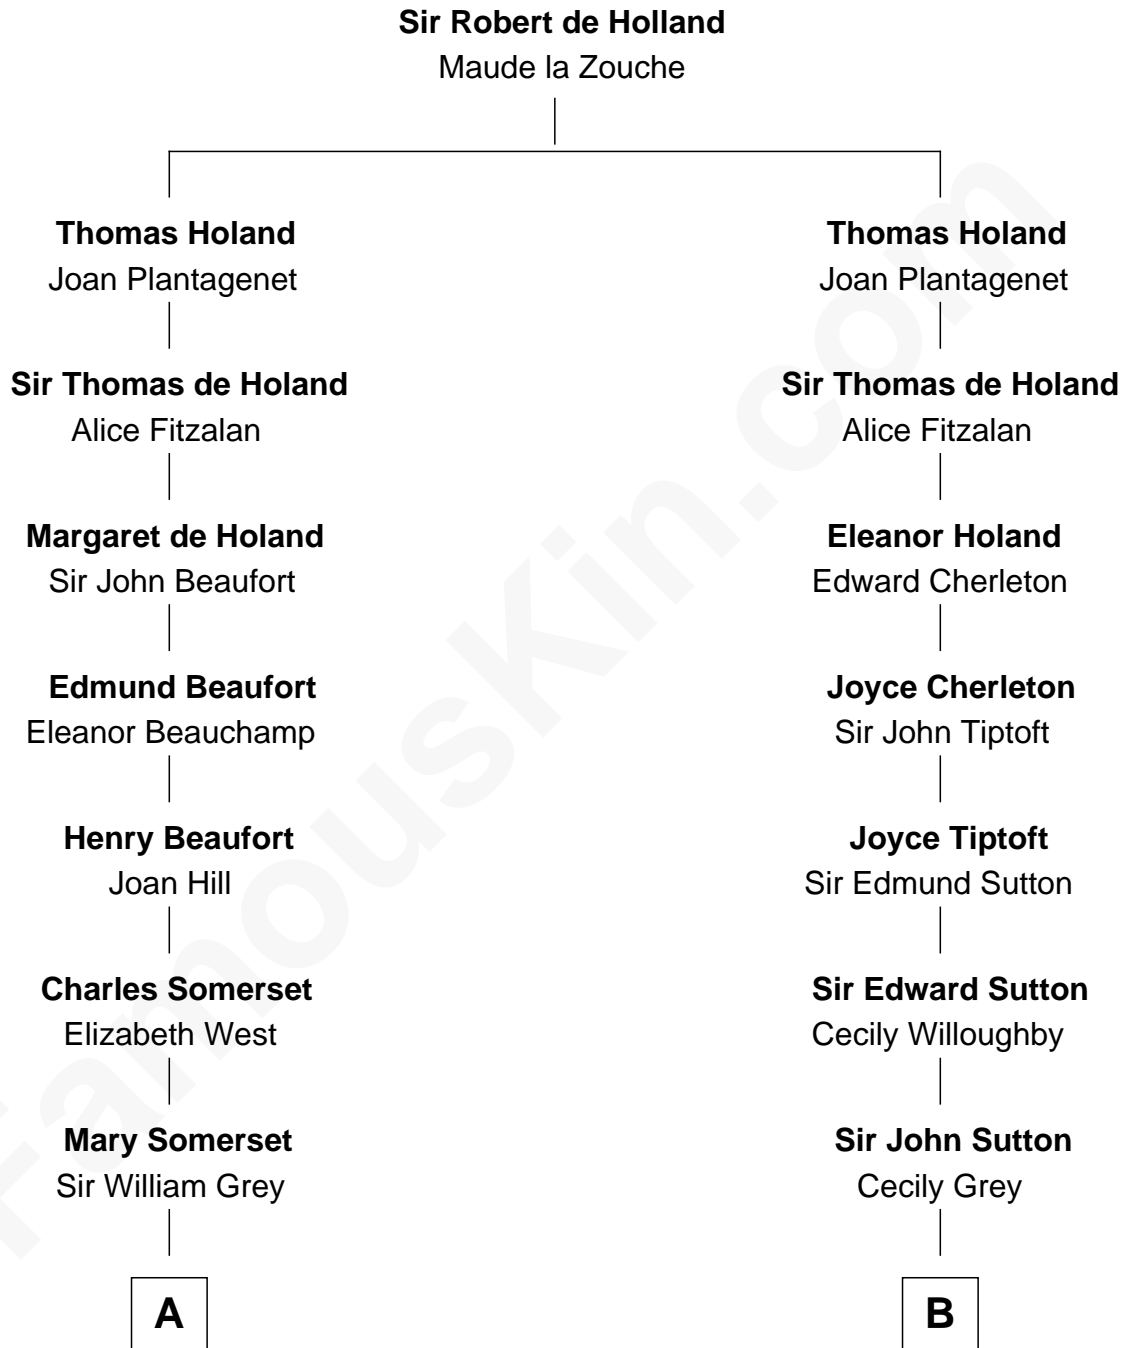

FamousKin.com Relationship Chart of

Benedict Cumberbatch

Movie, Television and Stage Actor

15th cousin 5 times removed of

Jane (Appleton) Pierce

First Lady of President Franklin Pierce

C

Henry Alfred Cumberbatch