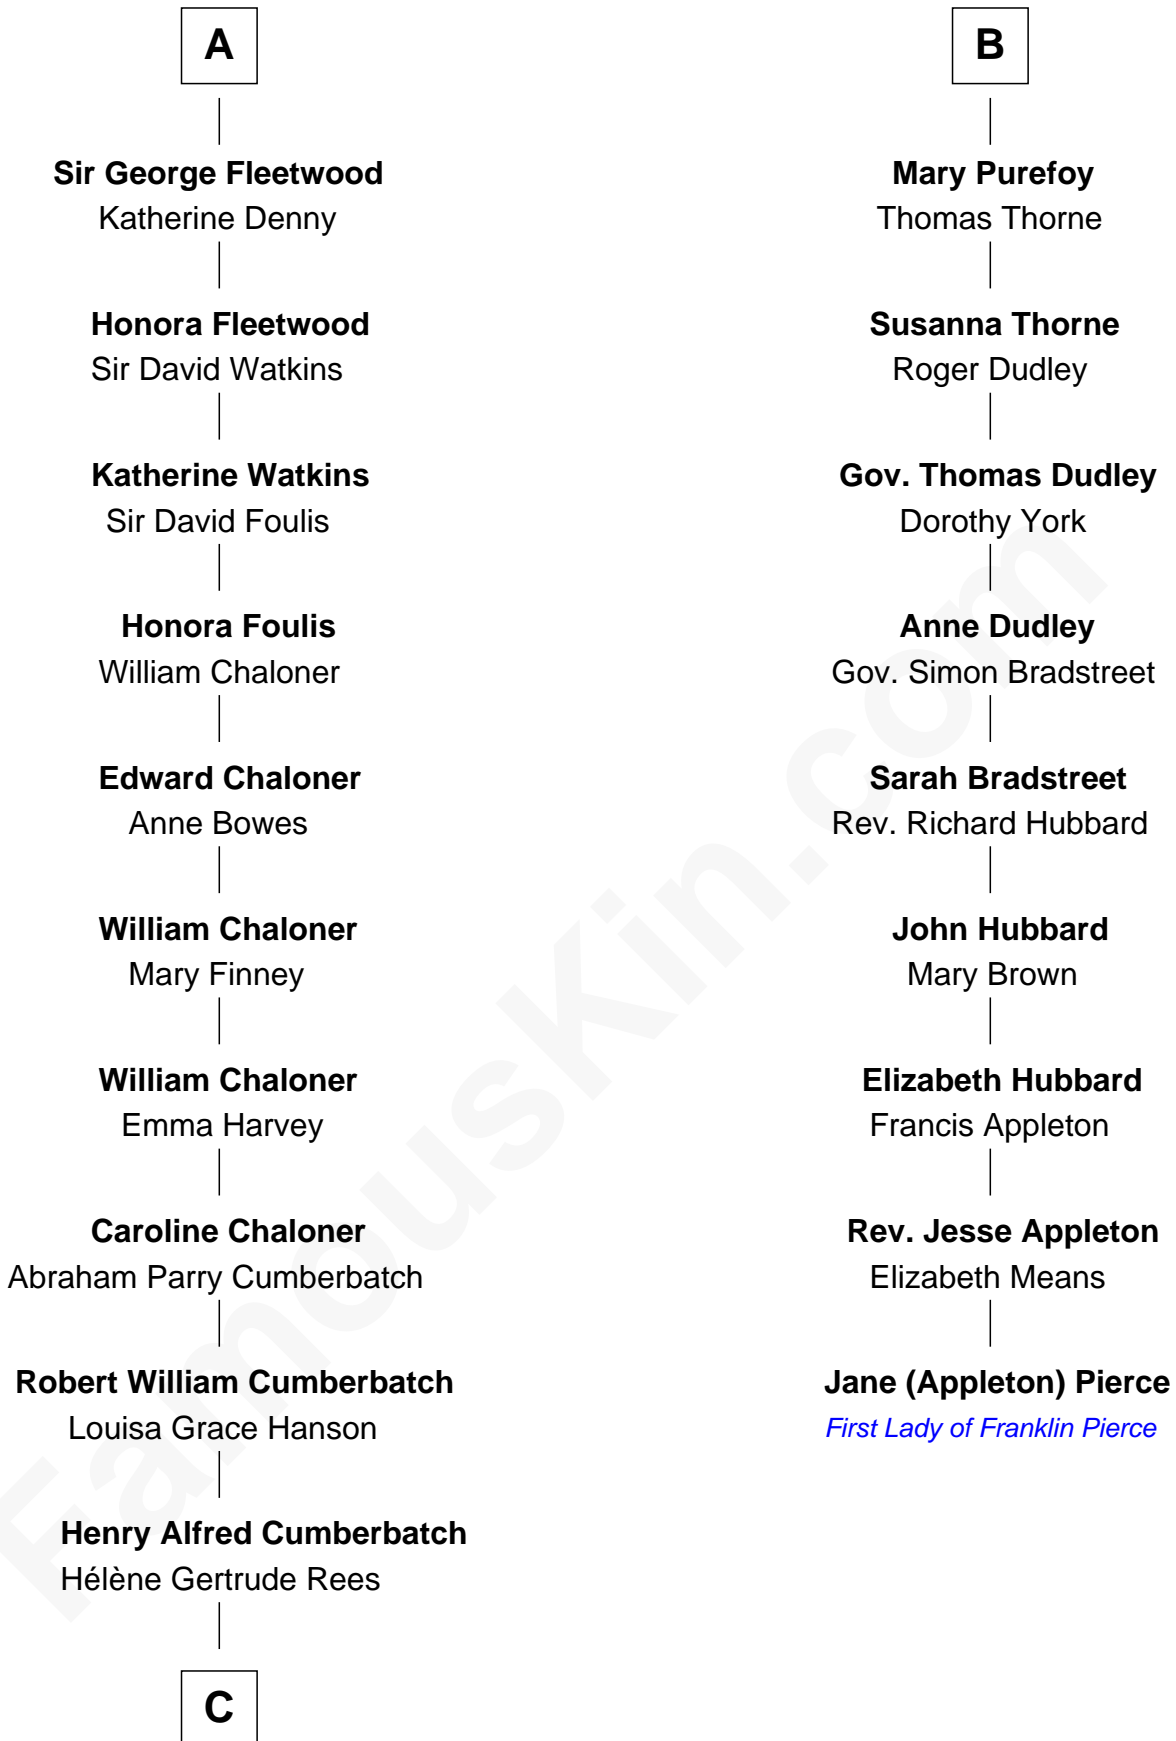

FamousKin.com

Relationship Chart of

Benedict Cumberbatch

Movie, Television and Stage Actor

15th cousin 4 times removed of

Jane (Appleton) Pierce

First Lady of President Franklin Pierce

Sir John Howard

Alice de Bois

C

Henry Carlton Cumberbatch

Pauline Ellen Laing Congdon

Timothy Carlton Congdon Cumberbatch

Wanda Ventham

Benedict Cumberbatch

Movie, Television and Stage Actor