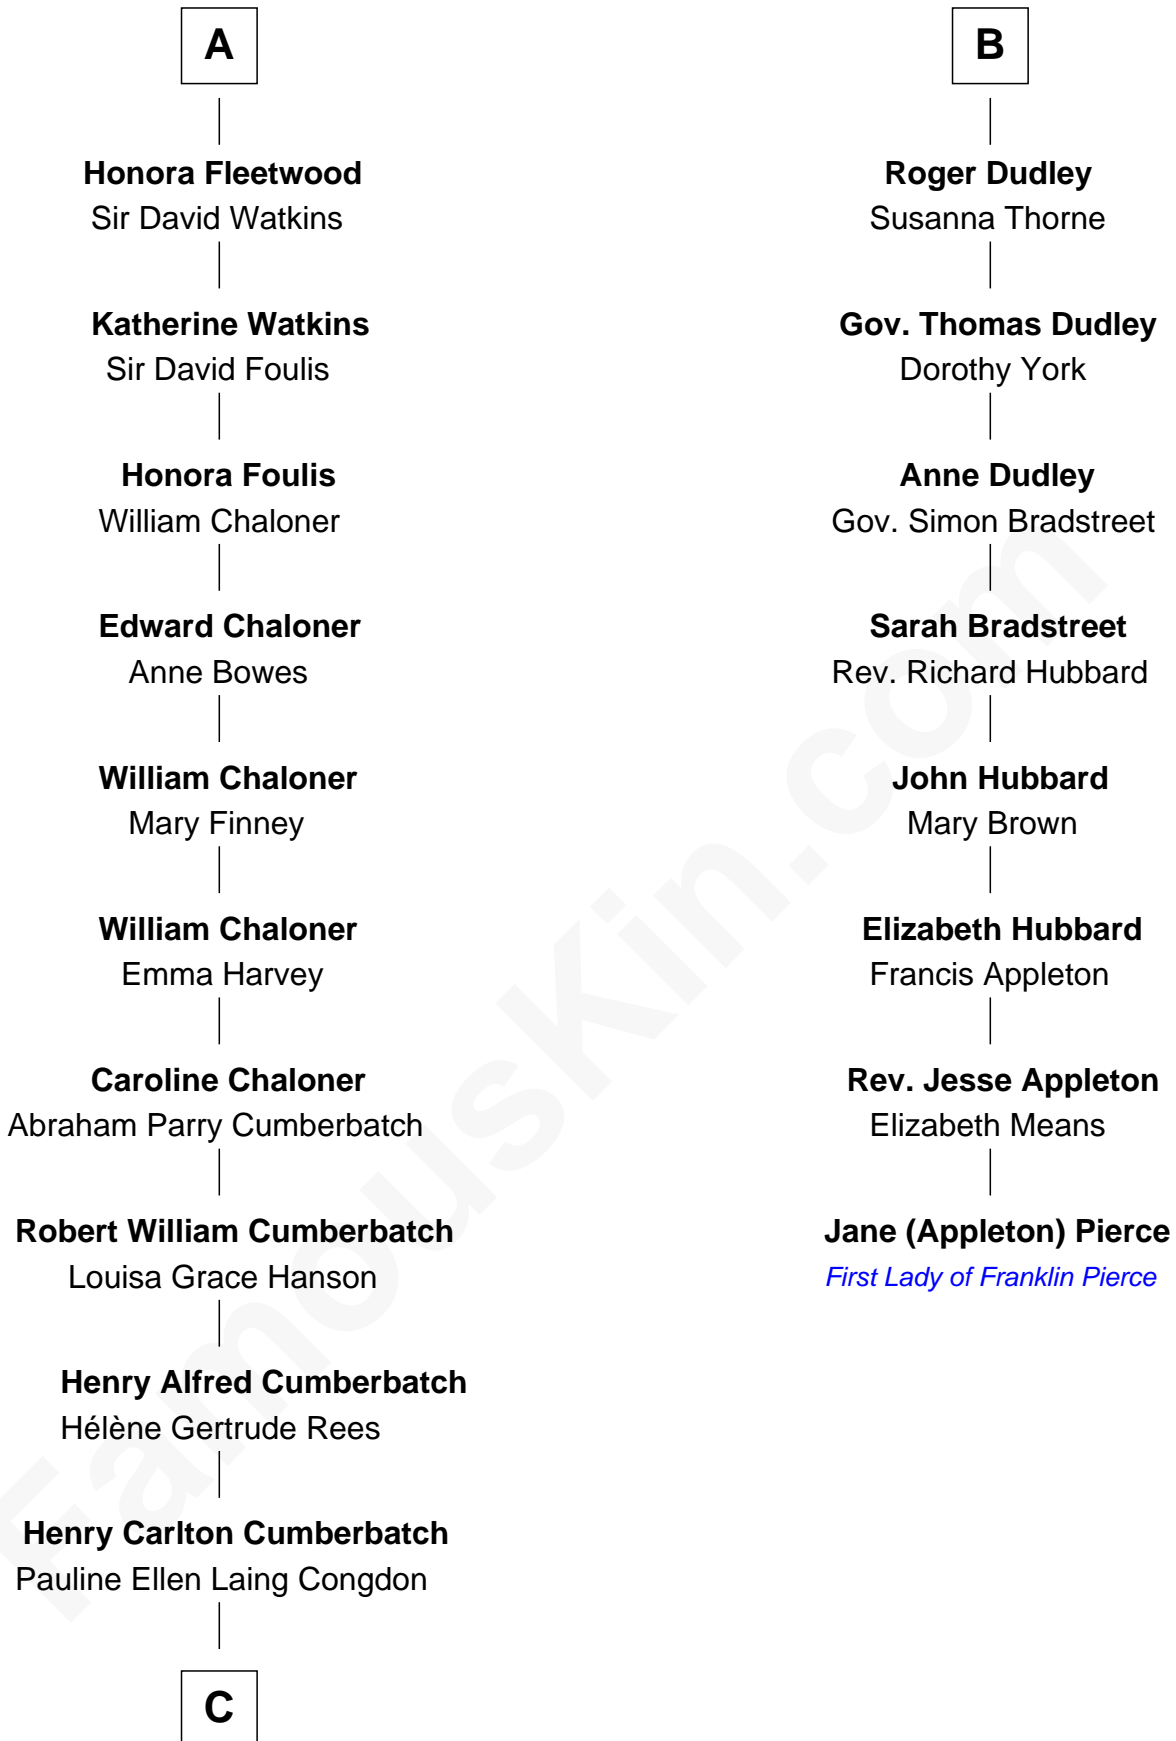

FamousKin.com

Relationship Chart of

Benedict Cumberbatch

Movie, Television and Stage Actor

14th cousin 4 times removed of

Jane (Appleton) Pierce

First Lady of President Franklin Pierce

C