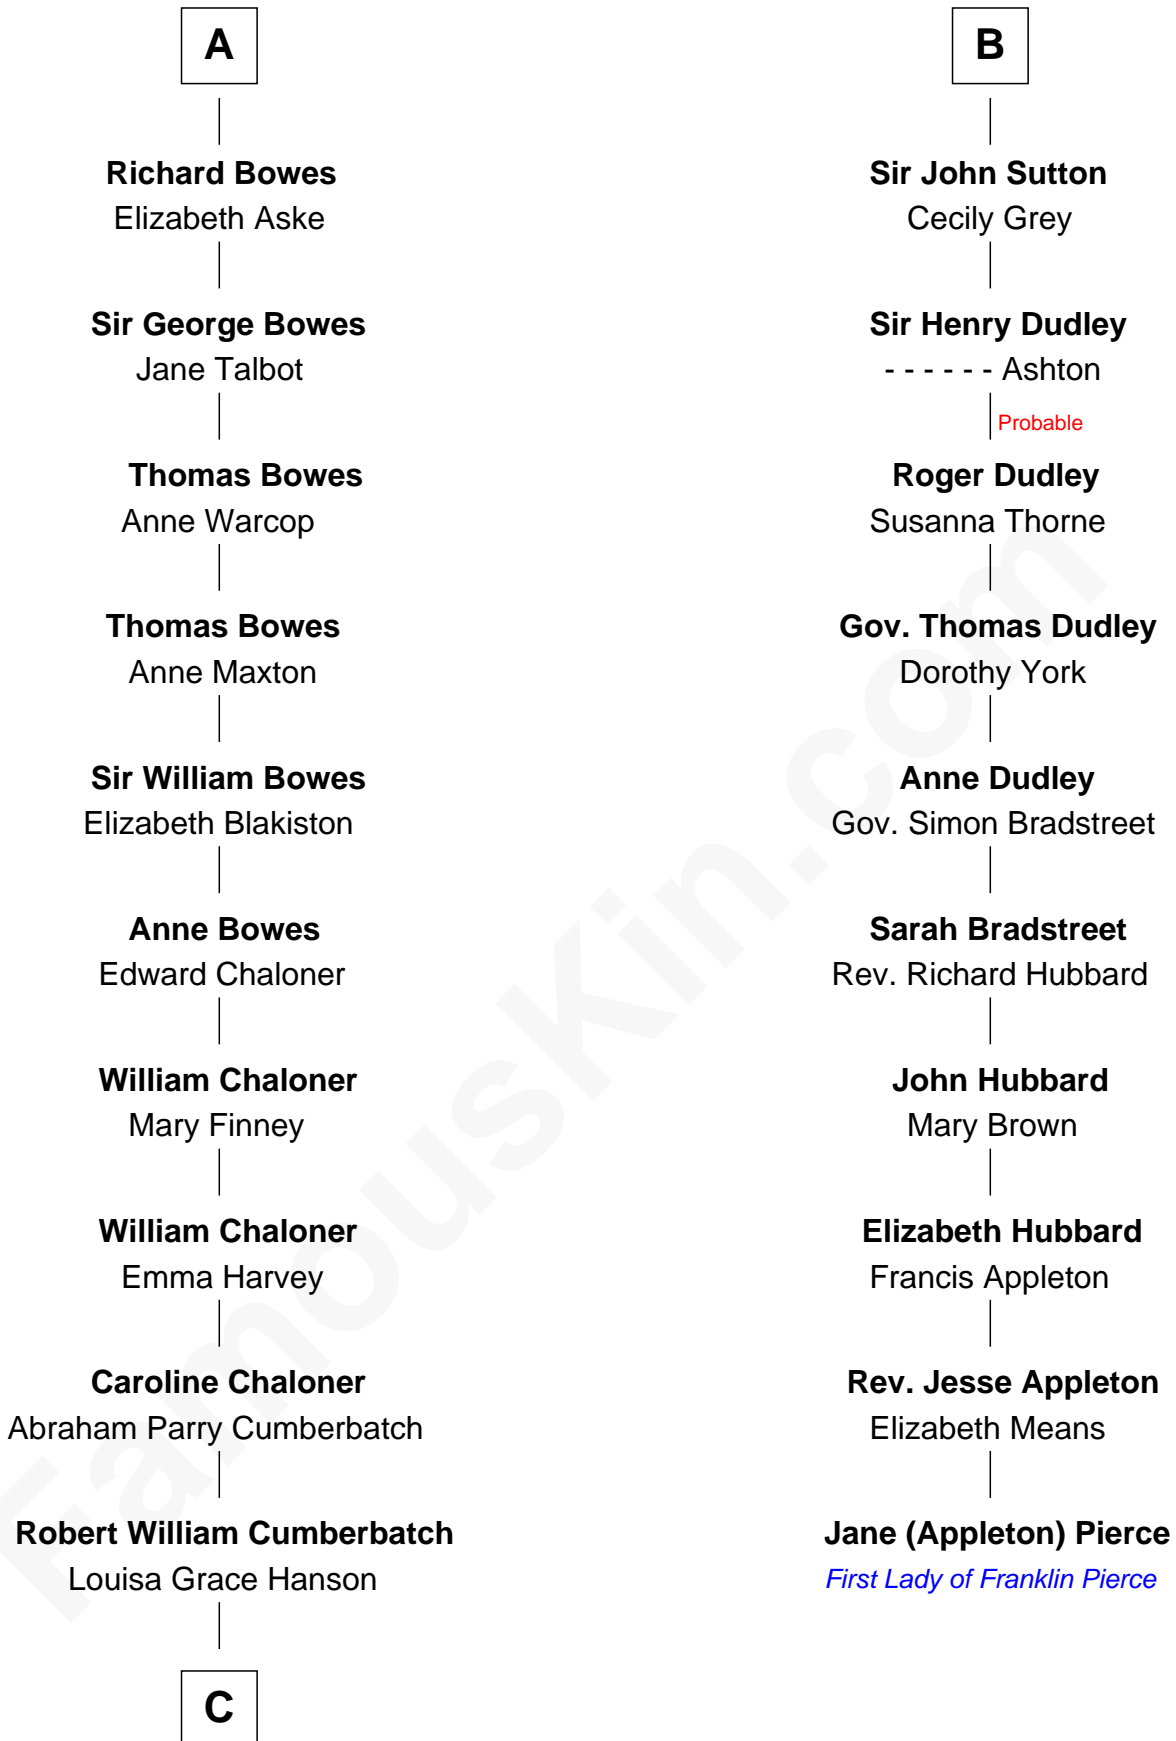

## Relationship Chart of

**Benedict Cumberbatch**

*Movie, Television and Stage Actor*

16th cousin 4 times removed of

**Jane (Appleton) Pierce**

*First Lady of President Franklin Pierce*

**C**

Henry Alfred Cumberbatch