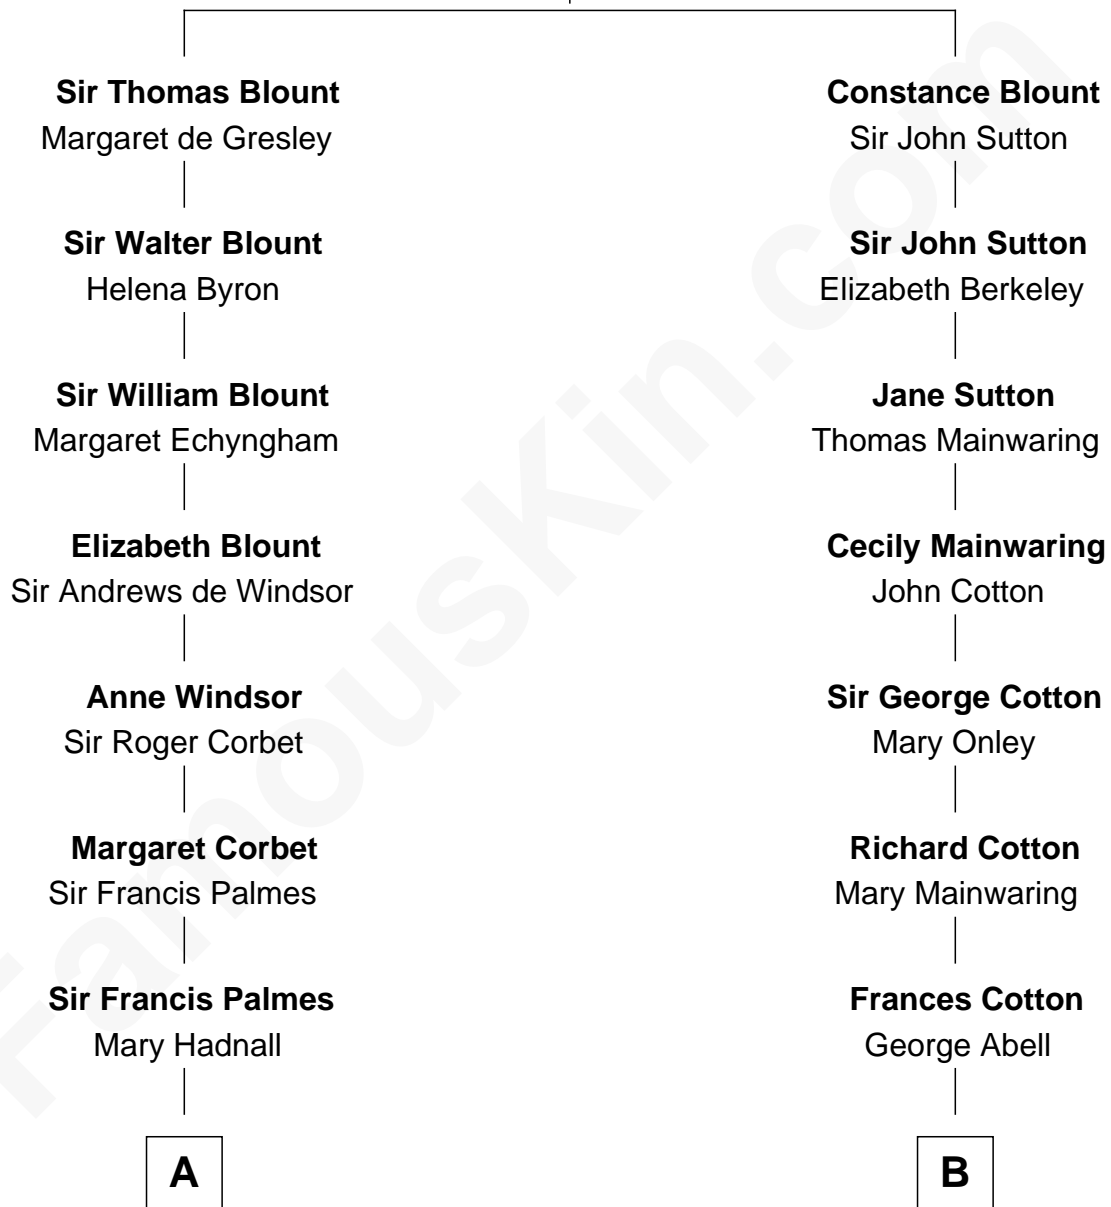

## Relationship Chart of

**Benedict Cumberbatch**

*Movie, Television and Stage Actor*

**15th cousin 4 times removed of**

**J.P. Morgan, Jr.**

*American Banker and Philanthropist*

**Sir Walter Blount**

Sancha de Ayala