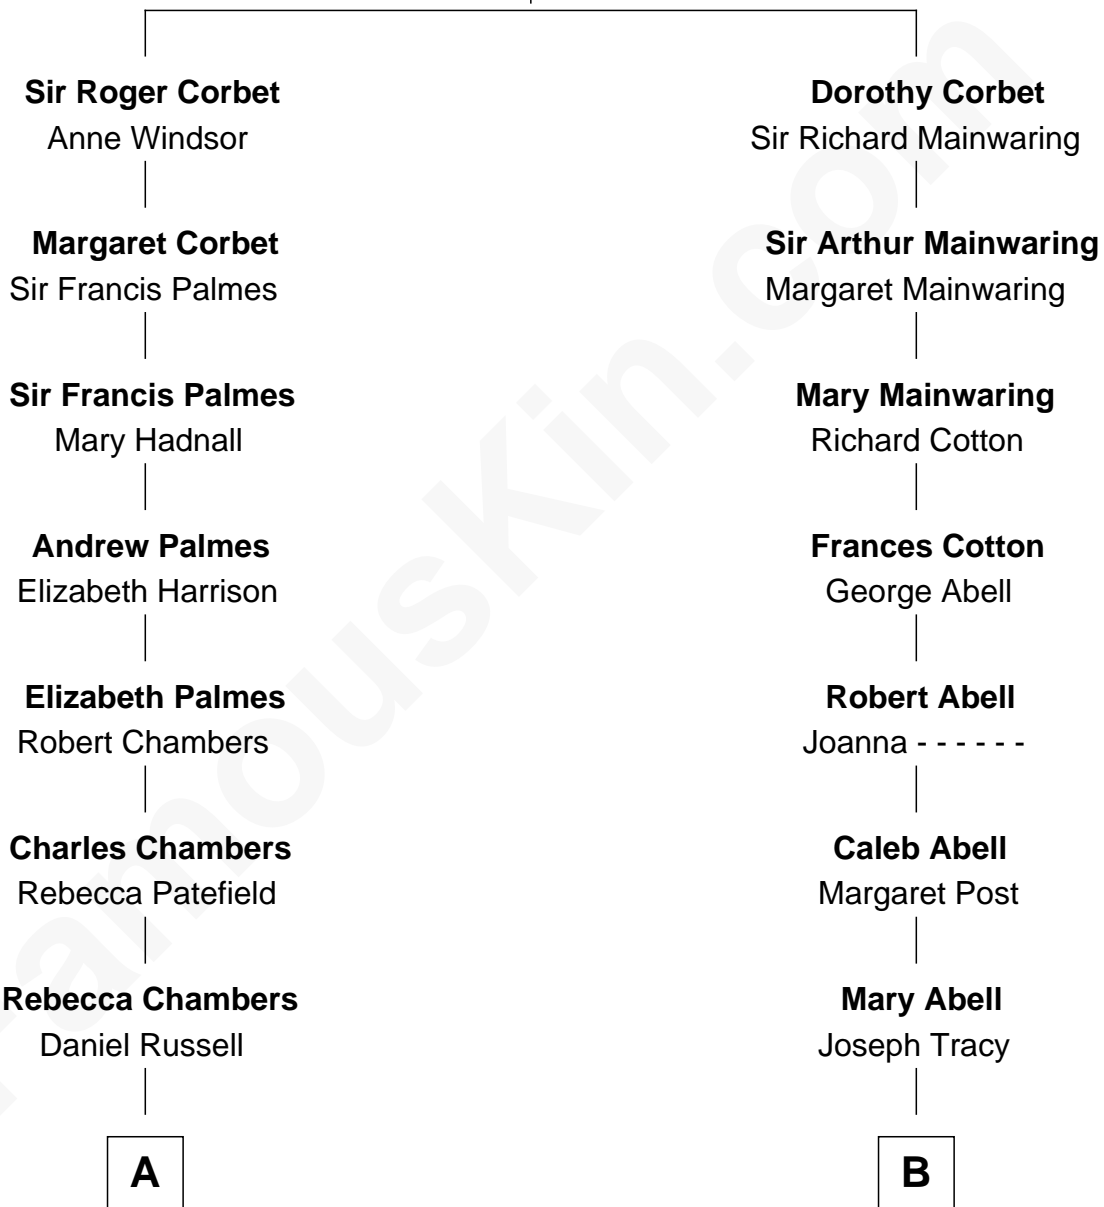

FamousKin.com

Relationship Chart of

Benedict Cumberbatch

Movie, Television and Stage Actor

12th cousin 3 times removed of

J.P. Morgan, Jr.

American Banker and Philanthropist

Sir Robert Corbet

Elizabeth Vernon

A

Richard Russell

Mary Cary

Rebecca Russell

Joseph Cordis

Rebecca Cordis

John Walley Langdon

Joseph Langdon

Louisa Christine Gout

Ida Josephine Langdon

Thomas Bowen Rees

Hélène Gertrude Rees

Henry Alfred Cumberbatch

Henry Carlton Cumberbatch

Pauline Ellen Laing Congdon