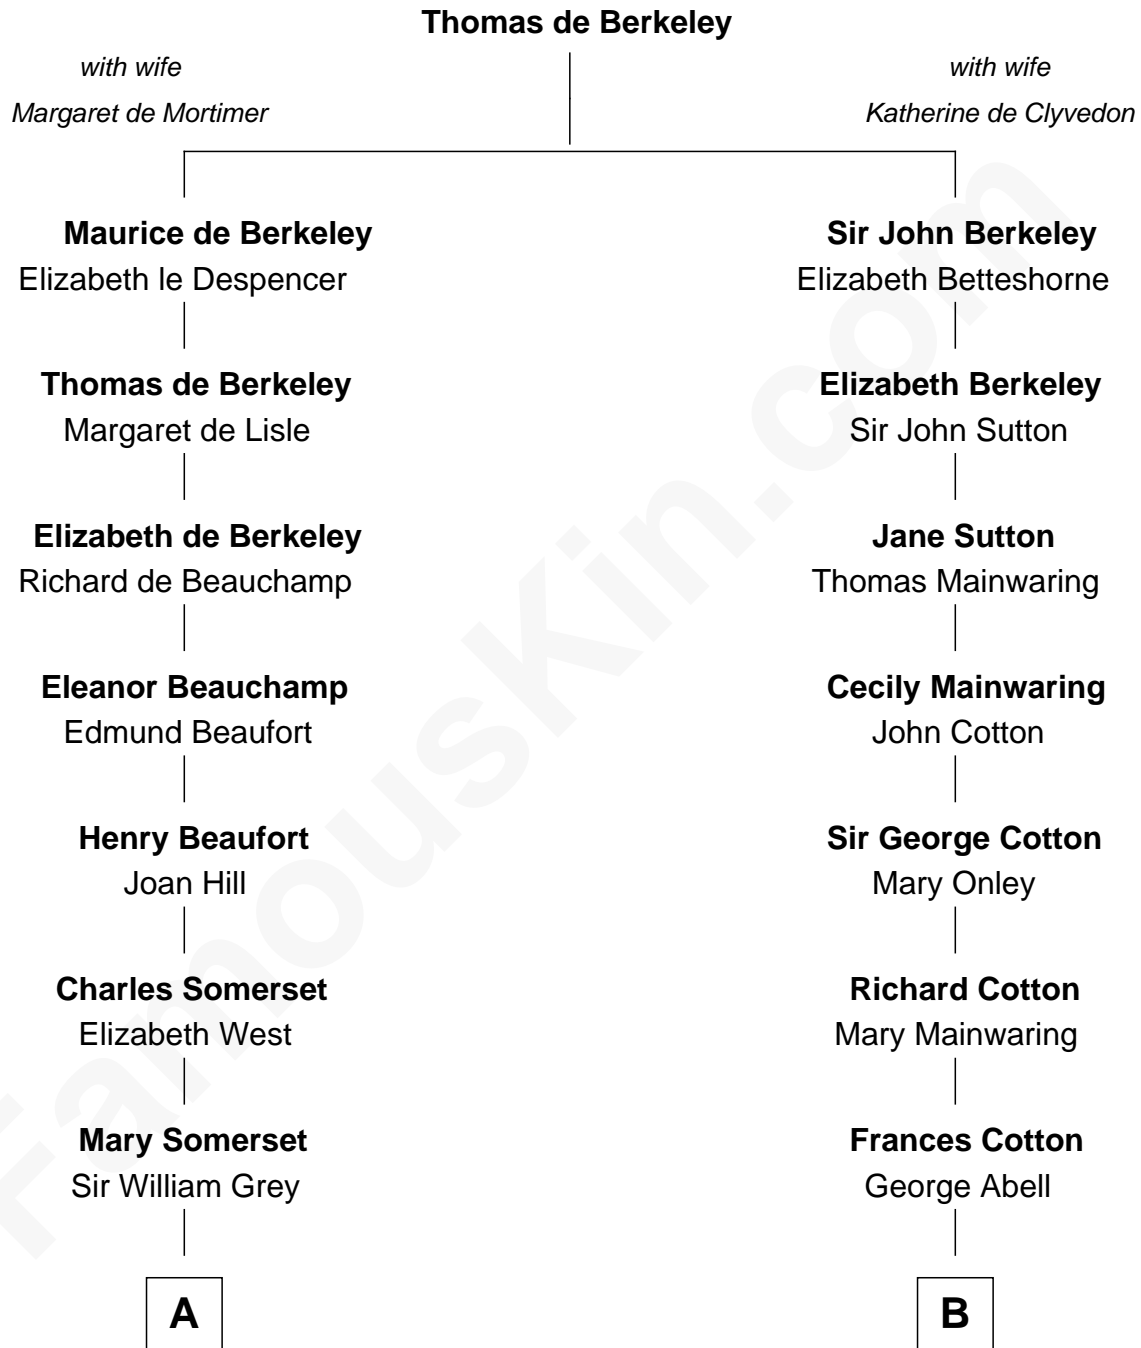

FamousKin.com Relationship Chart of

Benedict Cumberbatch

Movie, Television and Stage Actor

15th cousin 5 times removed of

J.P. Morgan, Jr.

American Banker and Philanthropist

C

Henry Alfred Cumberbatch

Hélène Gertrude Rees

Henry Carlton Cumberbatch

Pauline Ellen Laing Congdon

Timothy Carlton Congdon Cumberbatch

Wanda Ventham

Benedict Cumberbatch

Movie, Television and Stage Actor

FamousKin.com