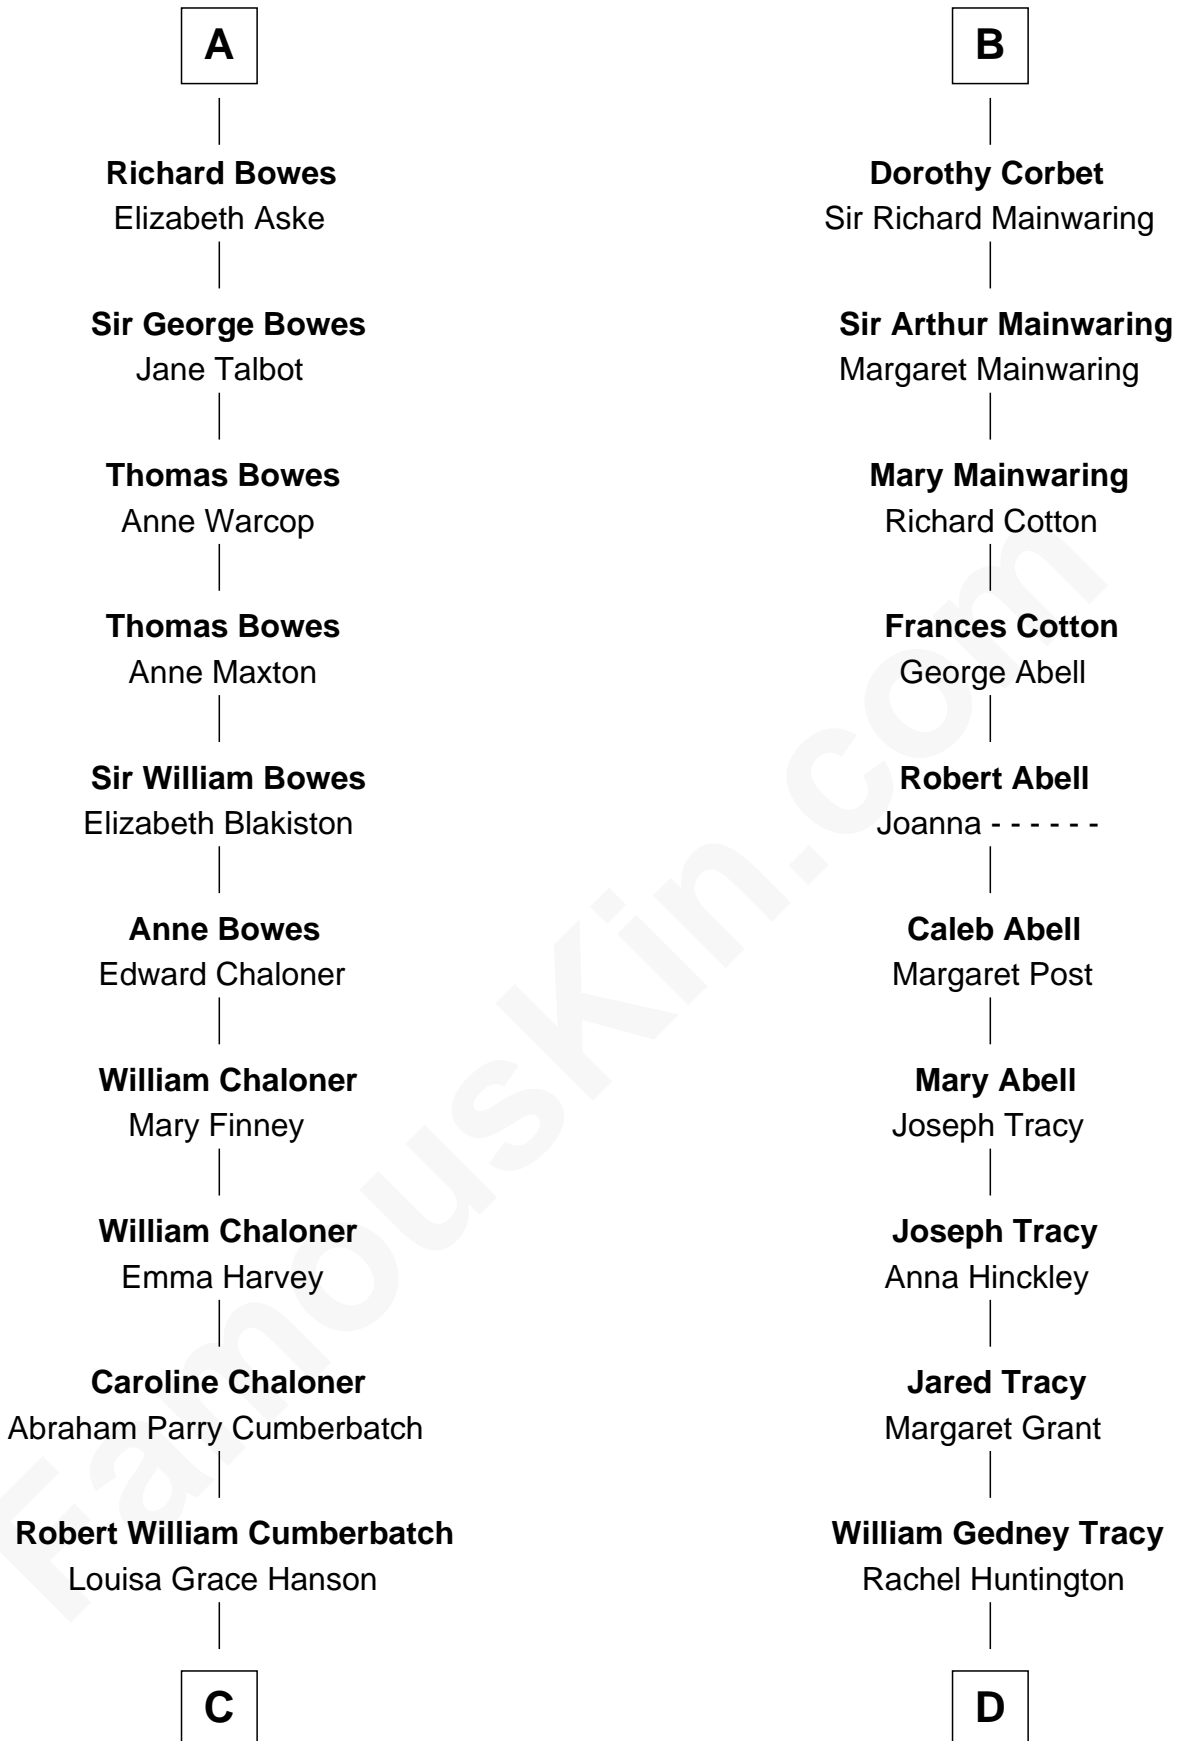

## Relationship Chart of

**Benedict Cumberbatch**

*Movie, Television and Stage Actor*

19th cousin 1 time removed of

**J.P. Morgan, Jr.**

*American Banker and Philanthropist*

**C**

**Henry Alfred Cumberbatch**  
Hélène Gertrude Rees

**Henry Carlton Cumberbatch**  
Pauline Ellen Laing Congdon

**Timothy Carlton Congdon Cumberbatch**  
Wanda Venham

**Benedict Cumberbatch**  
*Movie, Television and Stage Actor*

**D**

**Charles F. Tracy**  
Louisa Kirkland