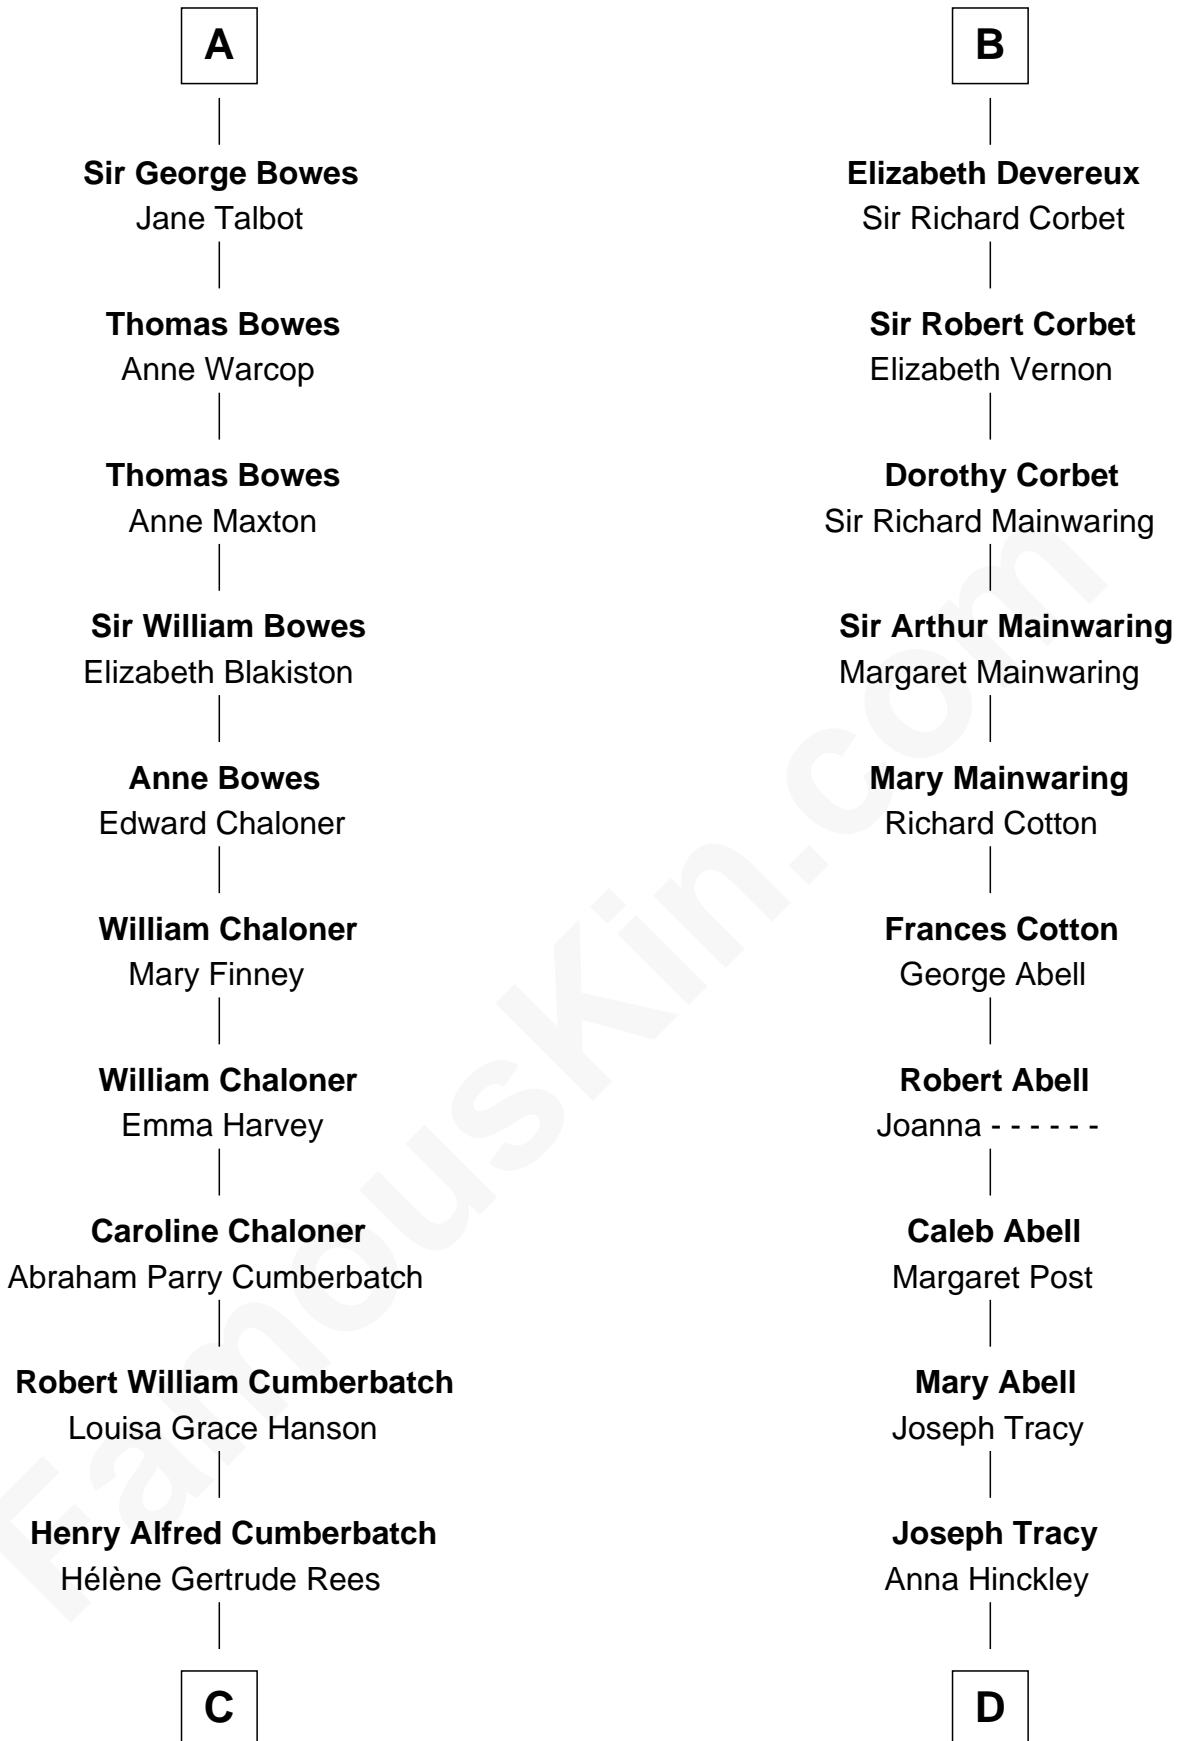

FamousKin.com Relationship Chart of

Benedict Cumberbatch

Movie, Television and Stage Actor

19th cousin 2 times removed of

J.P. Morgan, Jr.

American Banker and Philanthropist

Sir Hugh I de Audley

Iseult de Mortimer