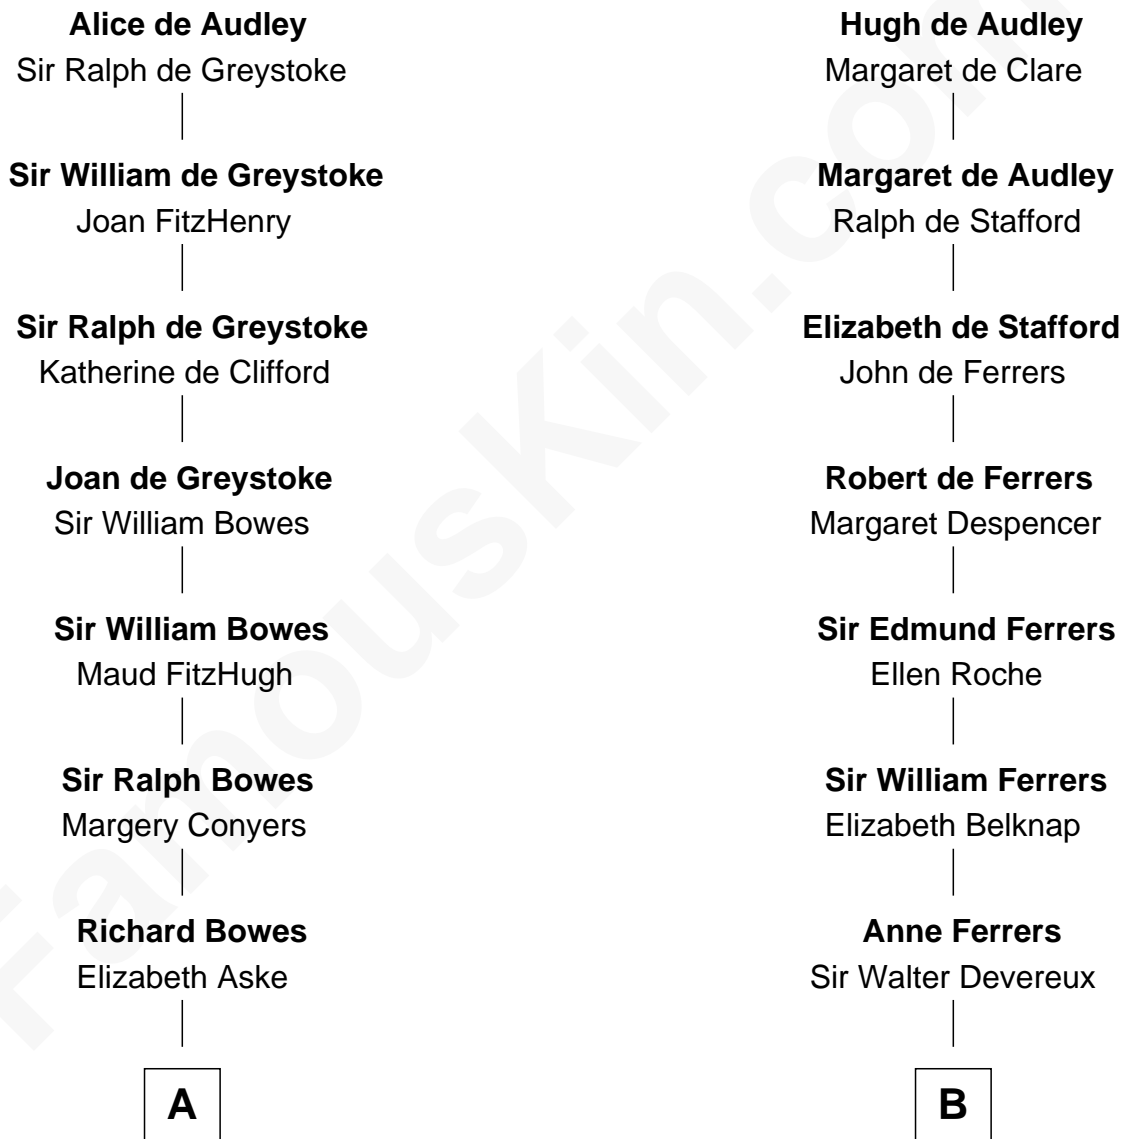

FamousKin.com Relationship Chart of

Benedict Cumberbatch

Movie, Television and Stage Actor

19th cousin 2 times removed of

J.P. Morgan, Jr.

American Banker and Philanthropist

Sir Hugh I de Audley

Iseult de Mortimer

C

Henry Carlton Cumberbatch

Pauline Ellen Laing Congdon

Timothy Carlton Congdon Cumberbatch

Wanda Ventham

Benedict Cumberbatch

Movie, Television and Stage Actor

D