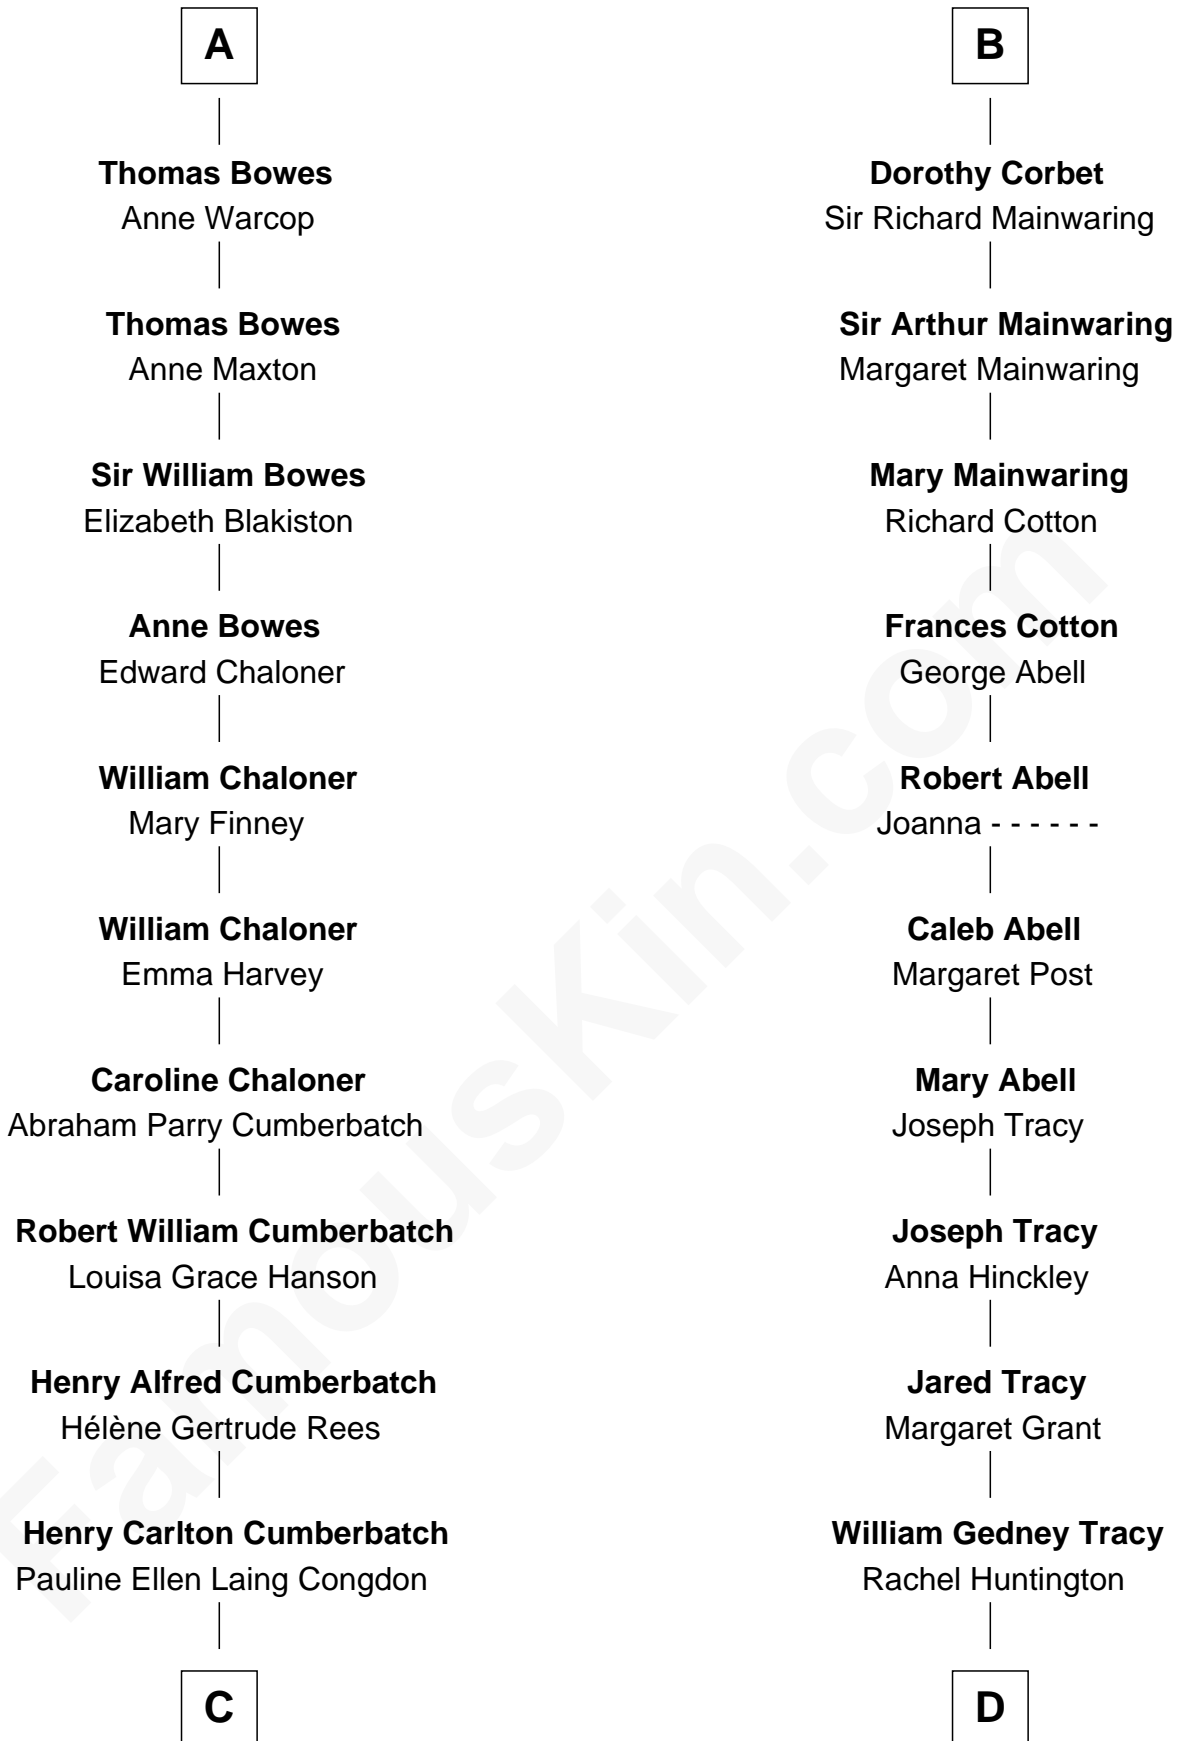

FamousKin.com Relationship Chart of

Benedict Cumberbatch

Movie, Television and Stage Actor

18th cousin 1 time removed of

J.P. Morgan, Jr.

American Banker and Philanthropist

Edmund Fitzalan

Alice de Warenne

C

Timothy Carlton Congdon Cumberbatch

Wanda Ventham

Benedict Cumberbatch

Movie, Television and Stage Actor

D

Charles F. Tracy

Louisa Kirkland