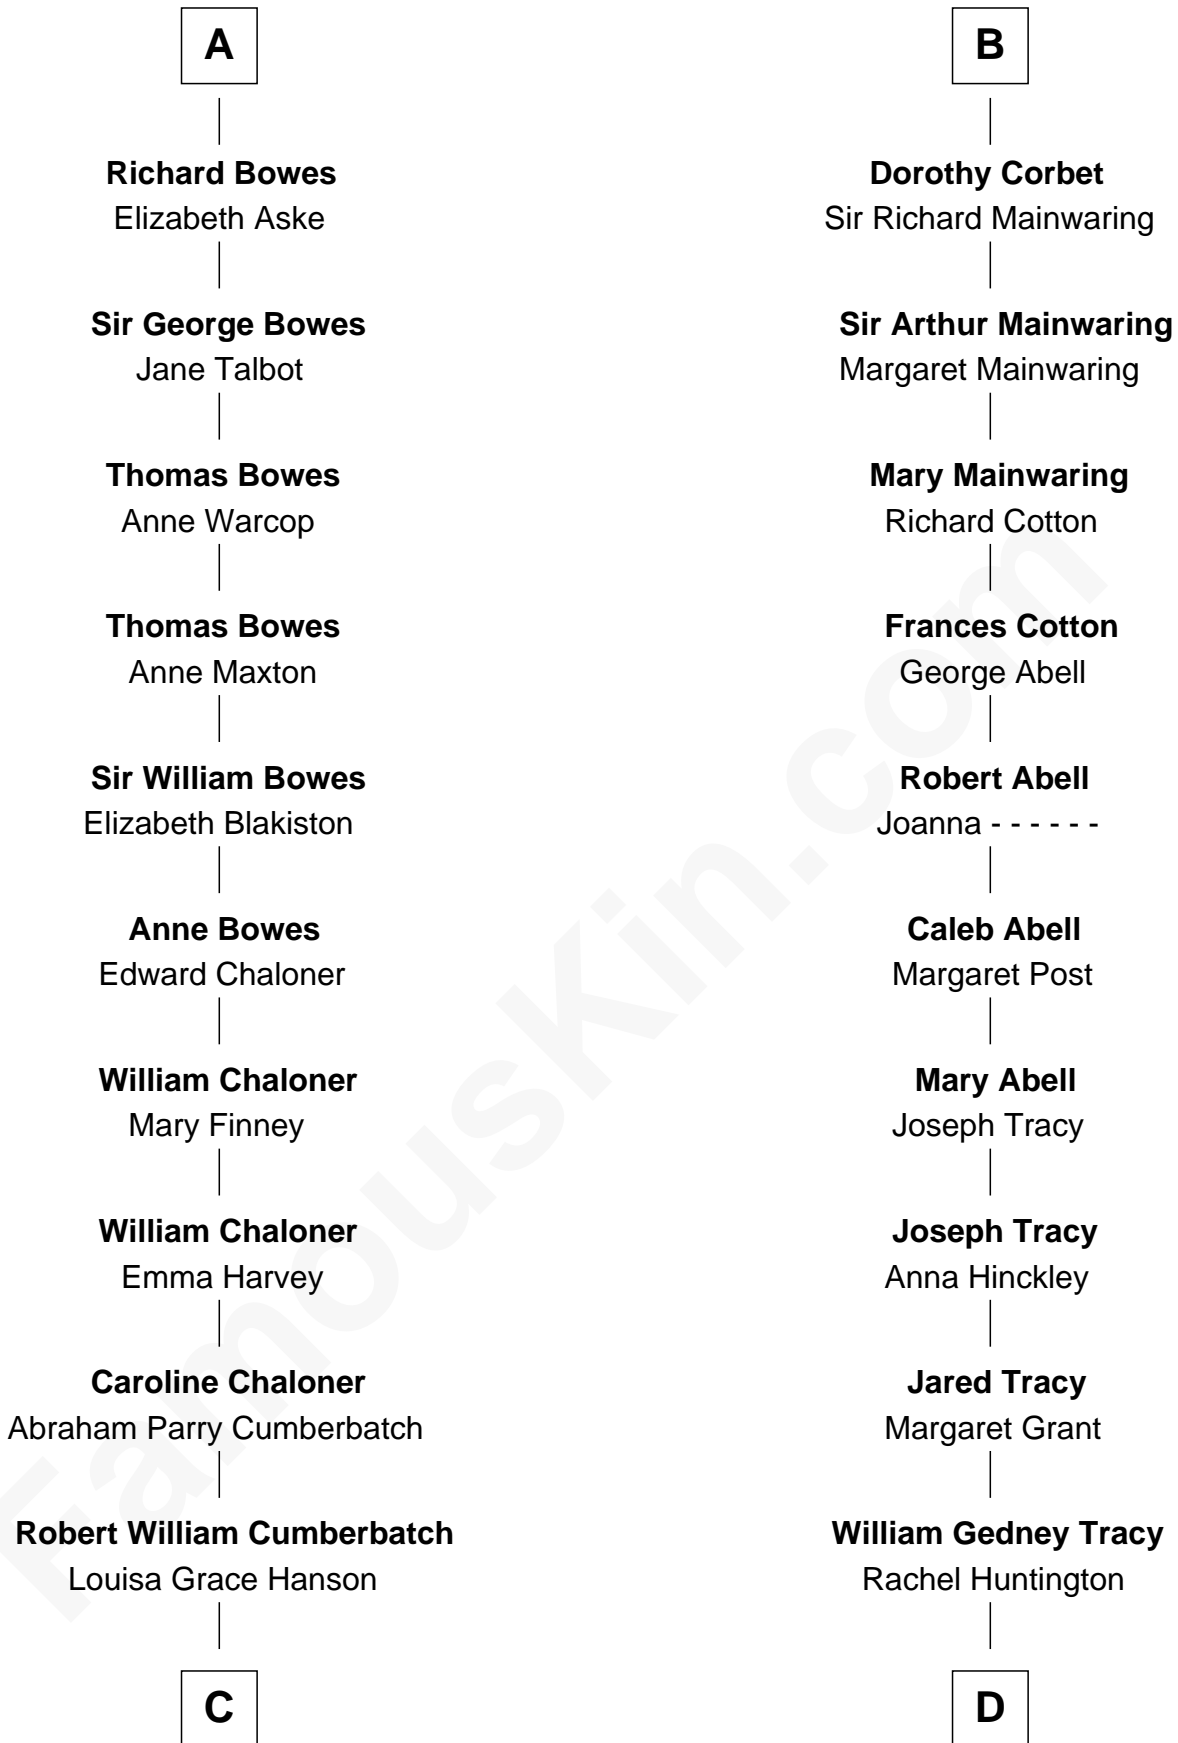

## Relationship Chart of

**Benedict Cumberbatch**

*Movie, Television and Stage Actor*

19th cousin 1 time removed of

**J.P. Morgan, Jr.**

*American Banker and Philanthropist*

**C**

**Henry Alfred Cumberbatch**  
Hélène Gertrude Rees

**Henry Carlton Cumberbatch**  
Pauline Ellen Laing Congdon

**Timothy Carlton Congdon Cumberbatch**  
Wanda Ventham

**Benedict Cumberbatch**  
*Movie, Television and Stage Actor*

**D**

**Charles F. Tracy**  
Louisa Kirkland