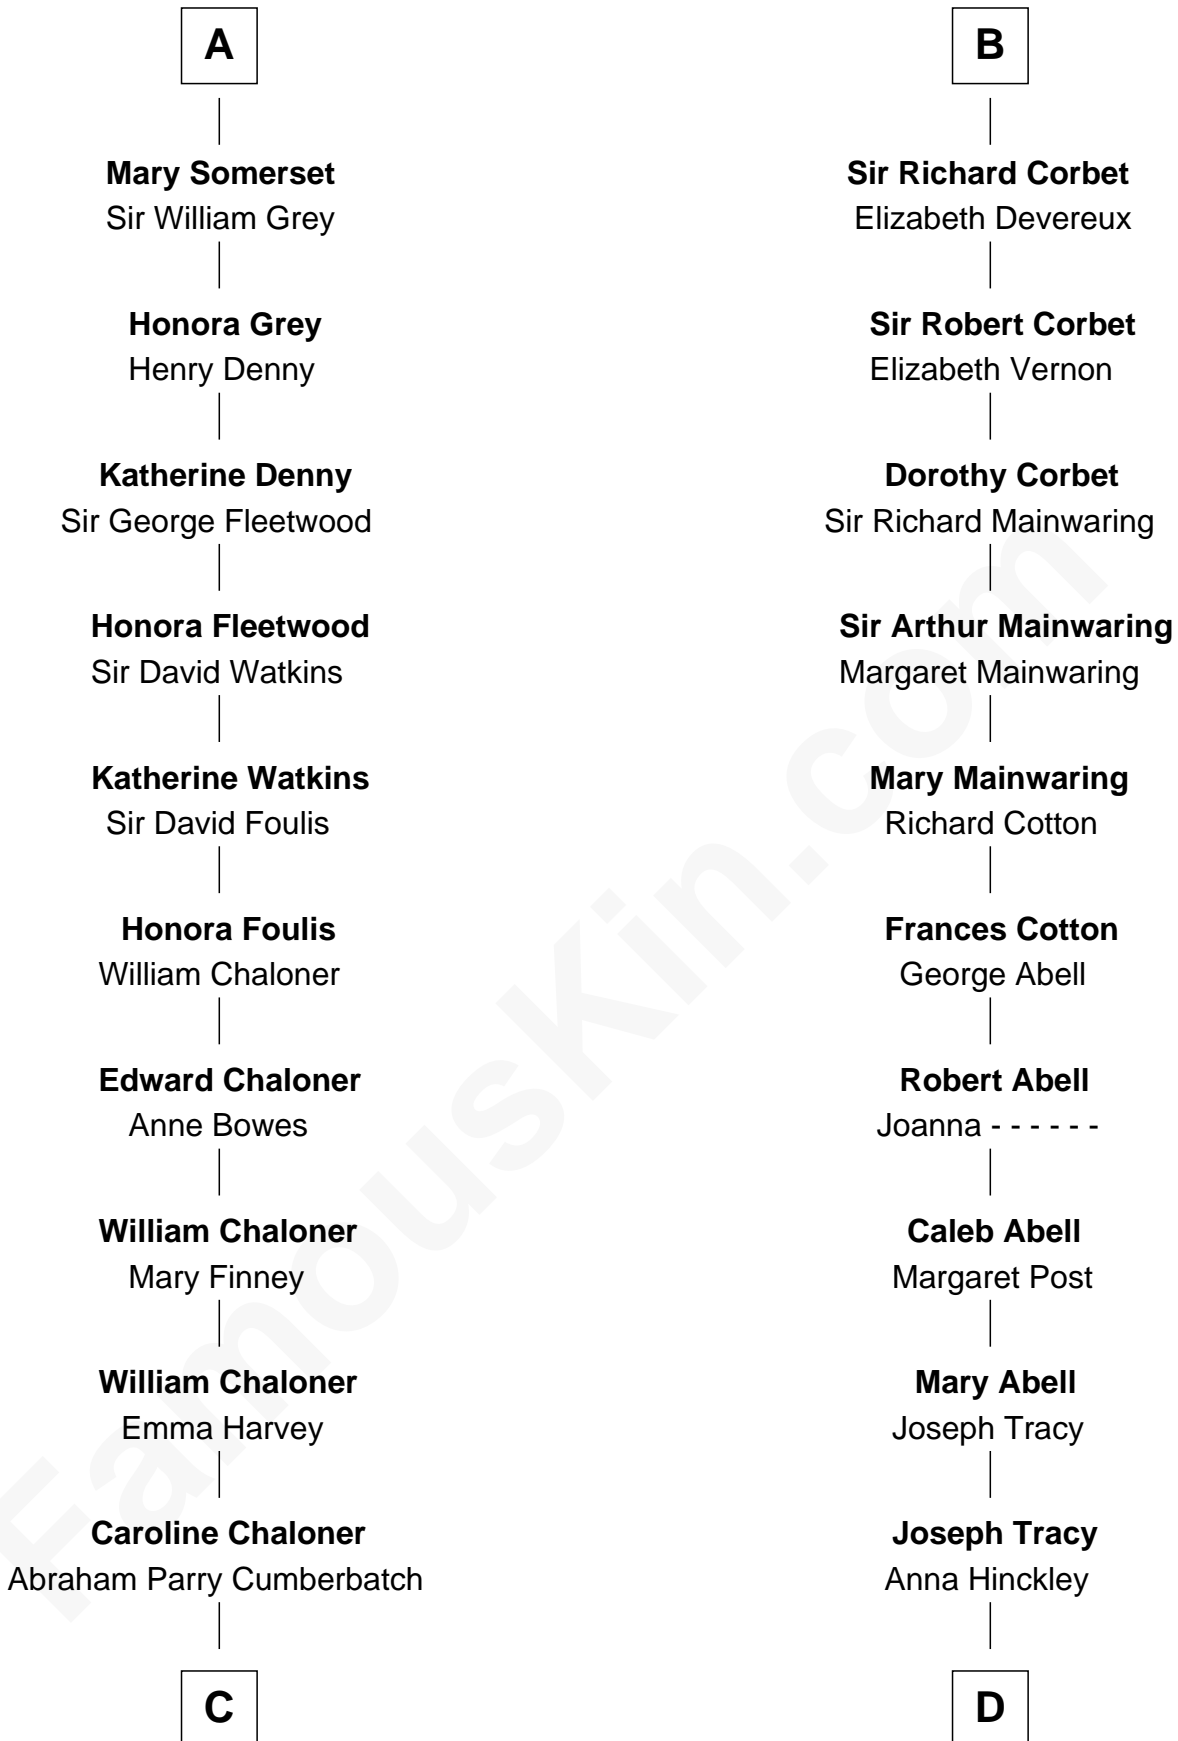

## Relationship Chart of

**Benedict Cumberbatch**

*Movie, Television and Stage Actor*

21st cousin of

**J.P. Morgan, Jr.**

*American Banker and Philanthropist*

**C**

**Robert William Cumberbatch**

Louisa Grace Hanson

**Henry Alfred Cumberbatch**

Hélène Gertrude Rees

**Henry Carlton Cumberbatch**

Pauline Ellen Laing Congdon

**Timothy Carlton Congdon Cumberbatch**

Wanda Ventham

**Benedict Cumberbatch**