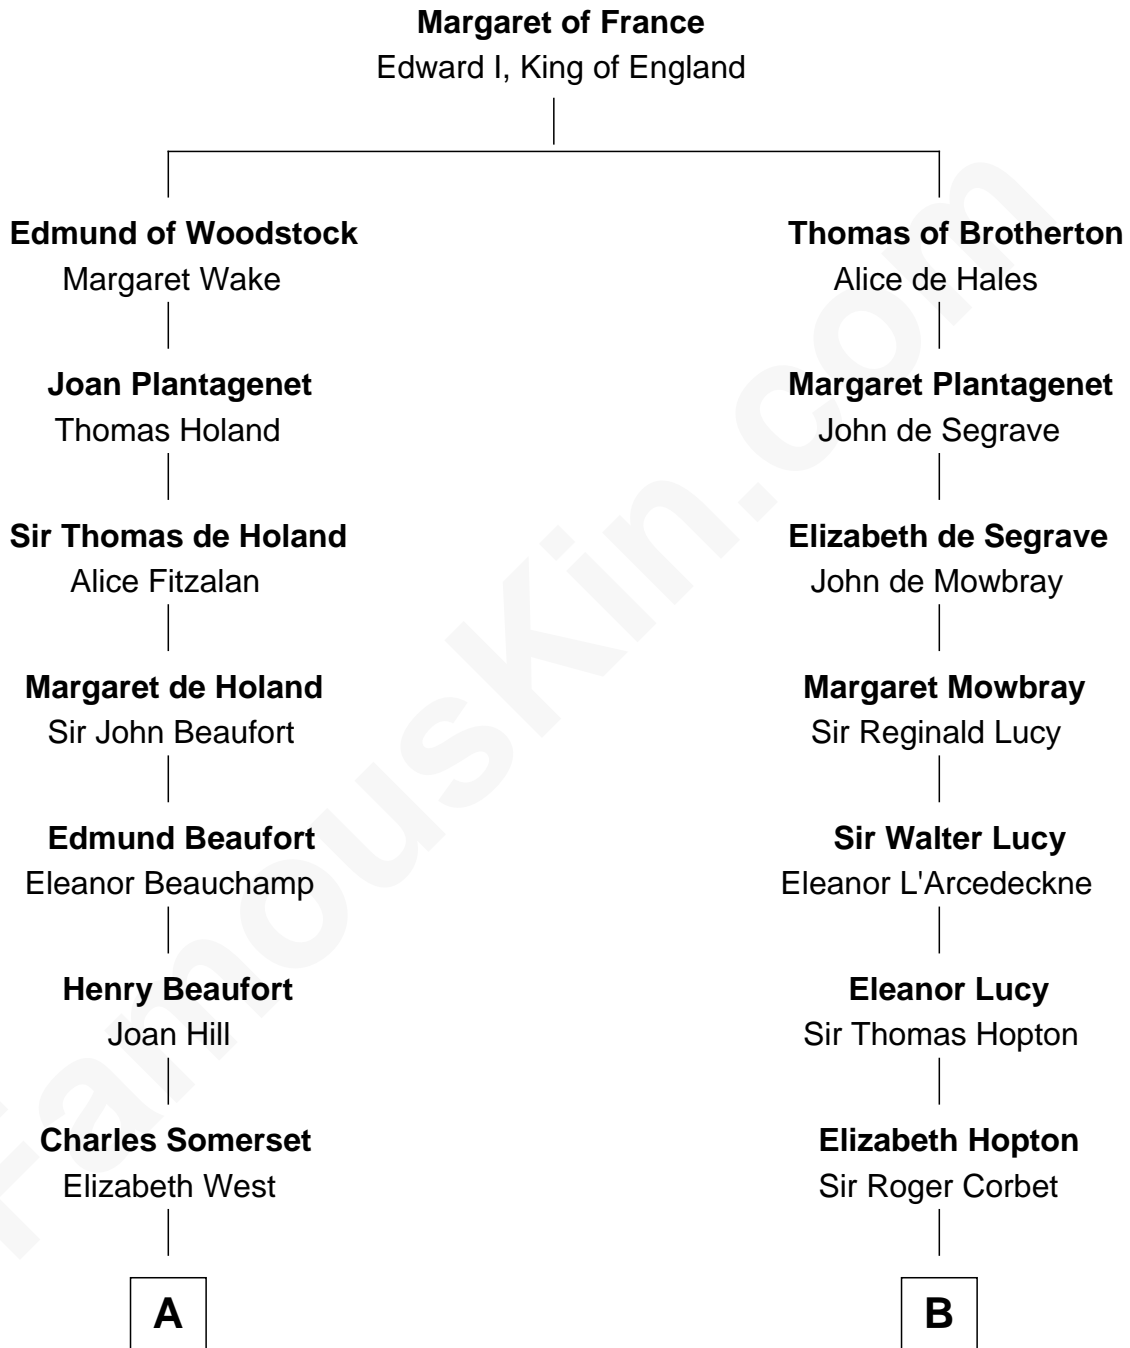

## Relationship Chart of

**Benedict Cumberbatch**

*Movie, Television and Stage Actor*

21st cousin of

**J.P. Morgan, Jr.**

*American Banker and Philanthropist*

**C**

**Robert William Cumberbatch**

Louisa Grace Hanson

**Henry Alfred Cumberbatch**

Hélène Gertrude Rees

**Henry Carlton Cumberbatch**

Pauline Ellen Laing Congdon

**Timothy Carlton Congdon Cumberbatch**

Wanda Ventham

**Benedict Cumberbatch**