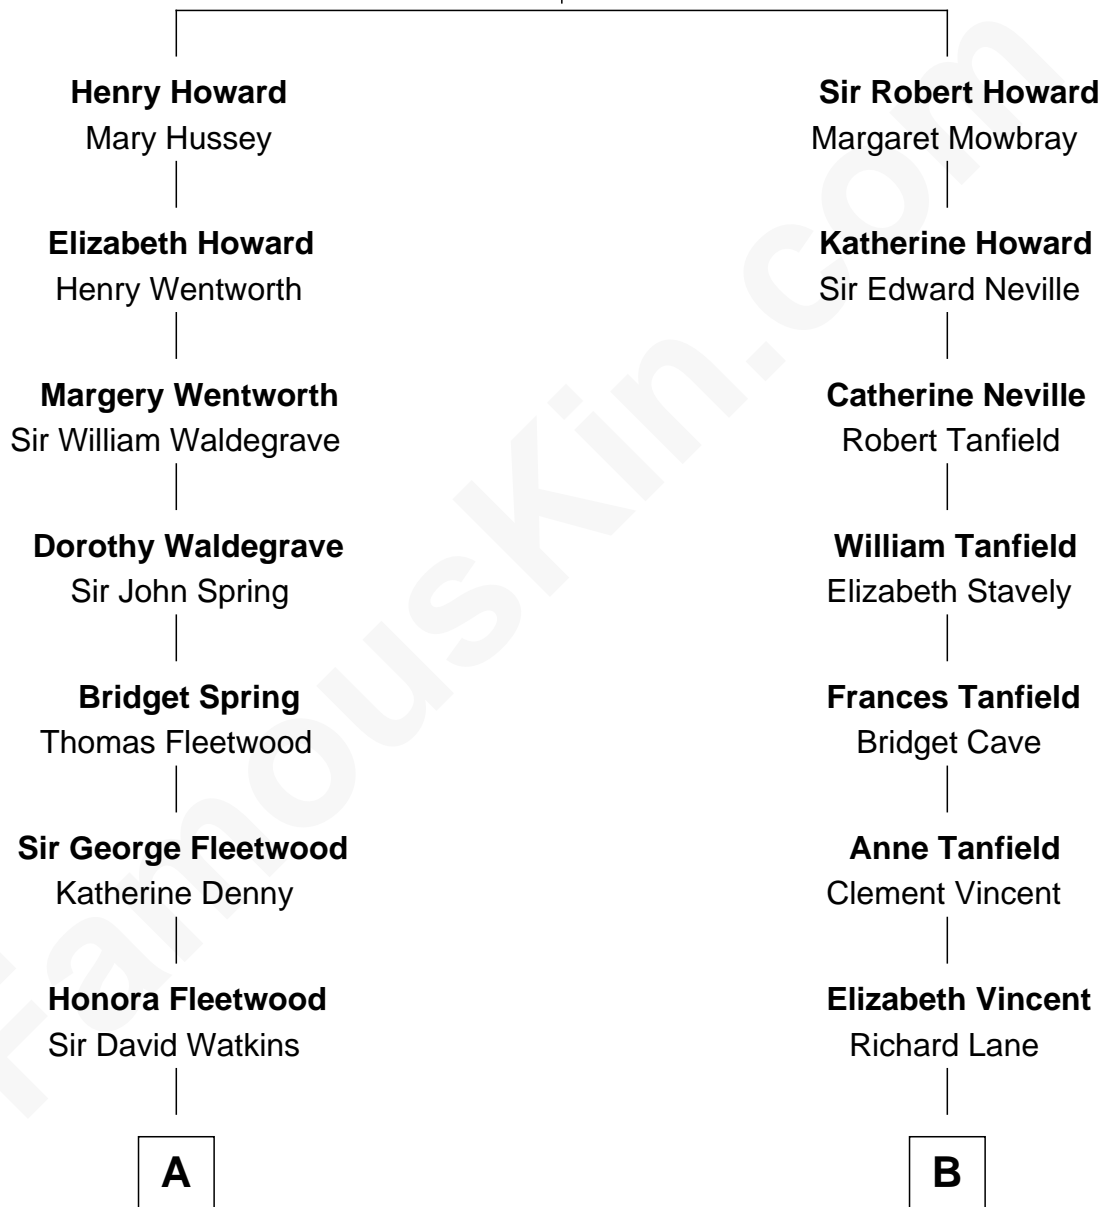

FamousKin.com Relationship Chart of

Benedict Cumberbatch
Movie, Television and Stage Actor

15th cousin 2 times removed of

Fitzhugh Lee
40th Governor of Virginia

Sir John Howard
Alice Tendring

Benedict Cumberbatch photo by [Gage Skidmore](#) (CC BY-SA 2.0)