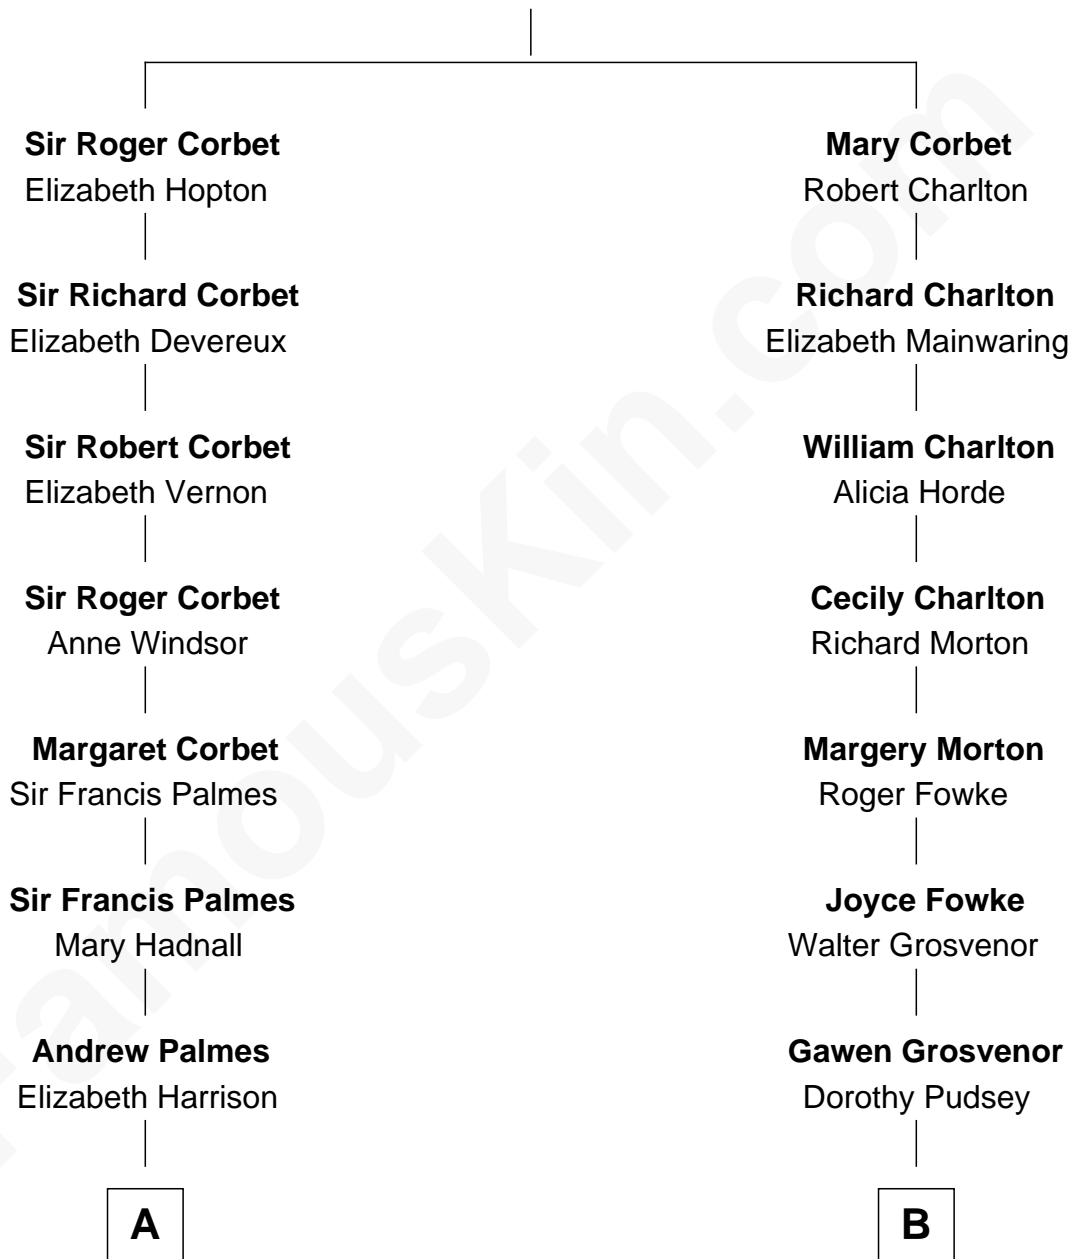

# FamousKin.com Relationship Chart of

**Benedict Cumberbatch**  
Movie, Television and Stage Actor

14th cousin 4 times removed of

**Fitzhugh Lee**  
40th Governor of Virginia

**Sir Robert Corbet**

Margaret - - - - -

**Timothy Carlton Congdon Cumberbatch**

Wanda Ventham

**Benedict Cumberbatch**

*Movie, Television and Stage Actor*

FamousKin.com