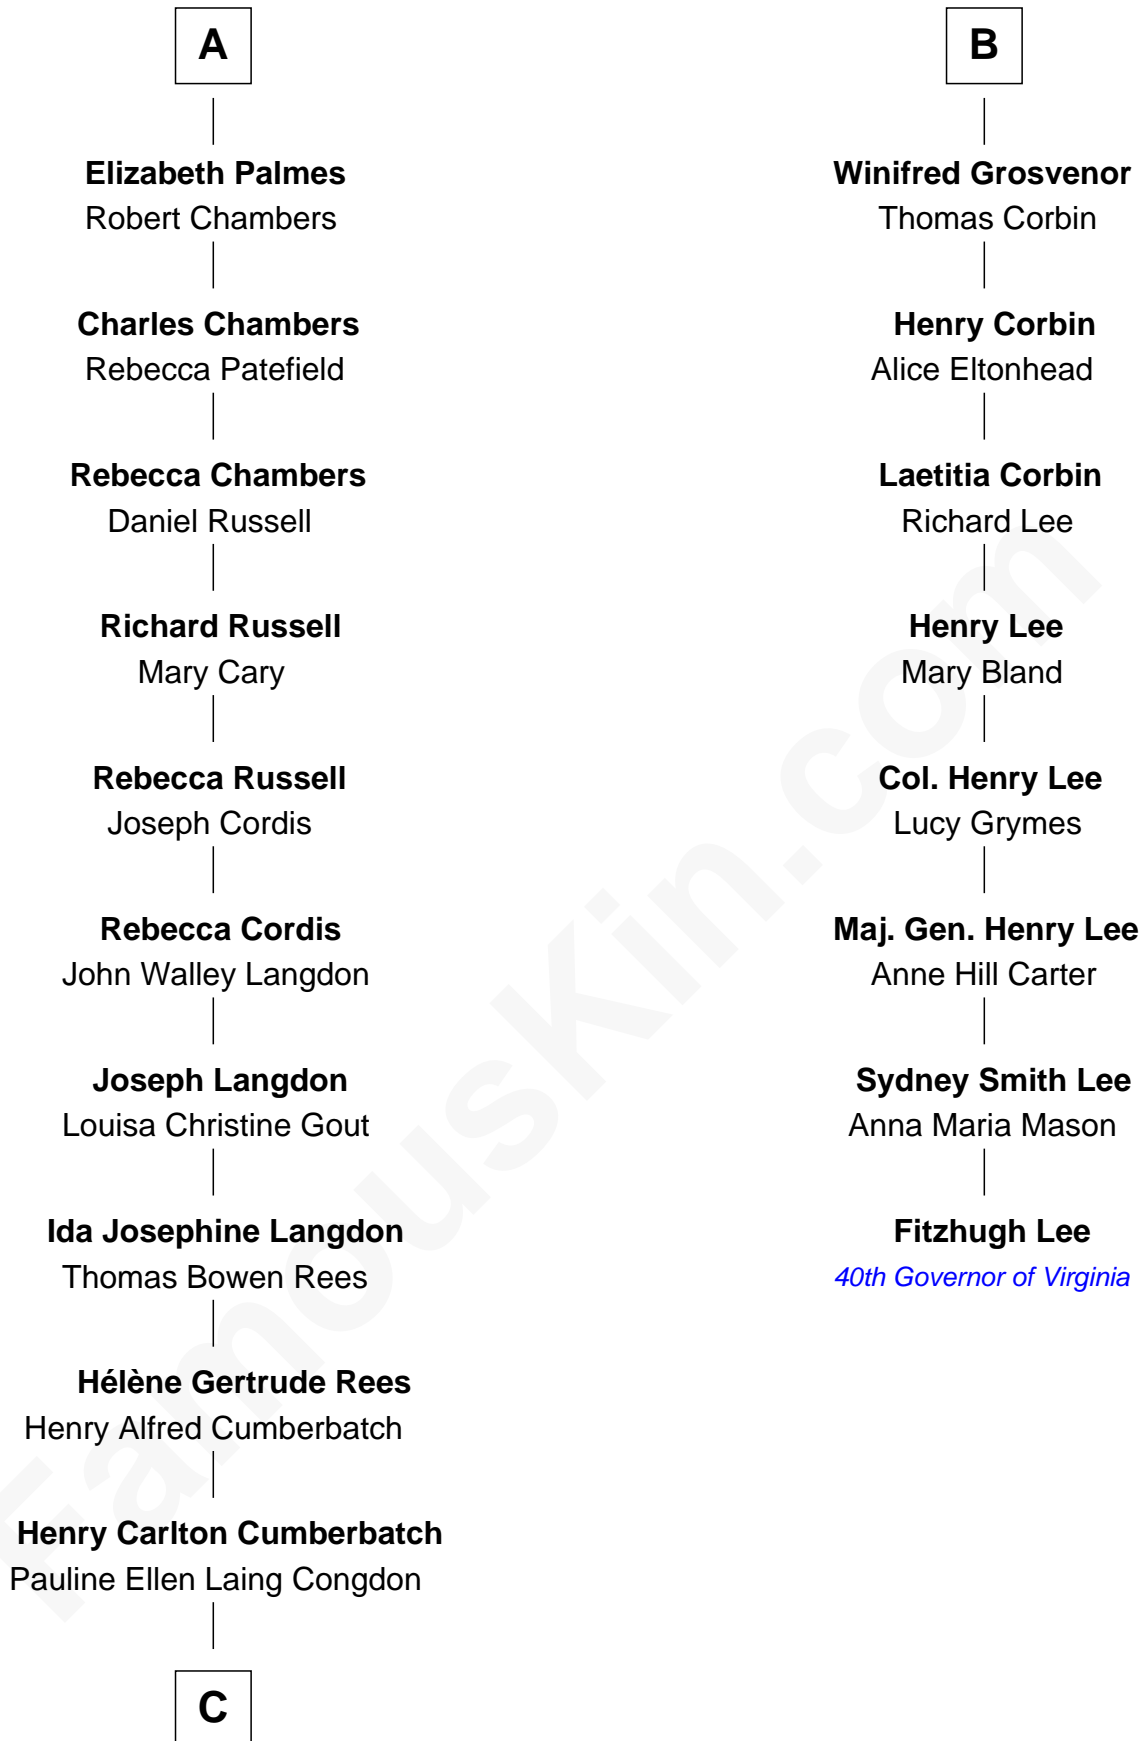

# FamousKin.com Relationship Chart of

**Benedict Cumberbatch**  
Movie, Television and Stage Actor

14th cousin 4 times removed of

**Fitzhugh Lee**  
40th Governor of Virginia

**Sir Robert Corbet**

Margaret - - - - -

**Timothy Carlton Congdon Cumberbatch**

Wanda Ventham

**Benedict Cumberbatch**

*Movie, Television and Stage Actor*

FamousKin.com