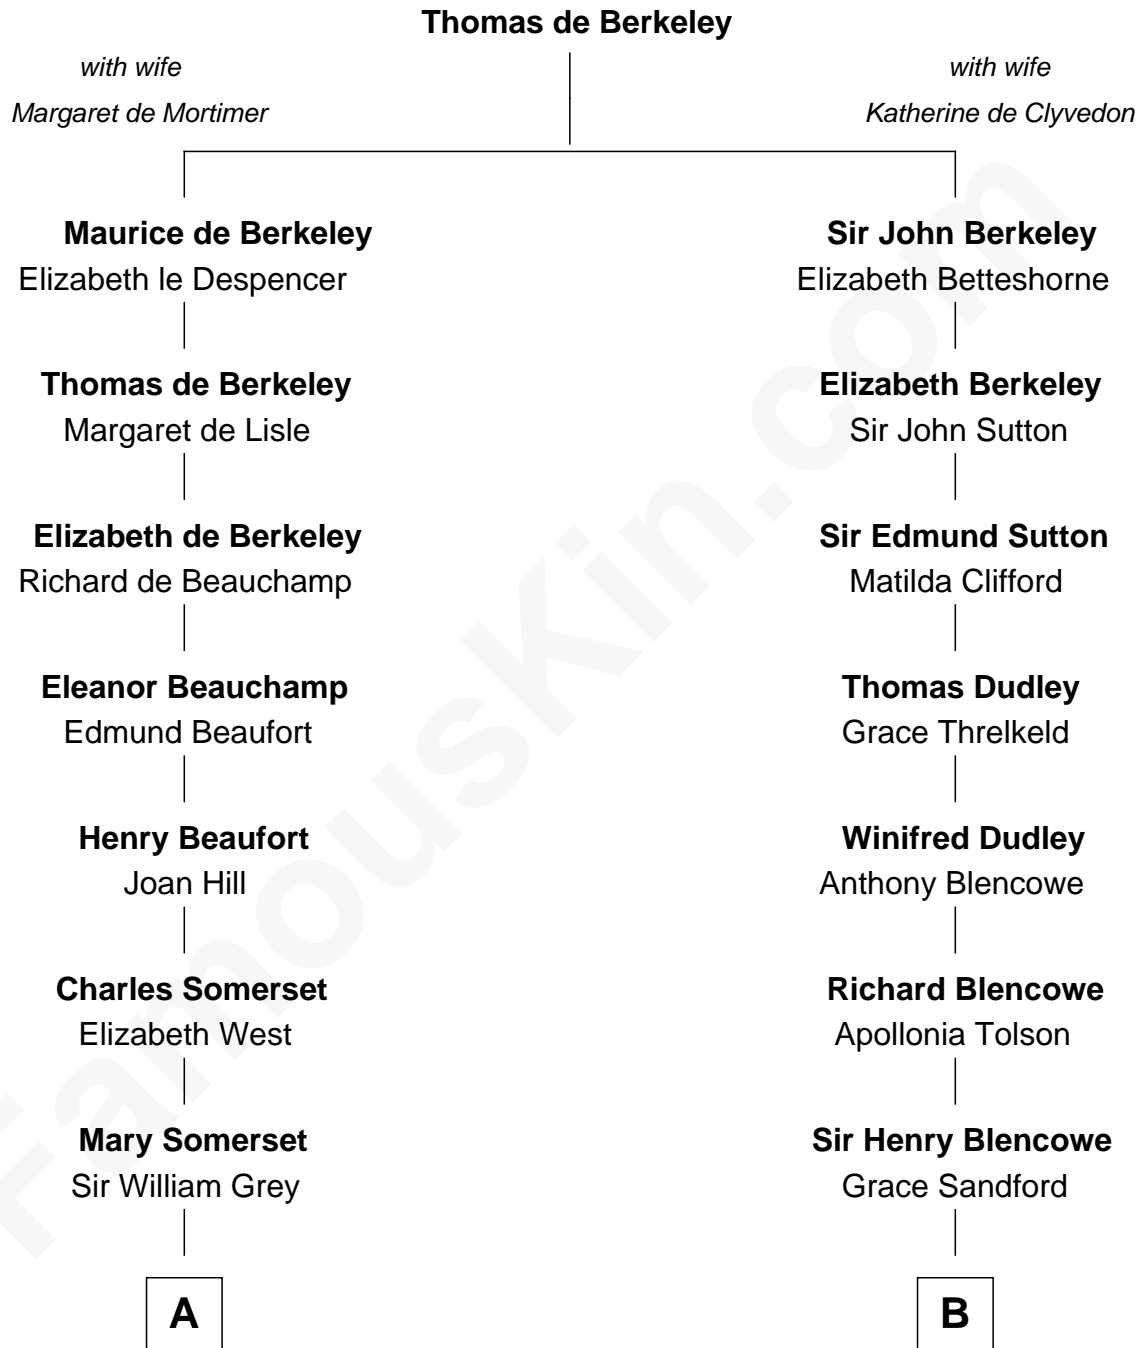

FamousKin.com Relationship Chart of

Benedict Cumberbatch
Movie, Television and Stage Actor

15th cousin 5 times removed of

Fitzhugh Lee

40th Governor of Virginia

C

Henry Alfred Cumberbatch

Hélène Gertrude Rees

Henry Carlton Cumberbatch

Pauline Ellen Laing Congdon

Timothy Carlton Congdon Cumberbatch

Wanda Ventham

Benedict Cumberbatch

Movie, Television and Stage Actor

FamousKin.com