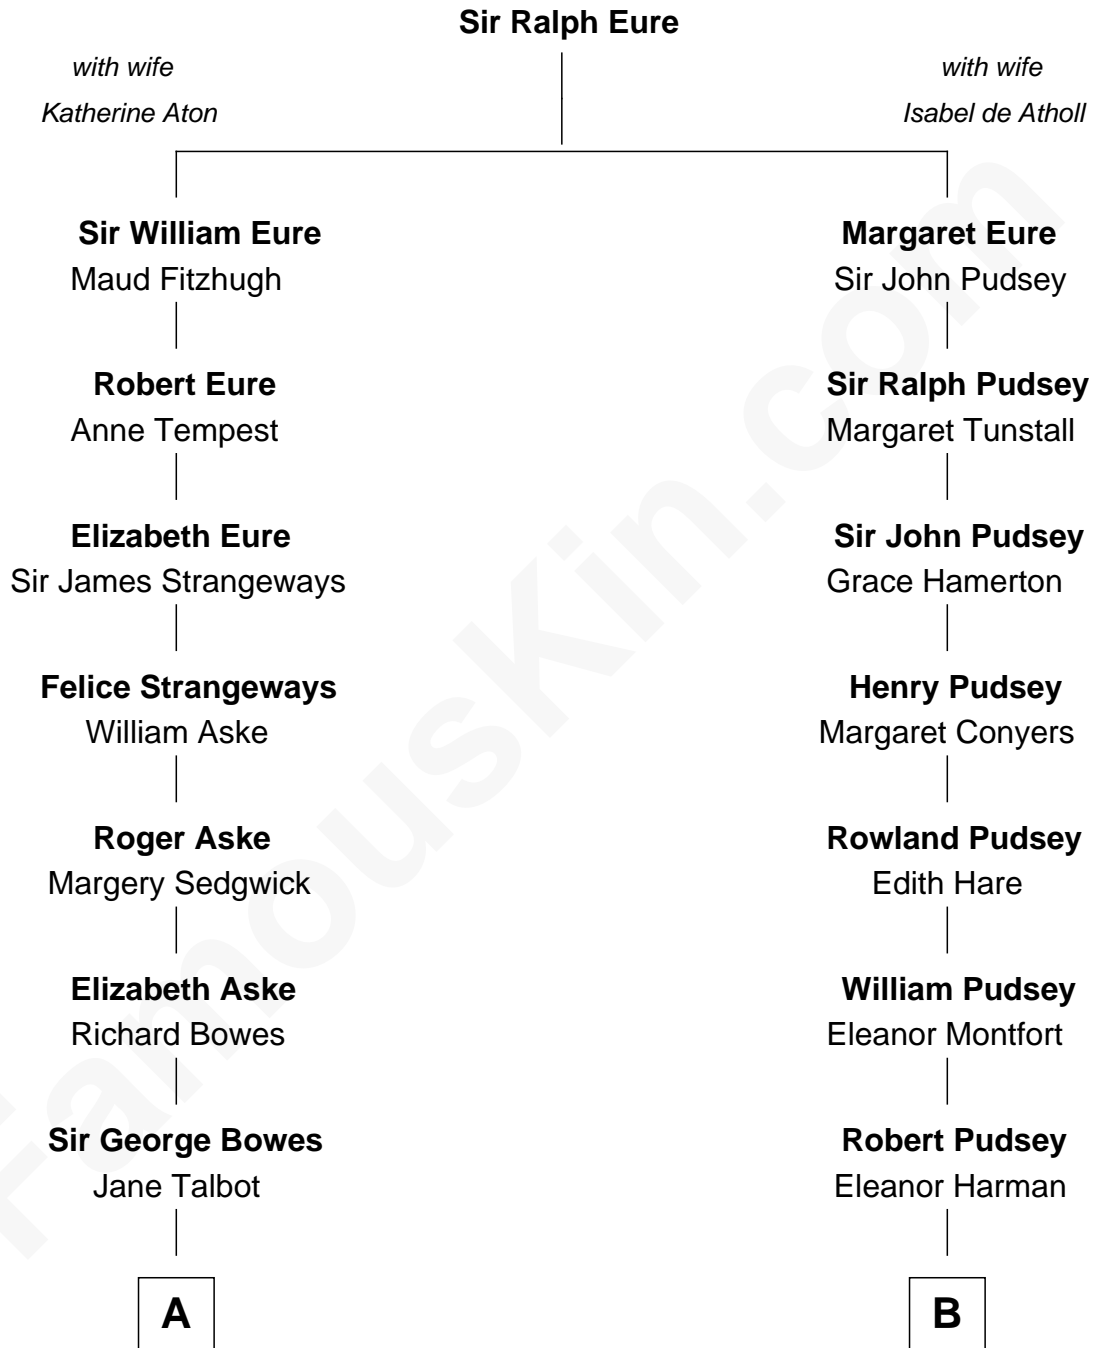

FamousKin.com Relationship Chart of

Benedict Cumberbatch
Movie, Television and Stage Actor

16th cousin 2 times removed of

Fitzhugh Lee

40th Governor of Virginia

Timothy Carlton Congdon Cumberbatch

Wanda Ventham