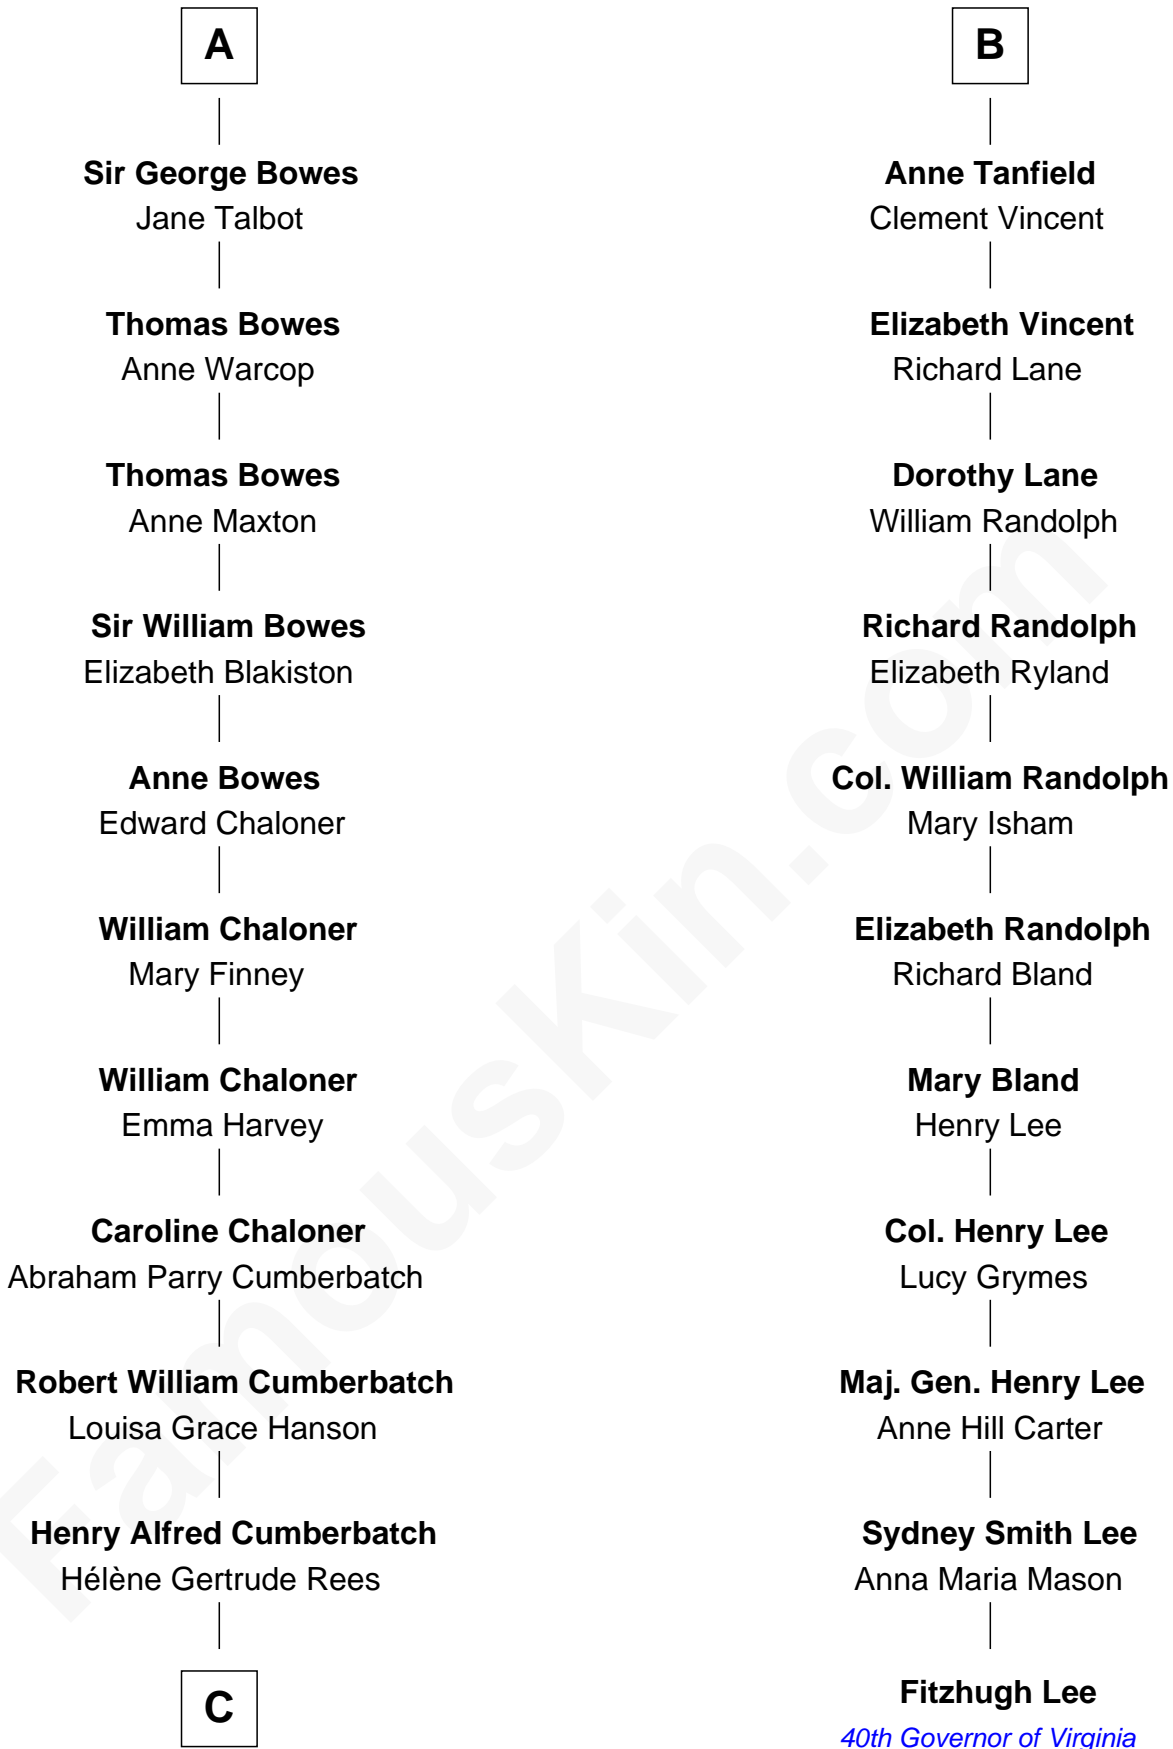

FamousKin.com Relationship Chart of

Benedict Cumberbatch
Movie, Television and Stage Actor

17th cousin 2 times removed of

Fitzhugh Lee
40th Governor of Virginia

Sir Hugh I de Audley
Iseult de Mortimer

C

Henry Carlton Cumberbatch

Pauline Ellen Laing Congdon

Timothy Carlton Congdon Cumberbatch

Wanda Ventham

Benedict Cumberbatch

Movie, Television and Stage Actor

FamousKin.com