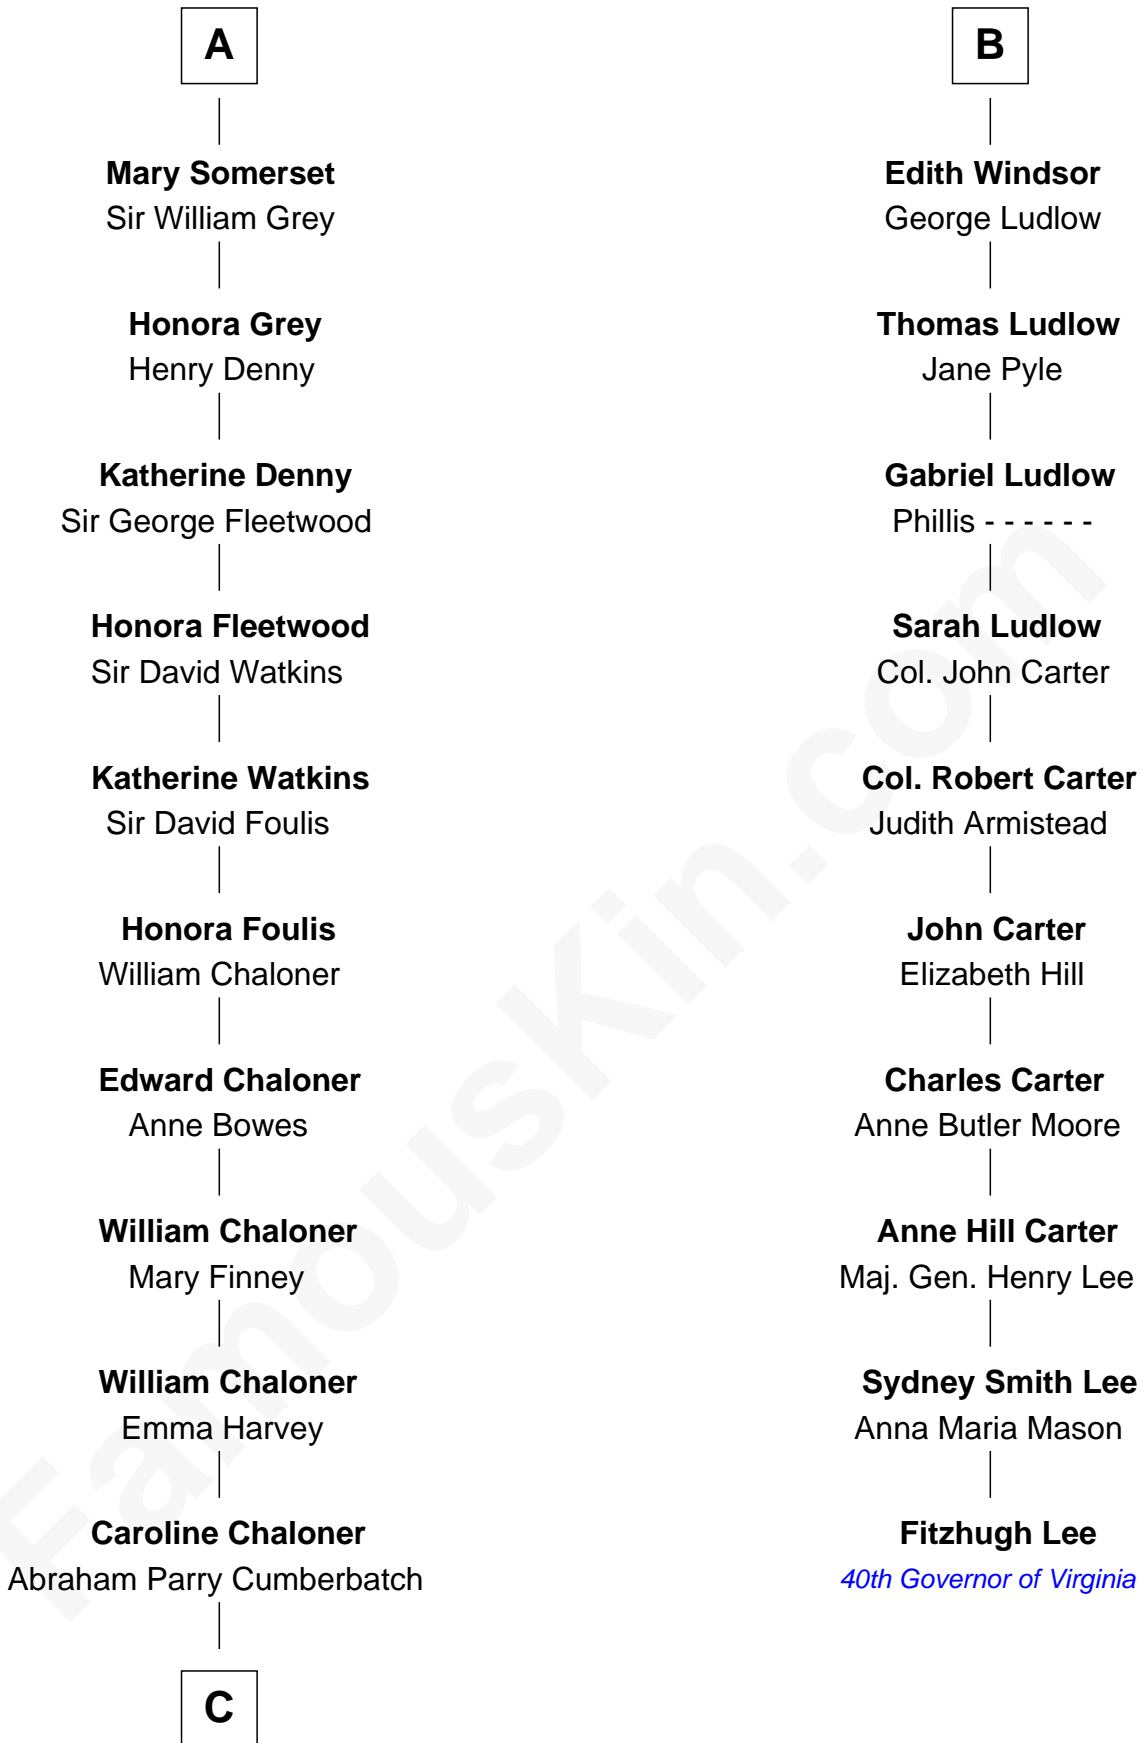

FamousKin.com Relationship Chart of

Benedict Cumberbatch
Movie, Television and Stage Actor

16th cousin 5 times removed of

Fitzhugh Lee

40th Governor of Virginia

Sir Hugh de Courtenay

Agnes de St. John

Sir Thomas de Courtenay

Sir Richard West

Sir Thomas West

Elizabeth Mortimer

Elizabeth West

Charles Somerset

A

Sir Hugh de Courtenay

Margaret de Bohun

Elizabeth de Courtenay

Sir Andrew Luttrell

Sir Hugh Luttrell

Catherine de Beaumont

Elizabeth Luttrell

John Stratton

Elizabeth Stratton

John Andrews

Elizabeth Andrews

Sir Thomas de Windsor

Sir Andrews de Windsor

Elizabeth Blount

B

C

Robert William Cumberbatch

Louisa Grace Hanson