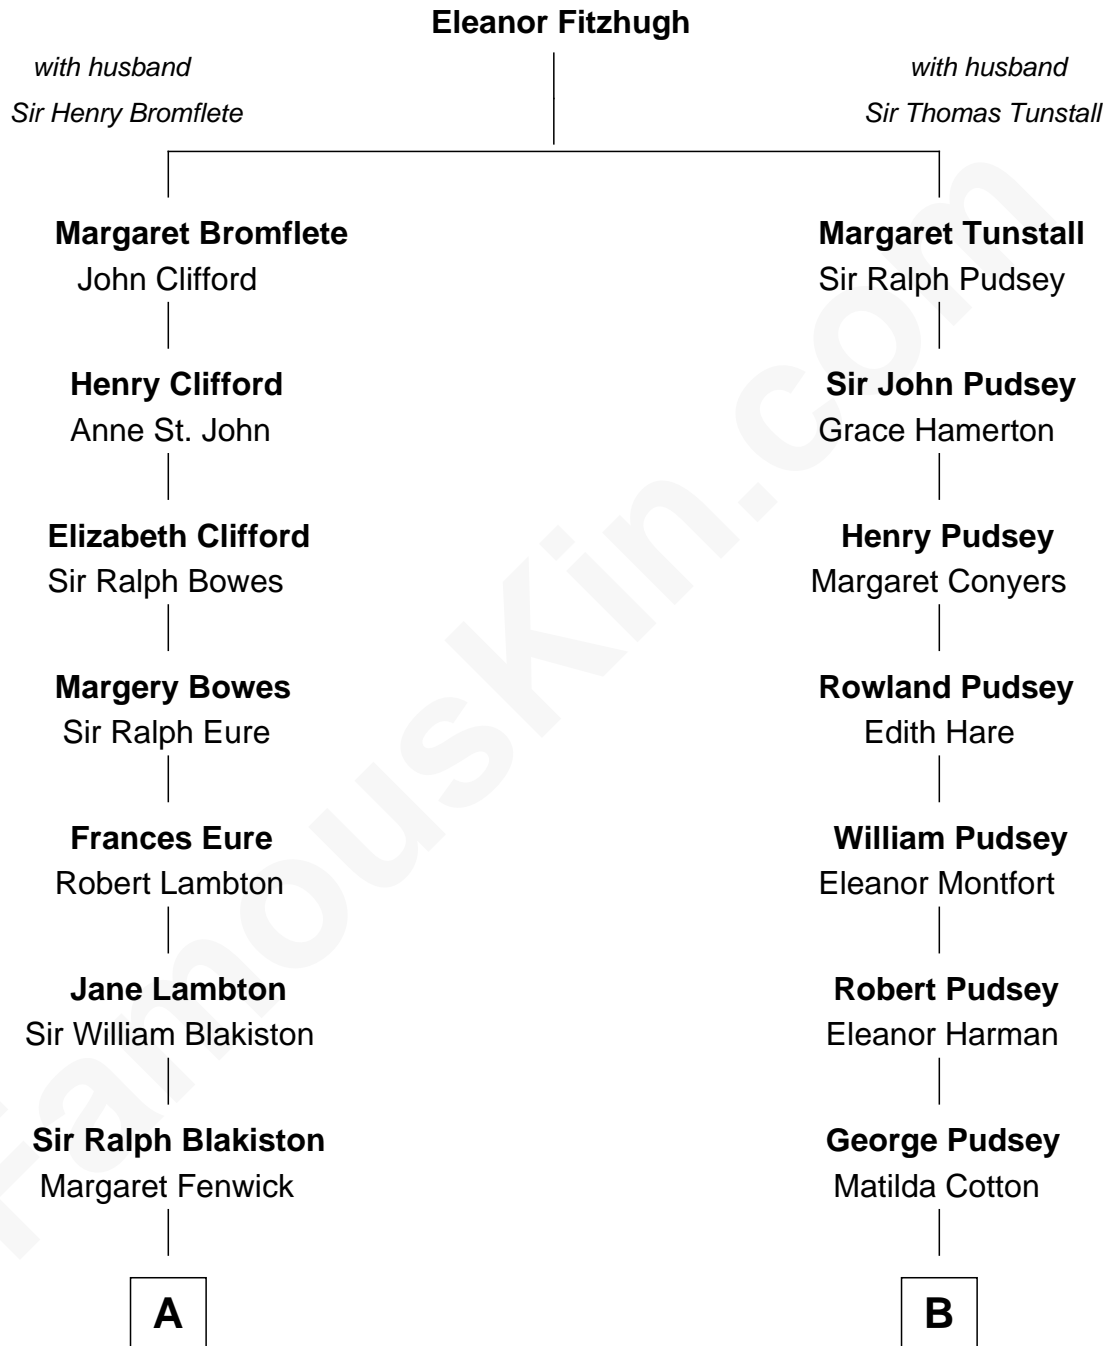

FamousKin.com Relationship Chart of

Benedict Cumberbatch

Movie, Television and Stage Actor

15th cousin 2 times removed of

Fitzhugh Lee

40th Governor of Virginia

Benedict Cumberbatch photo by [Gage Skidmore](#) (CC BY-SA 2.0)