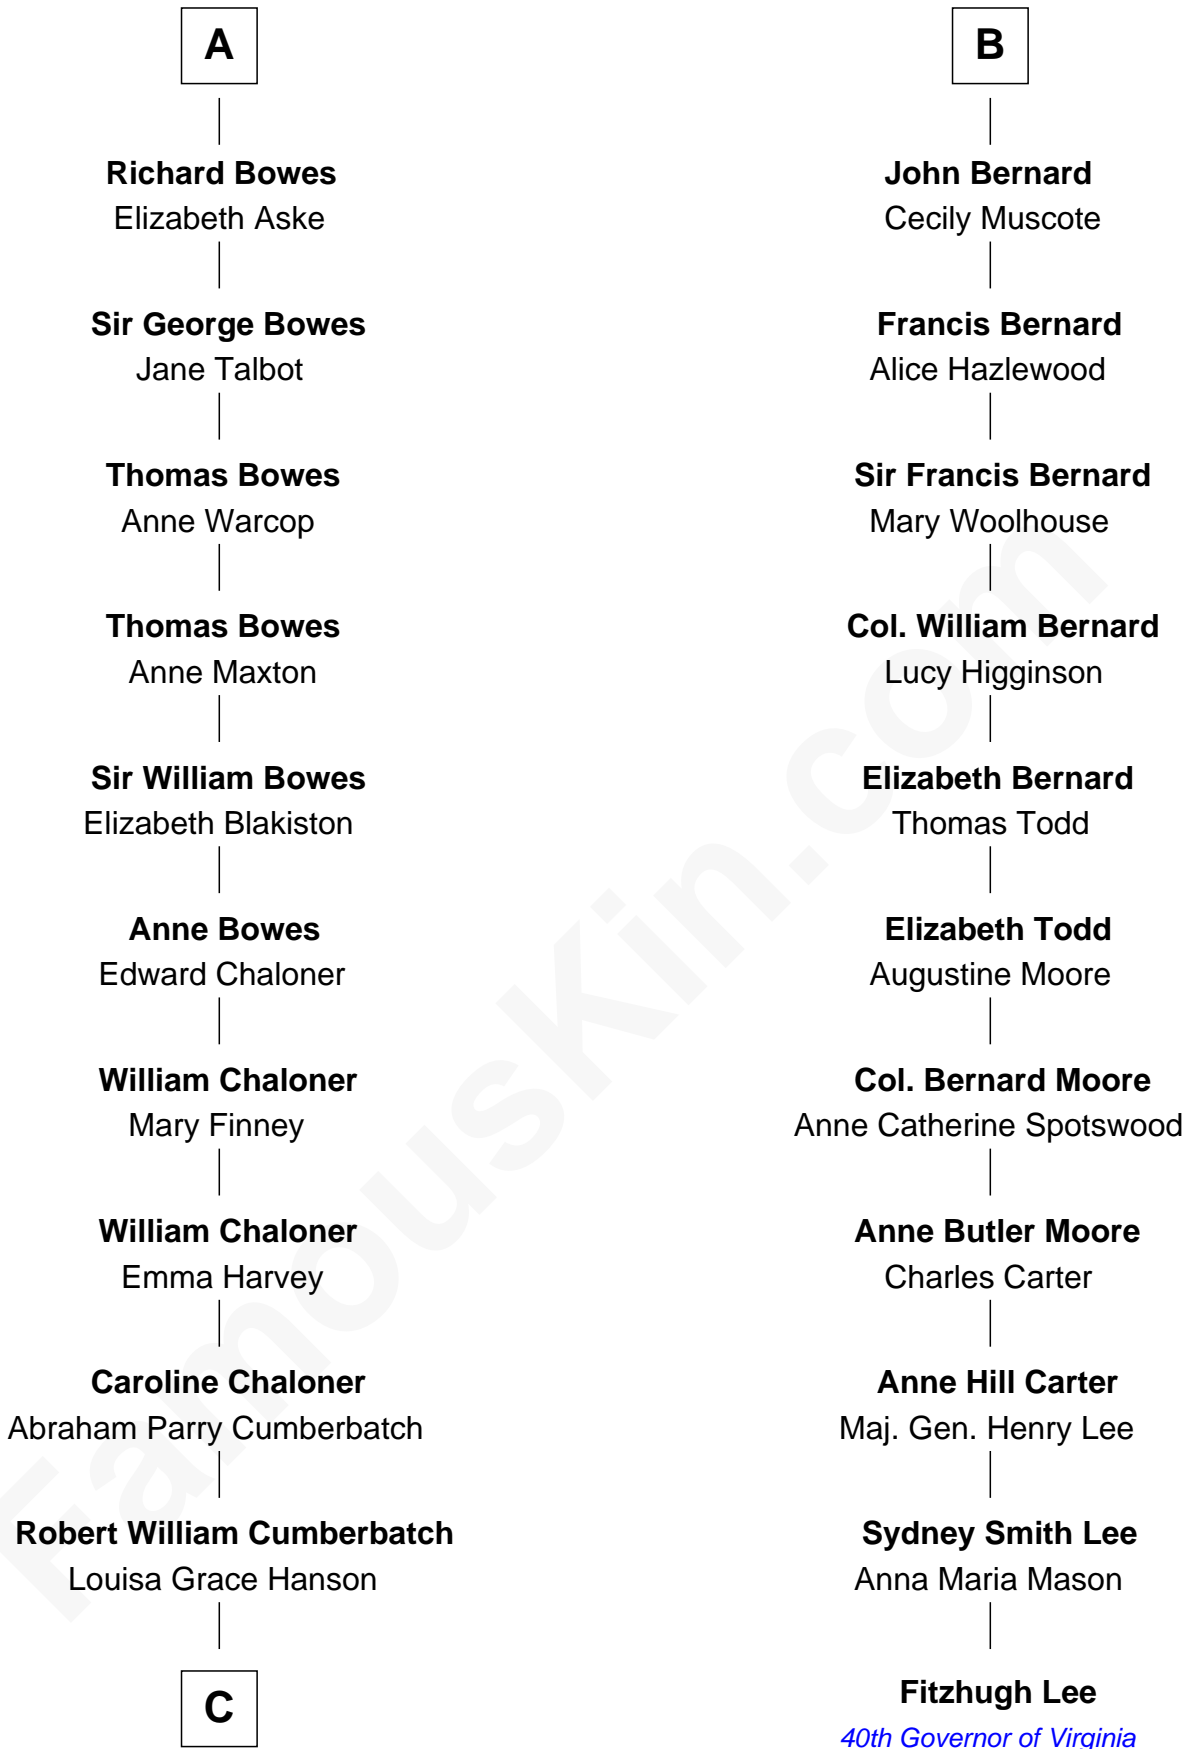

# FamousKin.com Relationship Chart of

**Benedict Cumberbatch**  
Movie, Television and Stage Actor

17th cousin 3 times removed of

**Fitzhugh Lee**

40th Governor of Virginia

**C**

Henry Alfred Cumberbatch

Hélène Gertrude Rees

Henry Carlton Cumberbatch

Pauline Ellen Laing Congdon

Timothy Carlton Congdon Cumberbatch

Wanda Ventham

**Benedict Cumberbatch**

*Movie, Television and Stage Actor*

FamousKin.com