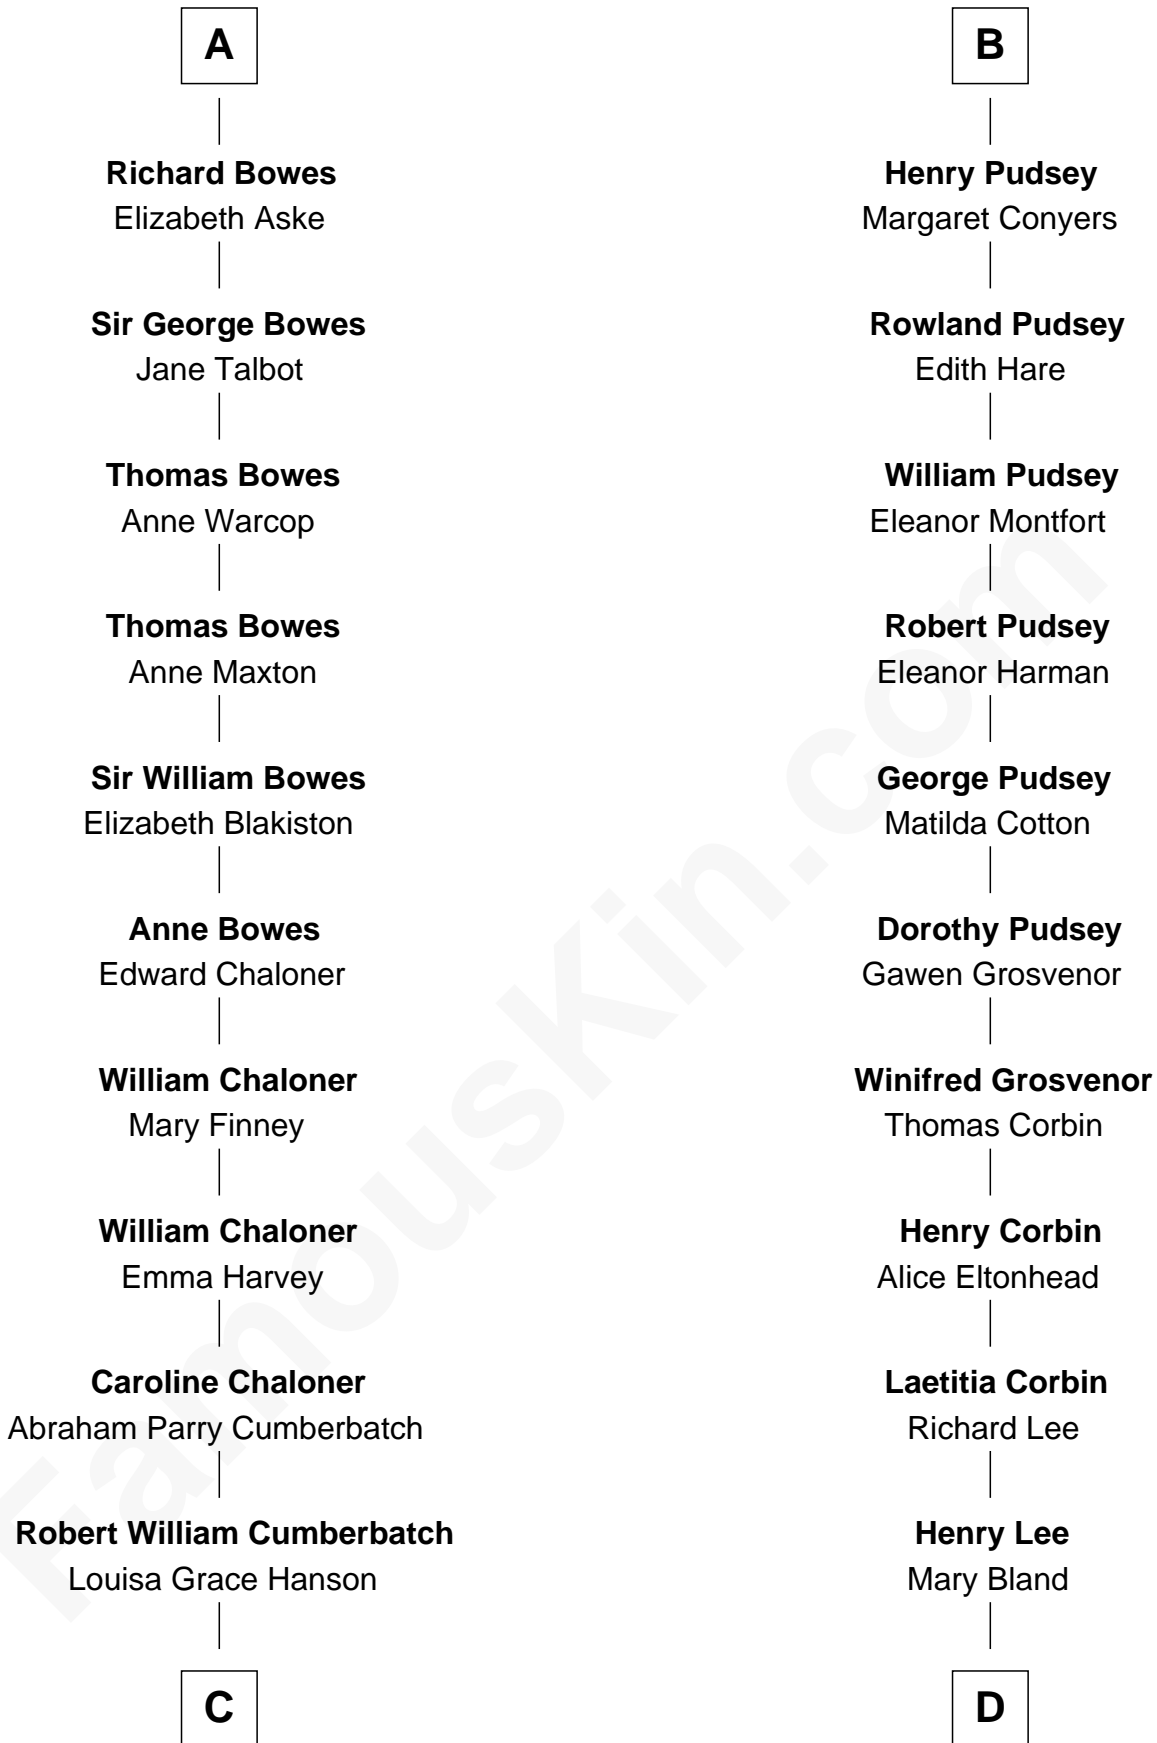

FamousKin.com
Relationship Chart of
Benedict Cumberbatch
Movie, Television and Stage Actor

20th cousin of
Fitzhugh Lee
40th Governor of Virginia

C

Henry Alfred Cumberbatch

Hélène Gertrude Rees

Henry Carlton Cumberbatch

Maj. Gen. Henry Lee

Anne Hill Carter

Sydney Smith Lee

Anna Maria Mason

Fitzhugh Lee

40th Governor of Virginia