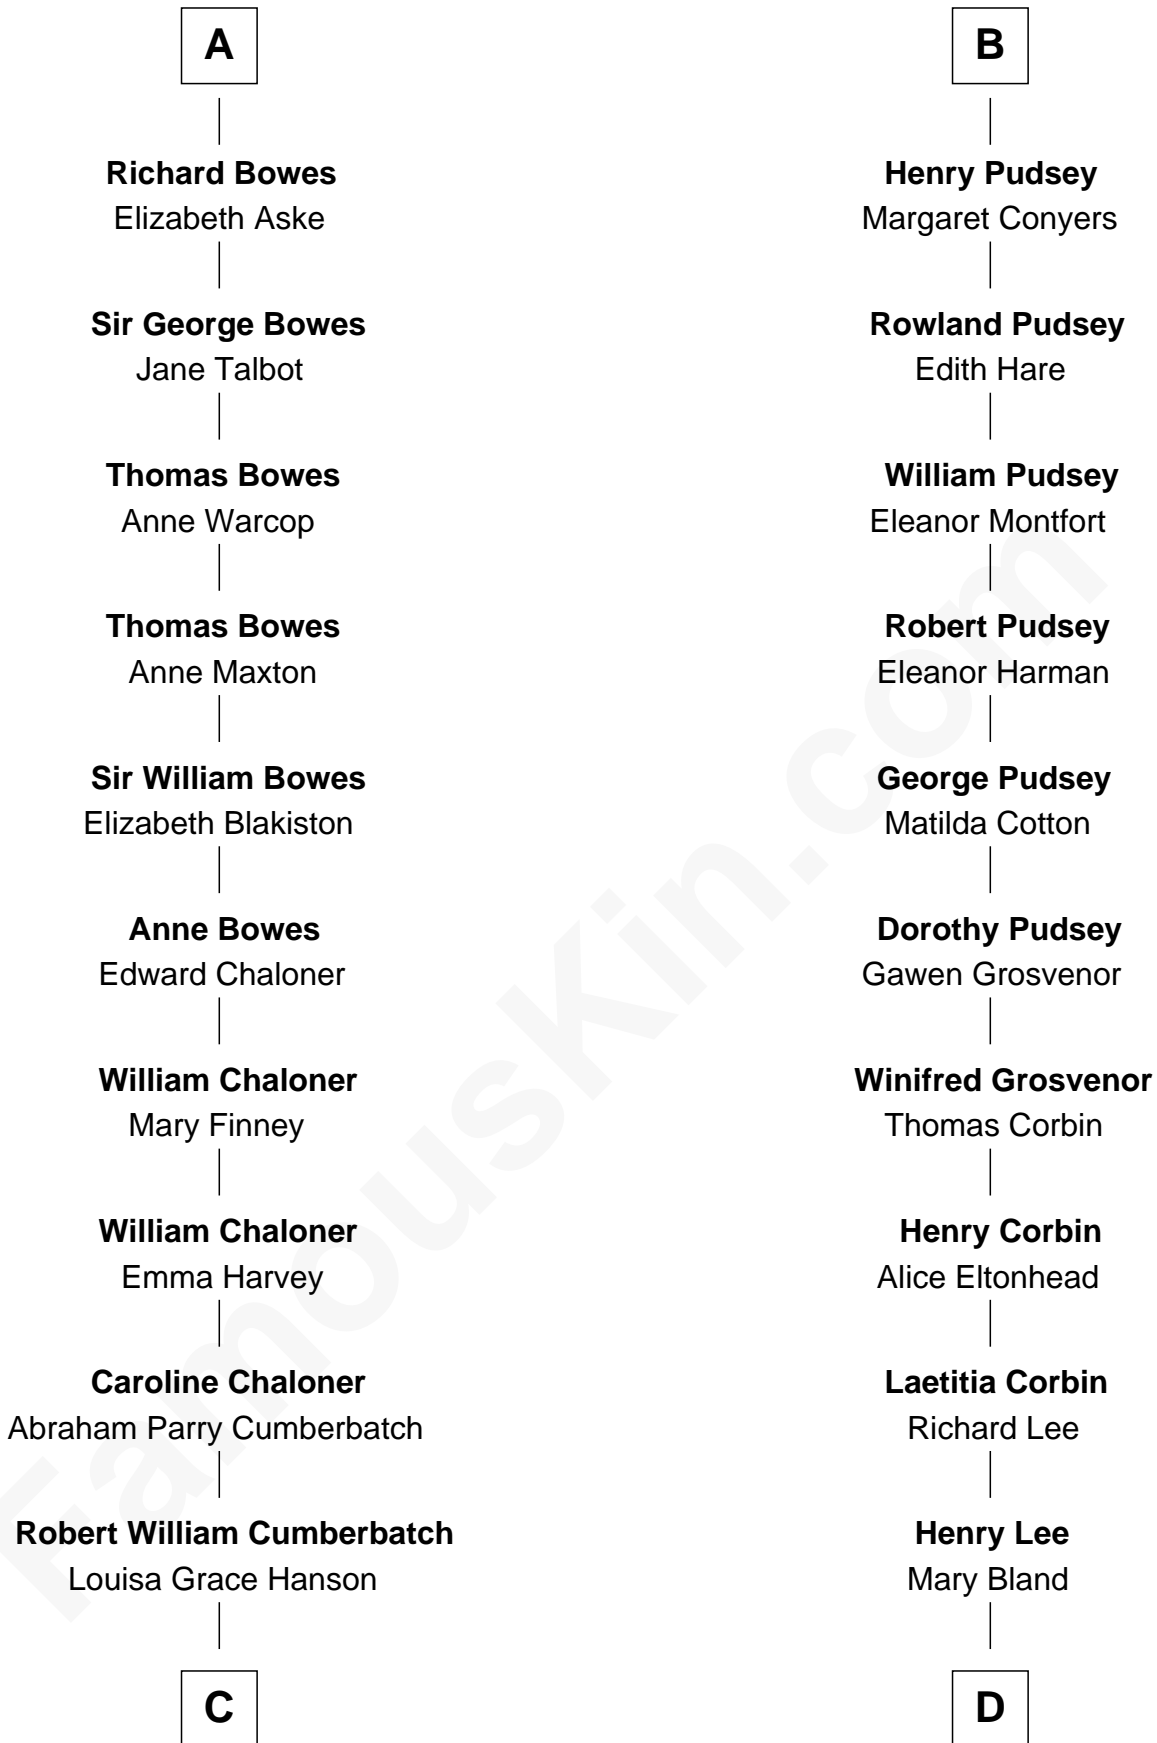

FamousKin.com
Relationship Chart of
Benedict Cumberbatch
Movie, Television and Stage Actor

20th cousin of
Fitzhugh Lee
40th Governor of Virginia

Henry FitzRandolph

C

Henry Alfred Cumberbatch

Hélène Gertrude Rees

Henry Carlton Cumberbatch

Pauline Ellen Laing Congdon

Timothy Carlton Congdon Cumberbatch

Wanda Ventham

Benedict Cumberbatch

Movie, Television and Stage Actor

D

Col. Henry Lee