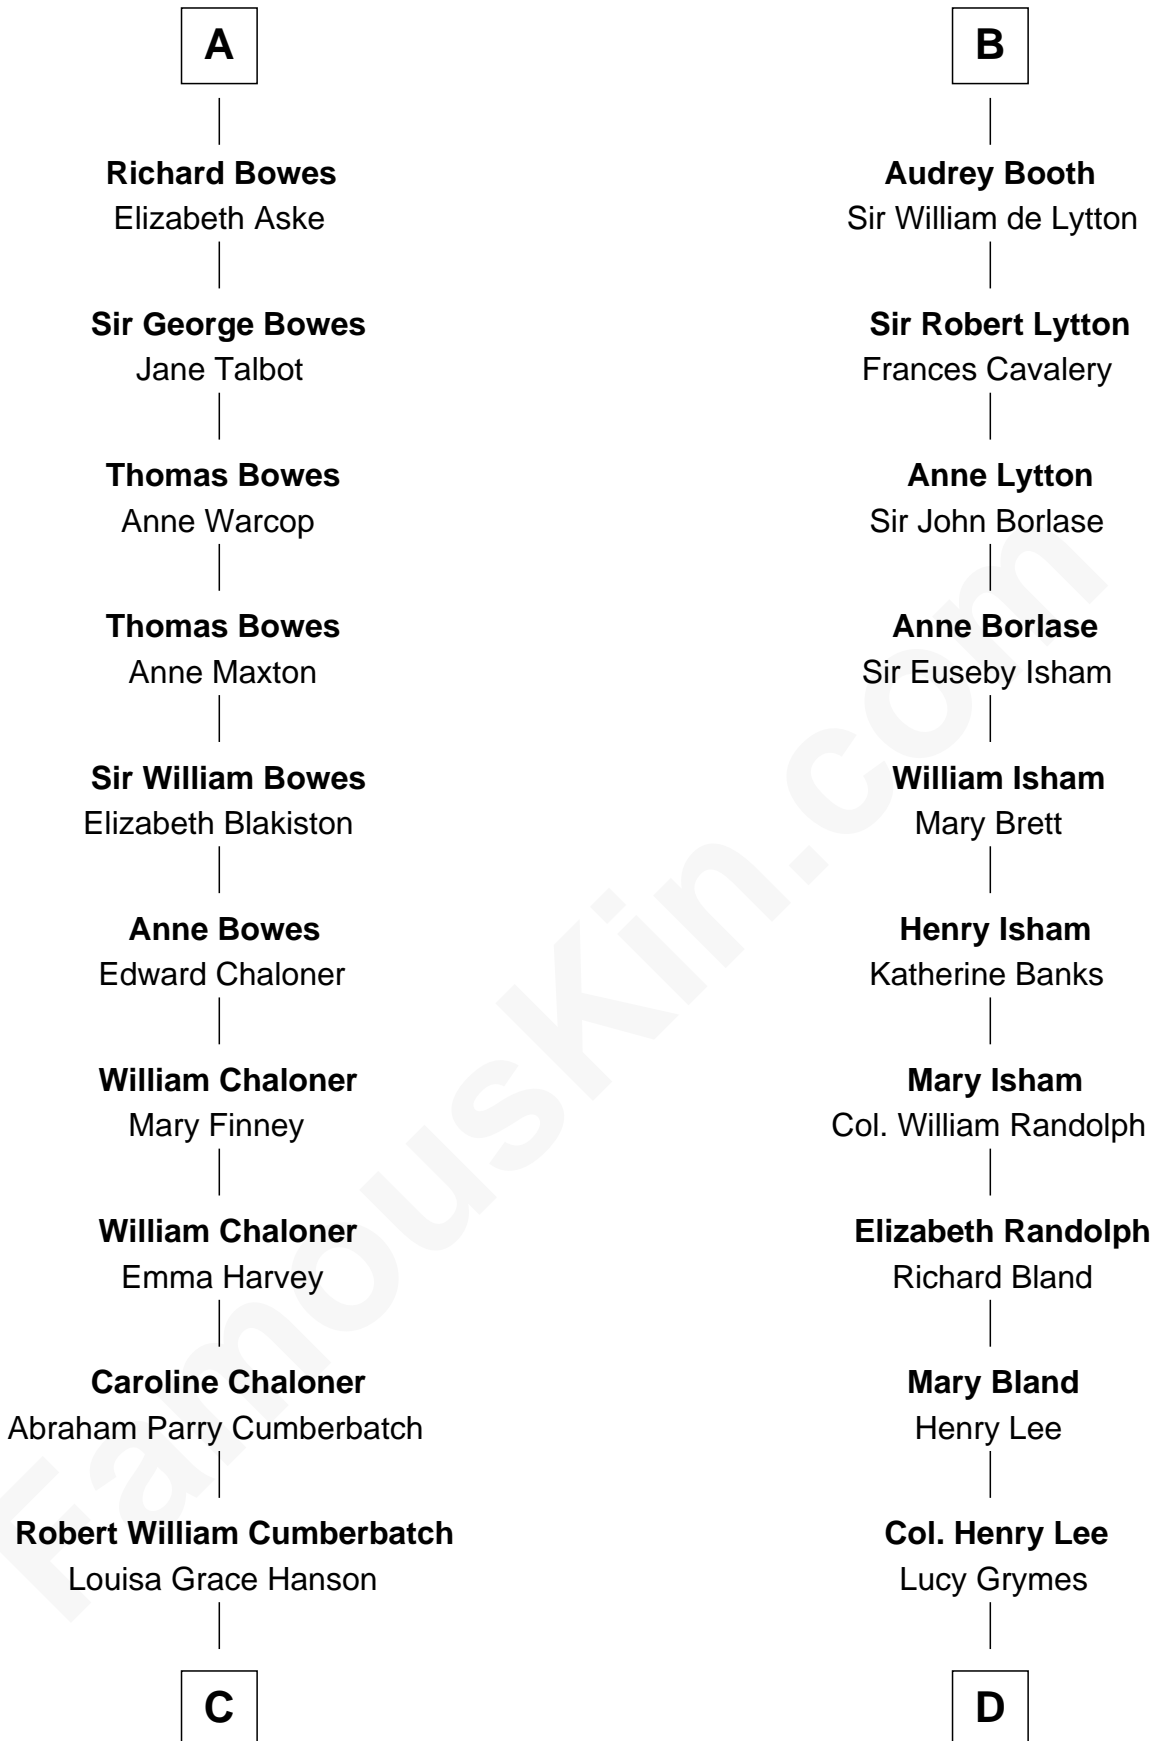

# FamousKin.com Relationship Chart of

**Benedict Cumberbatch**  
Movie, Television and Stage Actor

19th cousin 1 time removed of

**Fitzhugh Lee**

40th Governor of Virginia

**C**

**Henry Alfred Cumberbatch**  
Hélène Gertrude Rees

**Henry Carlton Cumberbatch**  
Pauline Ellen Laing Congdon

**Timothy Carlton Congdon Cumberbatch**  
Wanda Ventham

**Benedict Cumberbatch**  
*Movie, Television and Stage Actor*

**D**

**Maj. Gen. Henry Lee**  
Anne Hill Carter

**Sydney Smith Lee**  
Anna Maria Mason

**Fitzhugh Lee**  
*40th Governor of Virginia*

FamousKin.com