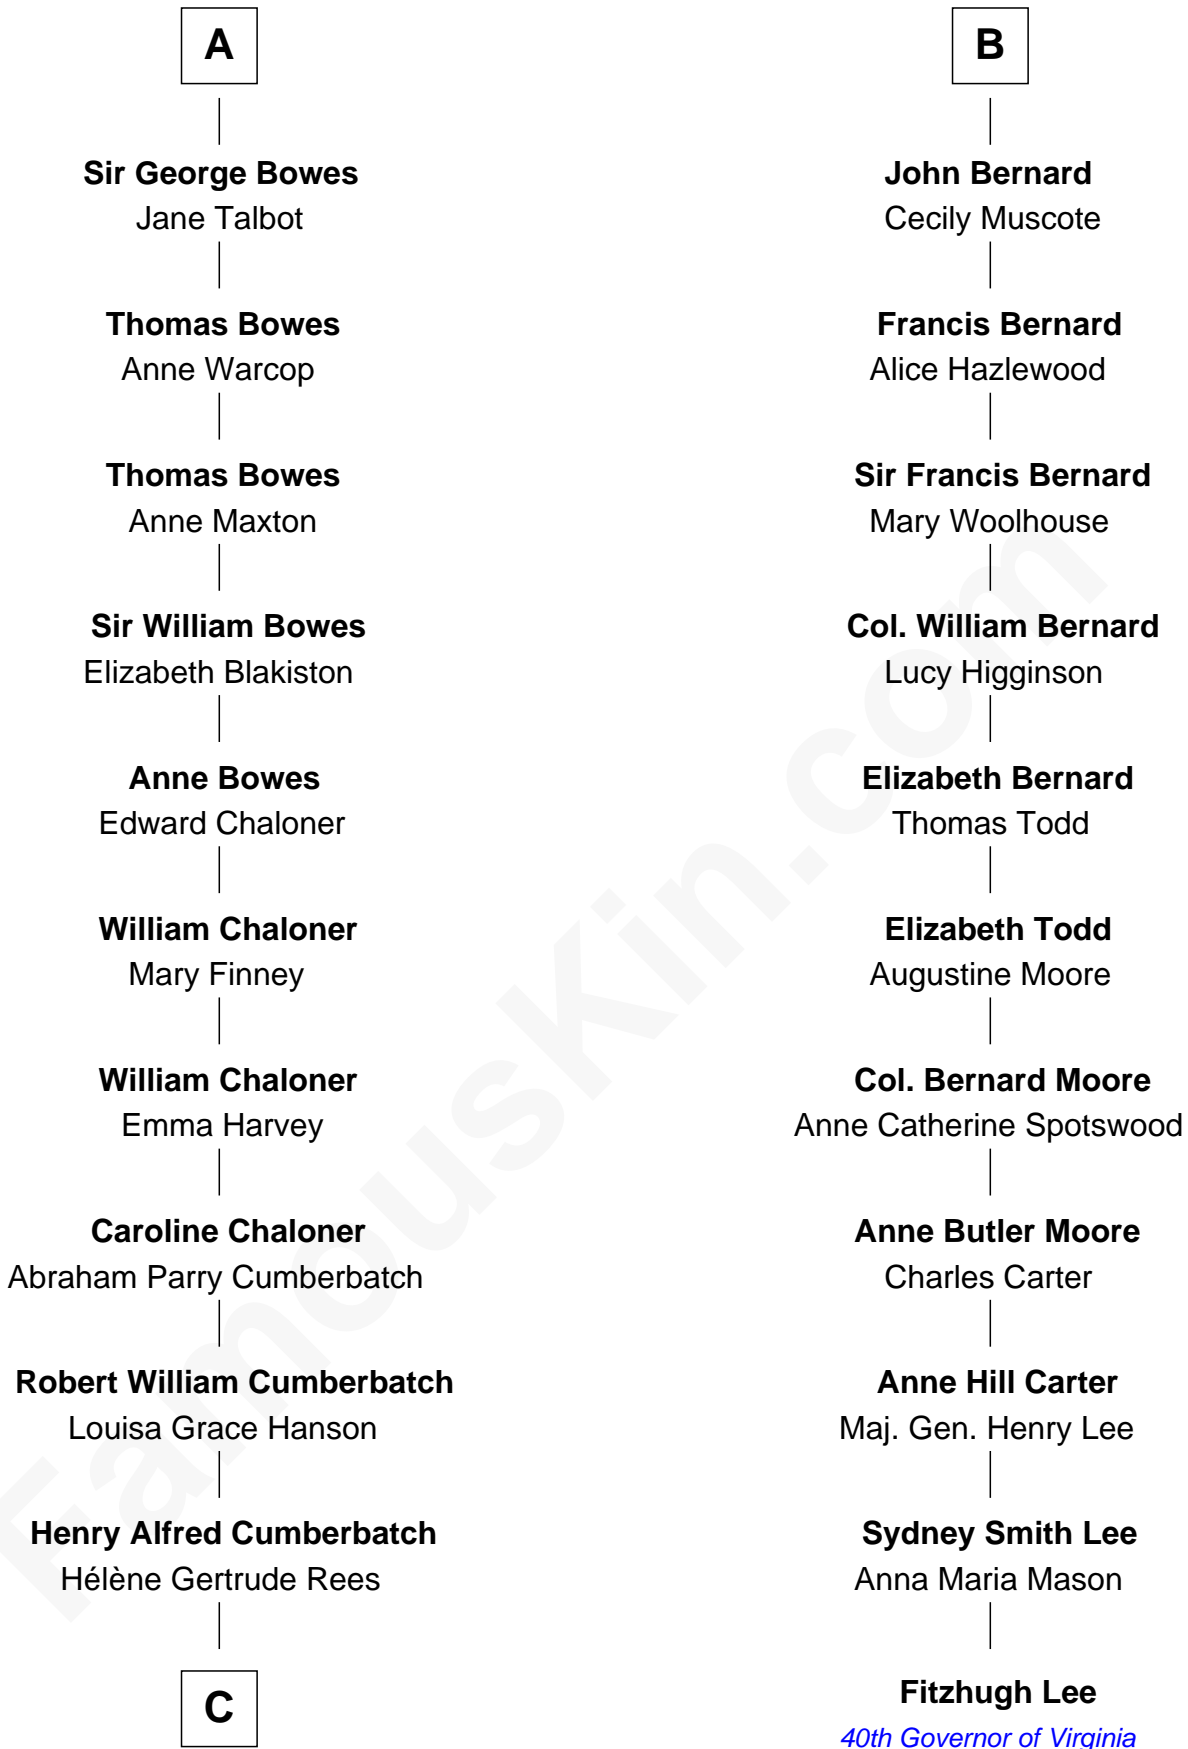

## Relationship Chart of

**Benedict Cumberbatch**

*Movie, Television and Stage Actor*

17th cousin 2 times removed of

**Fitzhugh Lee**

*40th Governor of Virginia*

**C**

Henry Carlton Cumberbatch