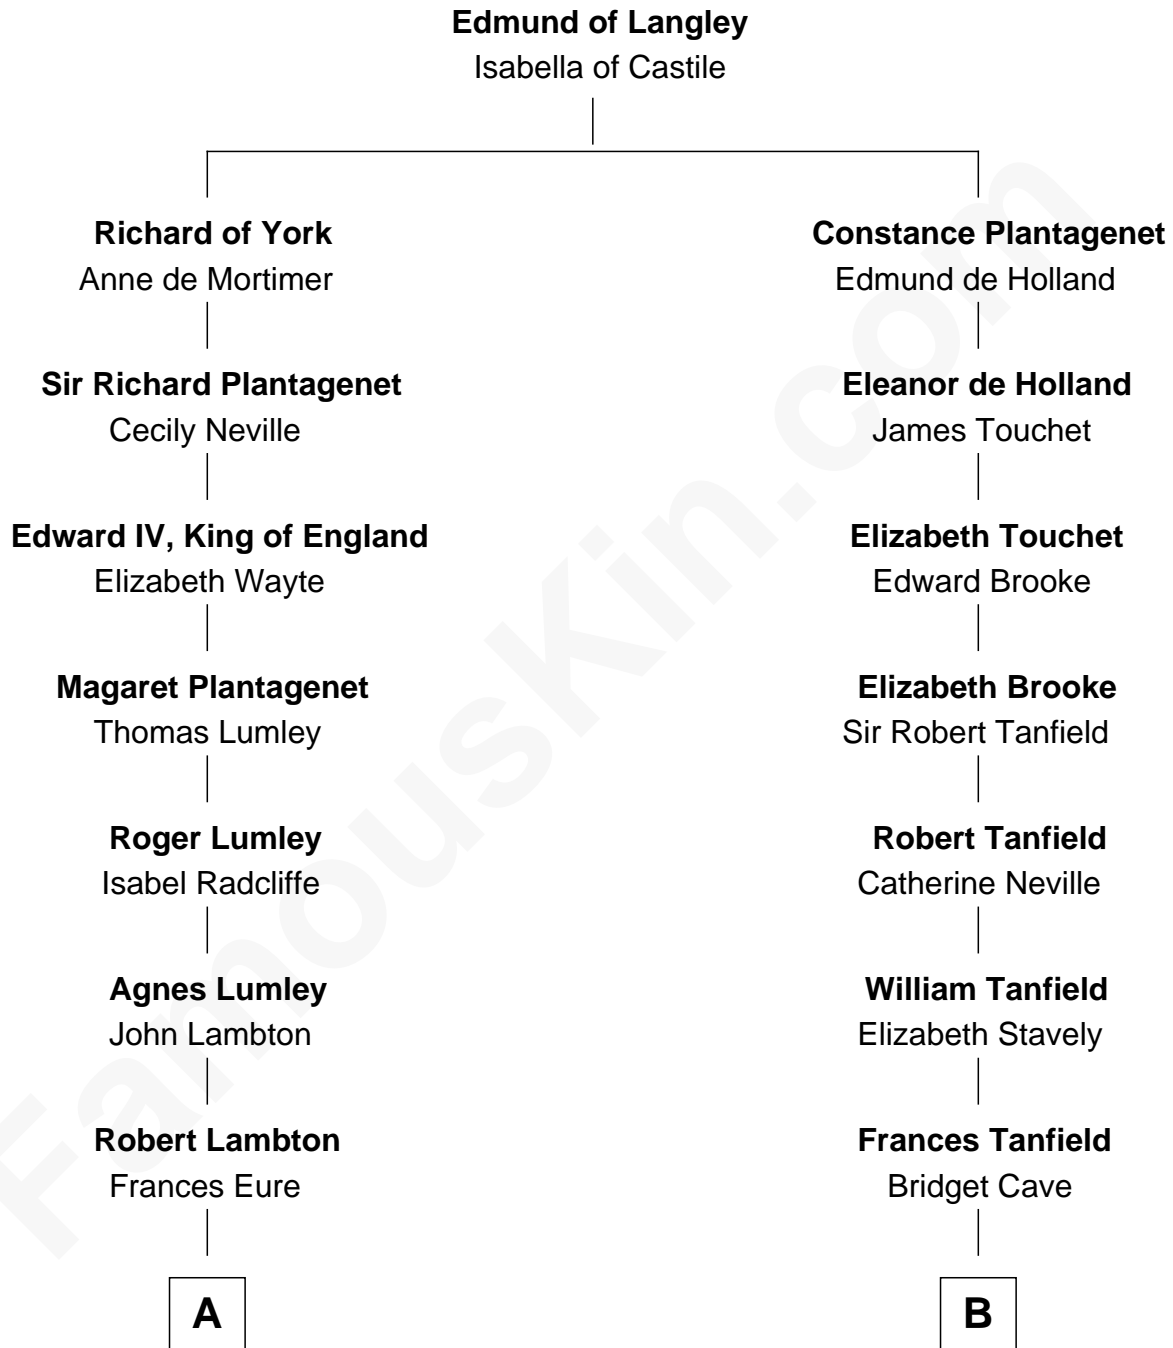

# FamousKin.com Relationship Chart of

**Benedict Cumberbatch**  
*Movie, Television and Stage Actor*

17th cousin 2 times removed of

**Fitzhugh Lee**  
*40th Governor of Virginia*

**C**

Henry Carlton Cumberbatch

Pauline Ellen Laing Congdon

Timothy Carlton Congdon Cumberbatch

Wanda Ventham

**Benedict Cumberbatch**

*Movie, Television and Stage Actor*

FamousKin.com