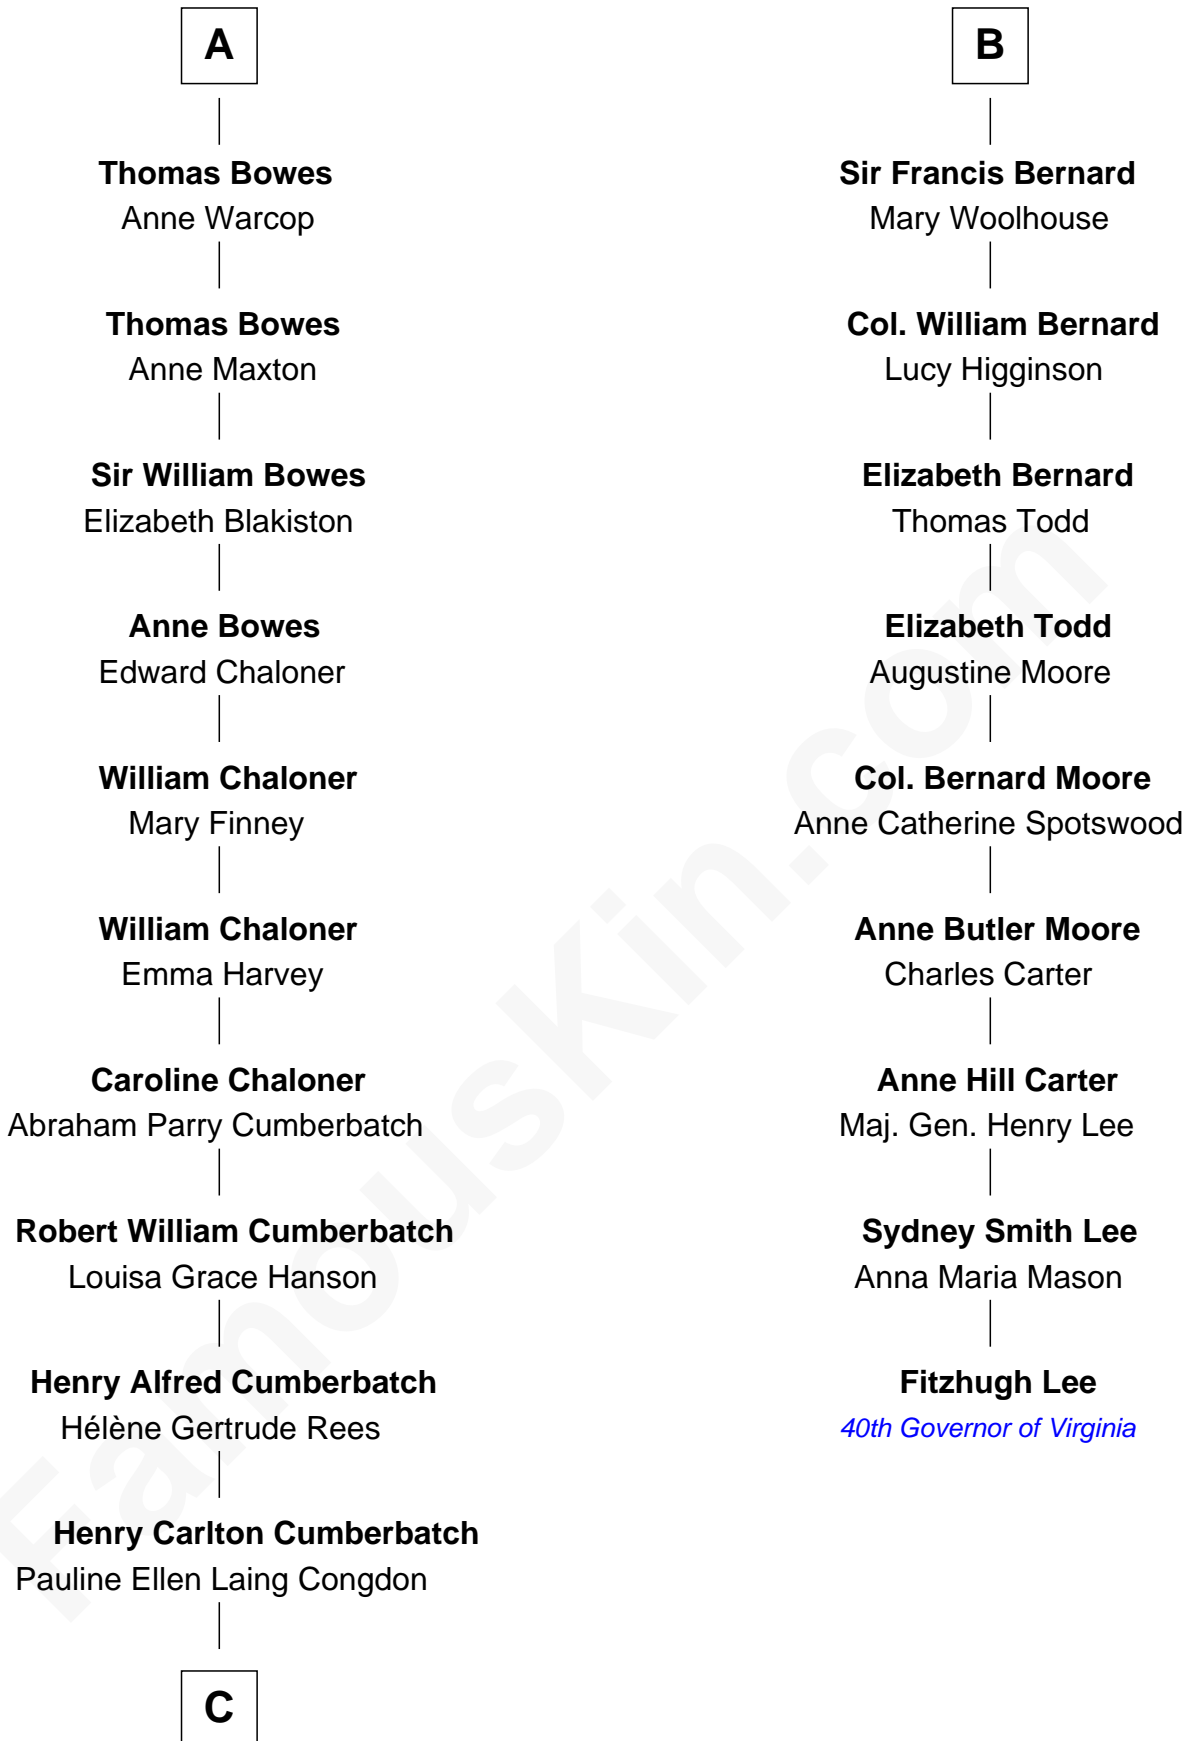

FamousKin.com

Relationship Chart of

Benedict Cumberbatch

Movie, Television and Stage Actor

15th cousin 3 times removed of

Fitzhugh Lee

40th Governor of Virginia

John de Welles

Maud de Roos

Timothy Carlton Congdon Cumberbatch

Wanda Ventham

Benedict Cumberbatch

Movie, Television and Stage Actor

FamousKin.com