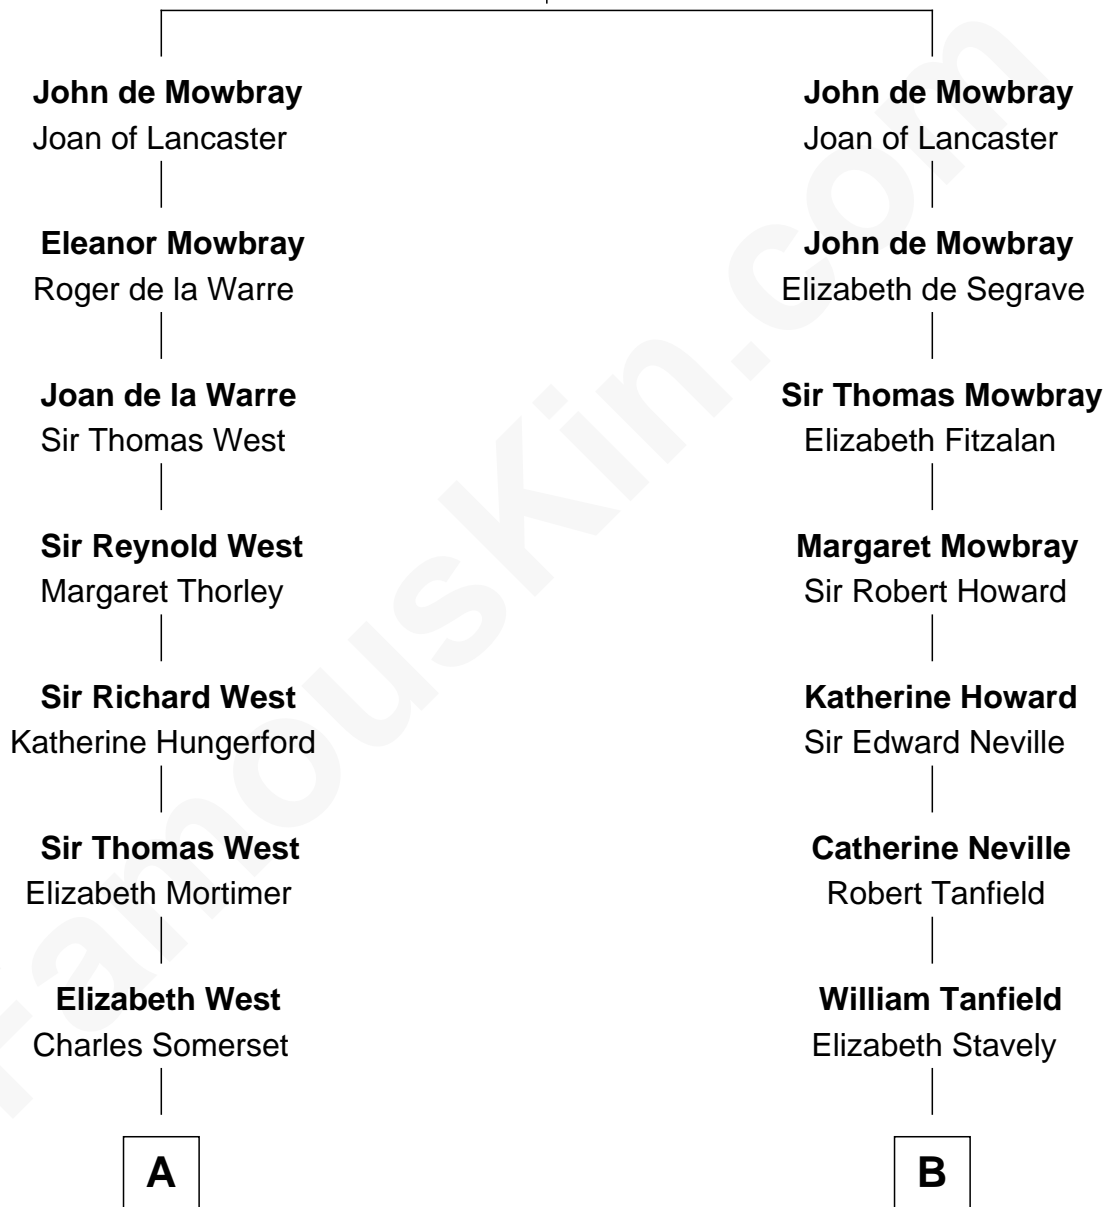

FamousKin.com

Relationship Chart of

Benedict Cumberbatch

Movie, Television and Stage Actor

18th cousin 3 times removed of

Fitzhugh Lee

40th Governor of Virginia

Sir John de Mowbray

Aline de Braiose

C

Robert William Cumberbatch

Louisa Grace Hanson

Henry Alfred Cumberbatch

Hélène Gertrude Rees

Henry Carlton Cumberbatch

Pauline Ellen Laing Congdon