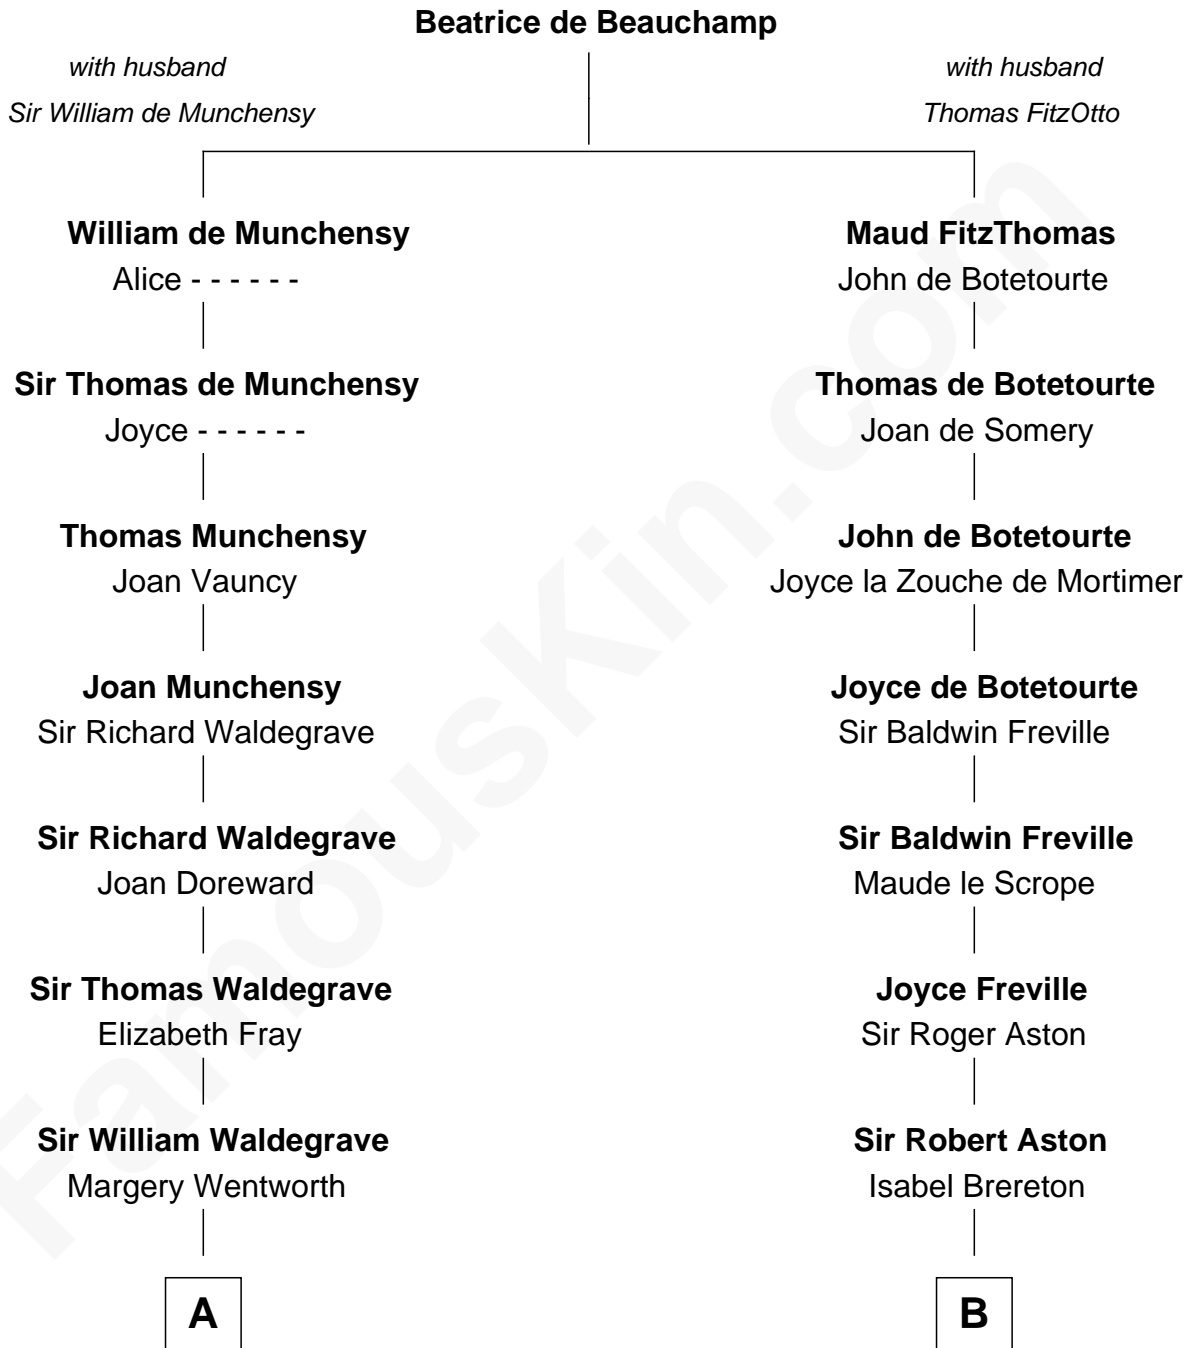

# FamousKin.com Relationship Chart of

**Benedict Cumberbatch**  
Movie, Television and Stage Actor

20th cousin 1 time removed of

**Edward Lloyd V**  
13th Governor of Maryland

**C**

**Robert William Cumberbatch**

Louisa Grace Hanson

**Henry Alfred Cumberbatch**

Hélène Gertrude Rees

**Henry Carlton Cumberbatch**

Pauline Ellen Laing Congdon

**Timothy Carlton Congdon Cumberbatch**

Wanda Ventham

**Benedict Cumberbatch**

**Edward Lloyd V**

*13th Governor of Maryland*