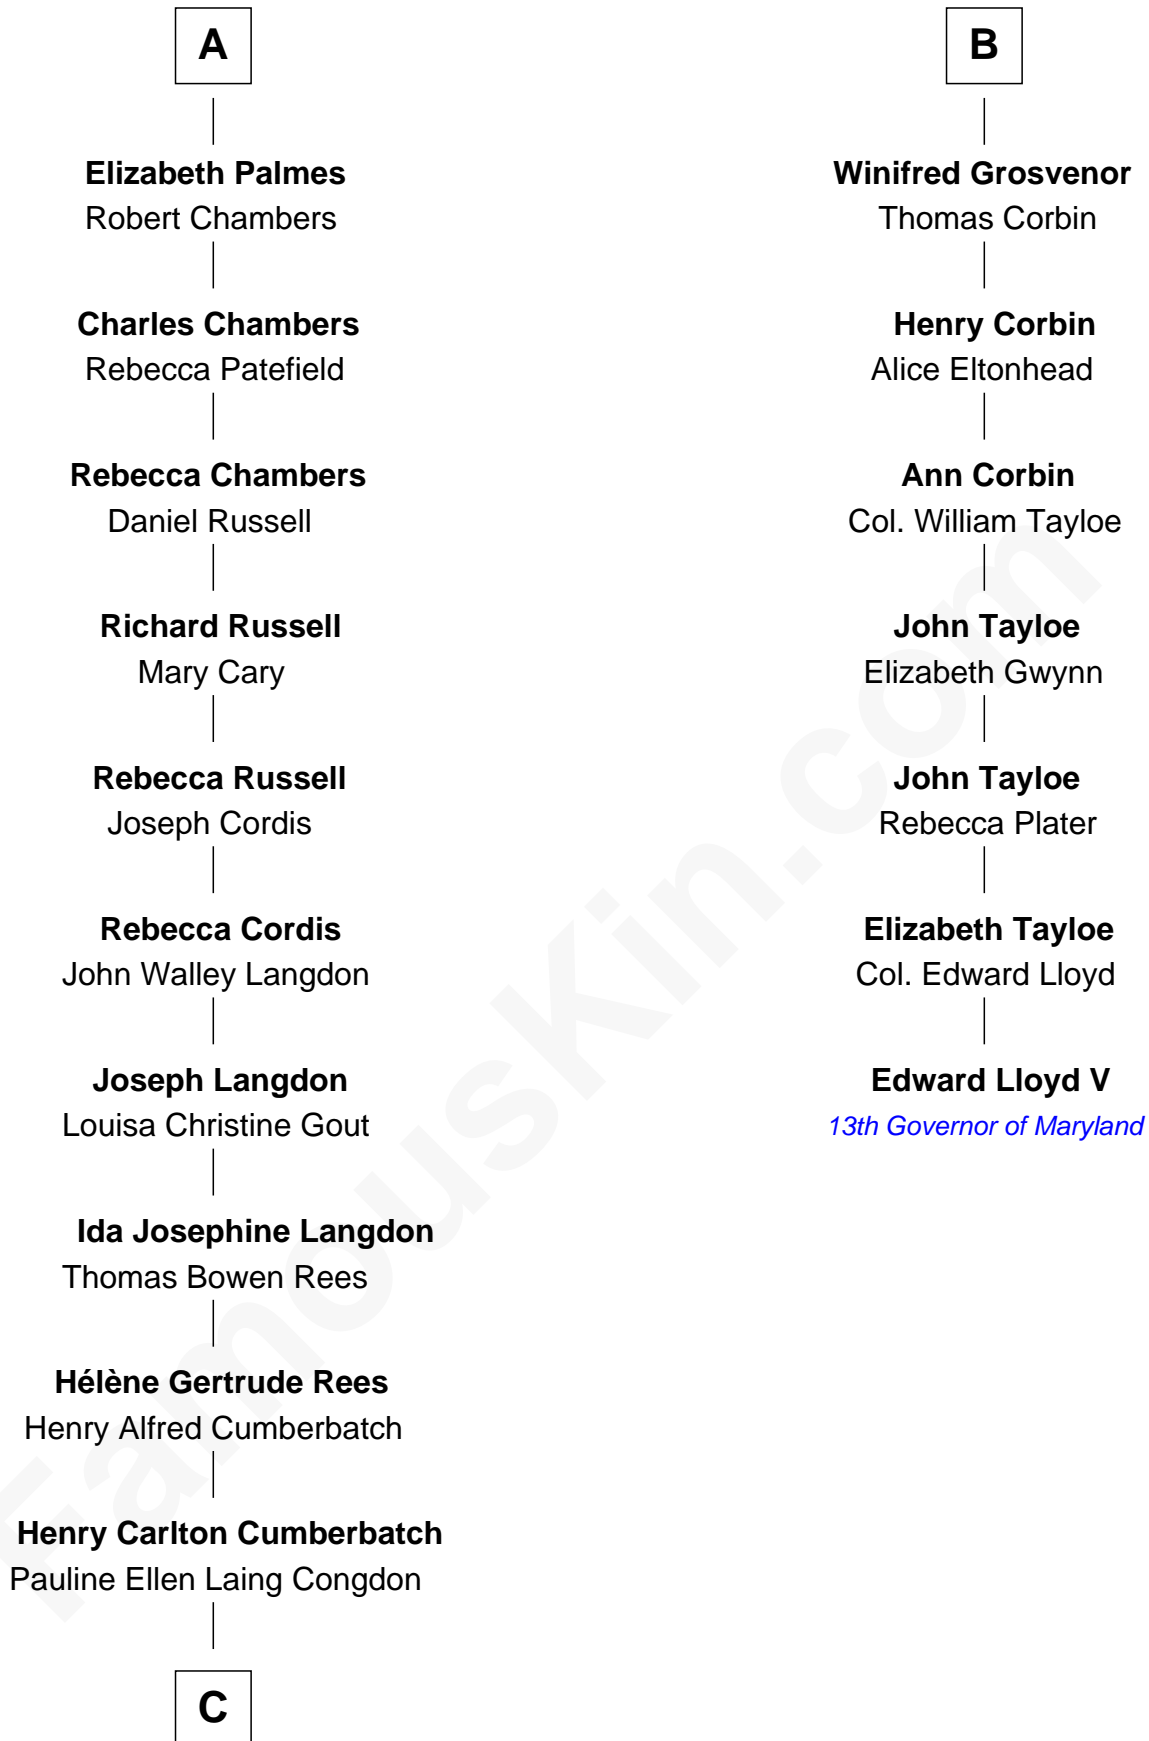

FamousKin.com Relationship Chart of

Benedict Cumberbatch
Movie, Television and Stage Actor

13th cousin 5 times removed of

Edward Lloyd V
13th Governor of Maryland

Sir Robert Corbet

Margaret - - - - -

Timothy Carlton Congdon Cumberbatch

Wanda Ventham

Benedict Cumberbatch

Movie, Television and Stage Actor

FamousKin.com