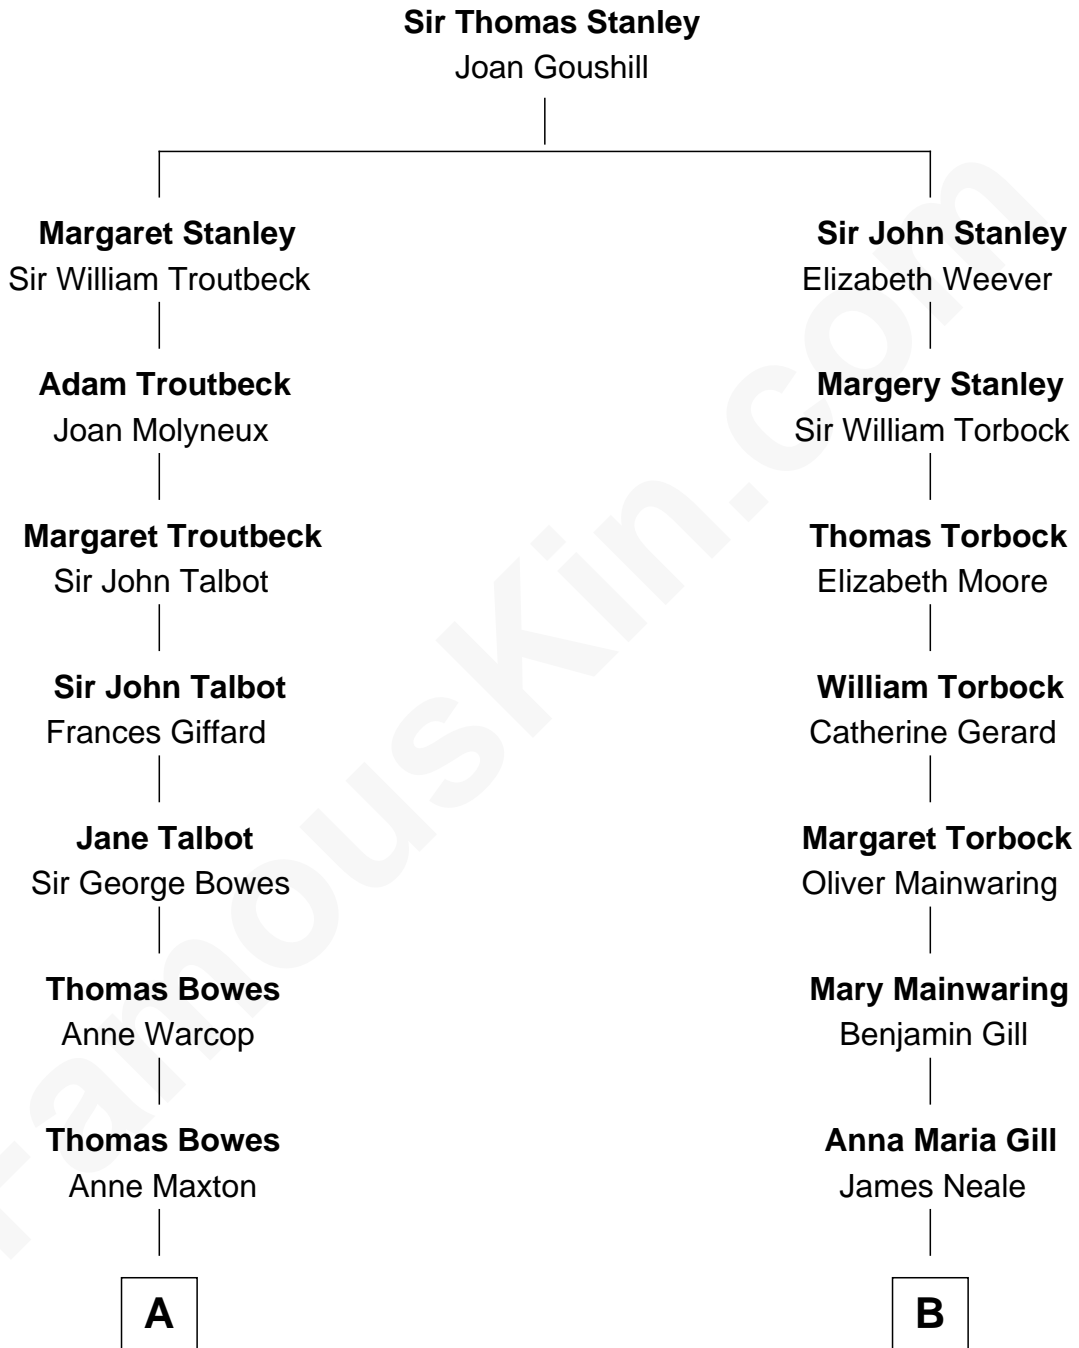

FamousKin.com Relationship Chart of

Benedict Cumberbatch
Movie, Television and Stage Actor

11th cousin 5 times removed of

Edward Lloyd V
13th Governor of Maryland

A

Sir William Bowes
Elizabeth Blakiston

Anne Bowes
Edward Chaloner

William Chaloner
Mary Finney

William Chaloner
Emma Harvey

Caroline Chaloner
Abraham Parry Cumberbatch

Robert William Cumberbatch
Louisa Grace Hanson

Henry Alfred Cumberbatch
Hélène Gertrude Rees

Henry Carlton Cumberbatch
Pauline Ellen Laing Congdon