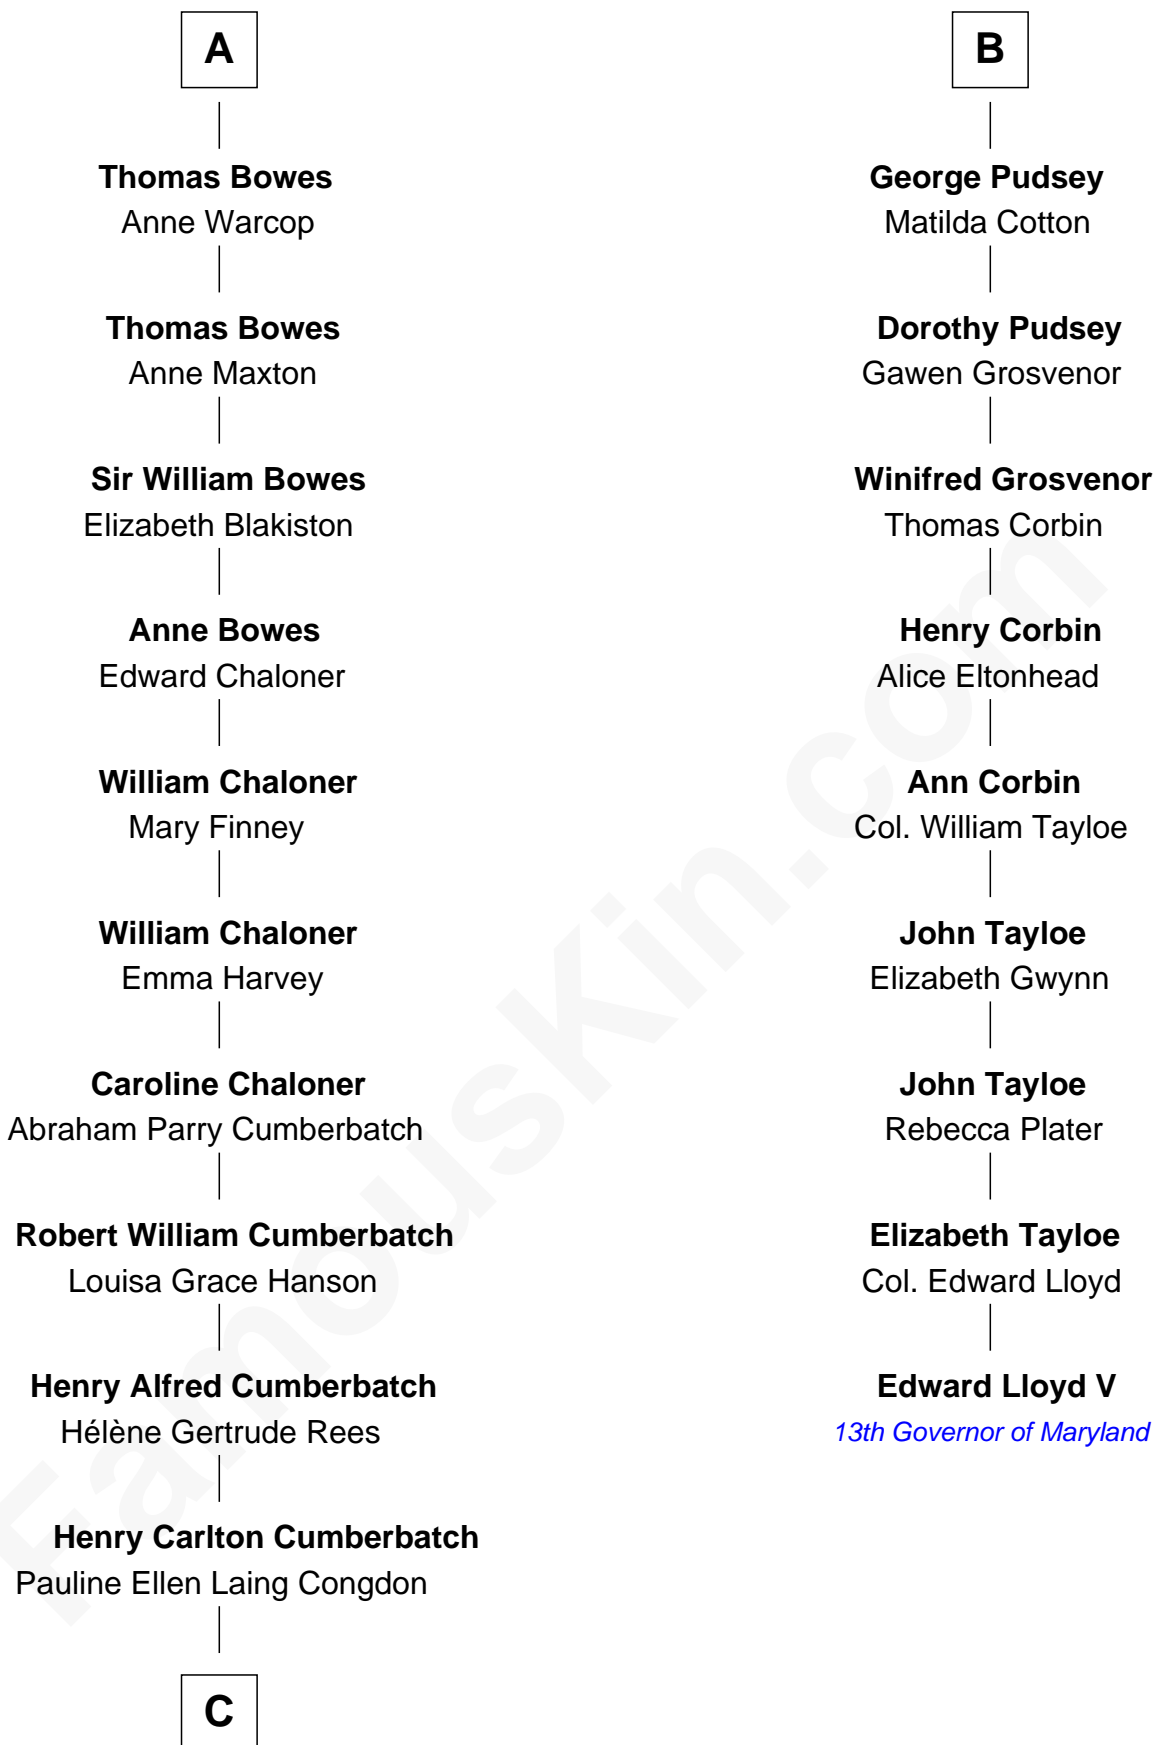

FamousKin.com Relationship Chart of

Benedict Cumberbatch
Movie, Television and Stage Actor

15th cousin 3 times removed of

Edward Lloyd V
13th Governor of Maryland

Timothy Carlton Congdon Cumberbatch

Wanda Ventham