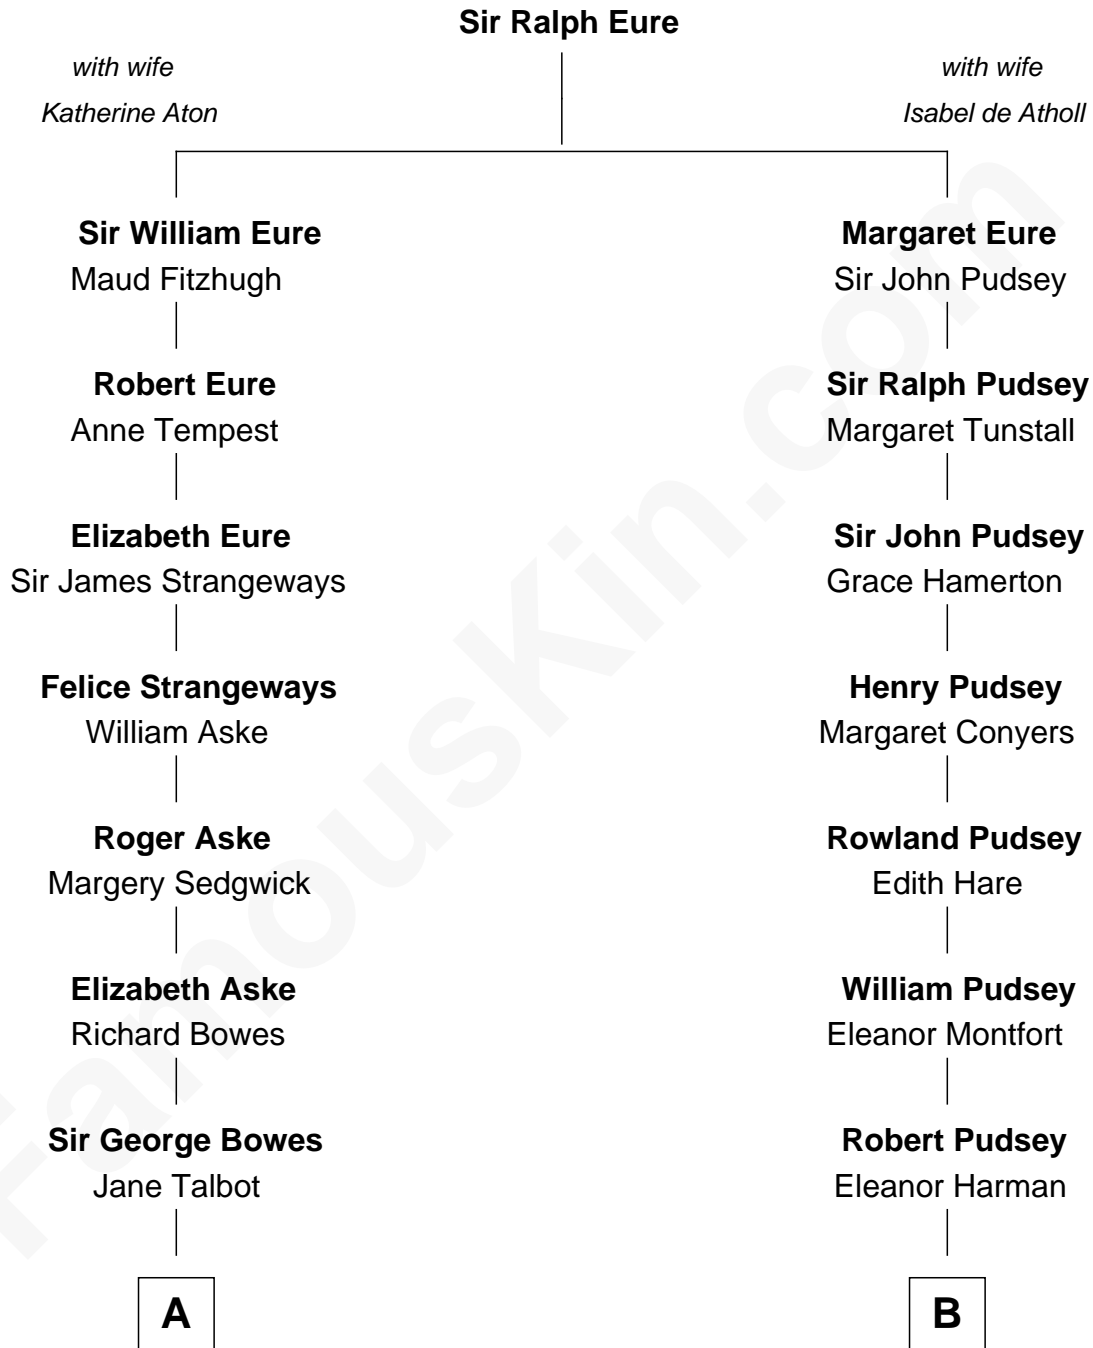

FamousKin.com Relationship Chart of

Benedict Cumberbatch
Movie, Television and Stage Actor

15th cousin 3 times removed of

Edward Lloyd V
13th Governor of Maryland

Timothy Carlton Congdon Cumberbatch

Wanda Ventham