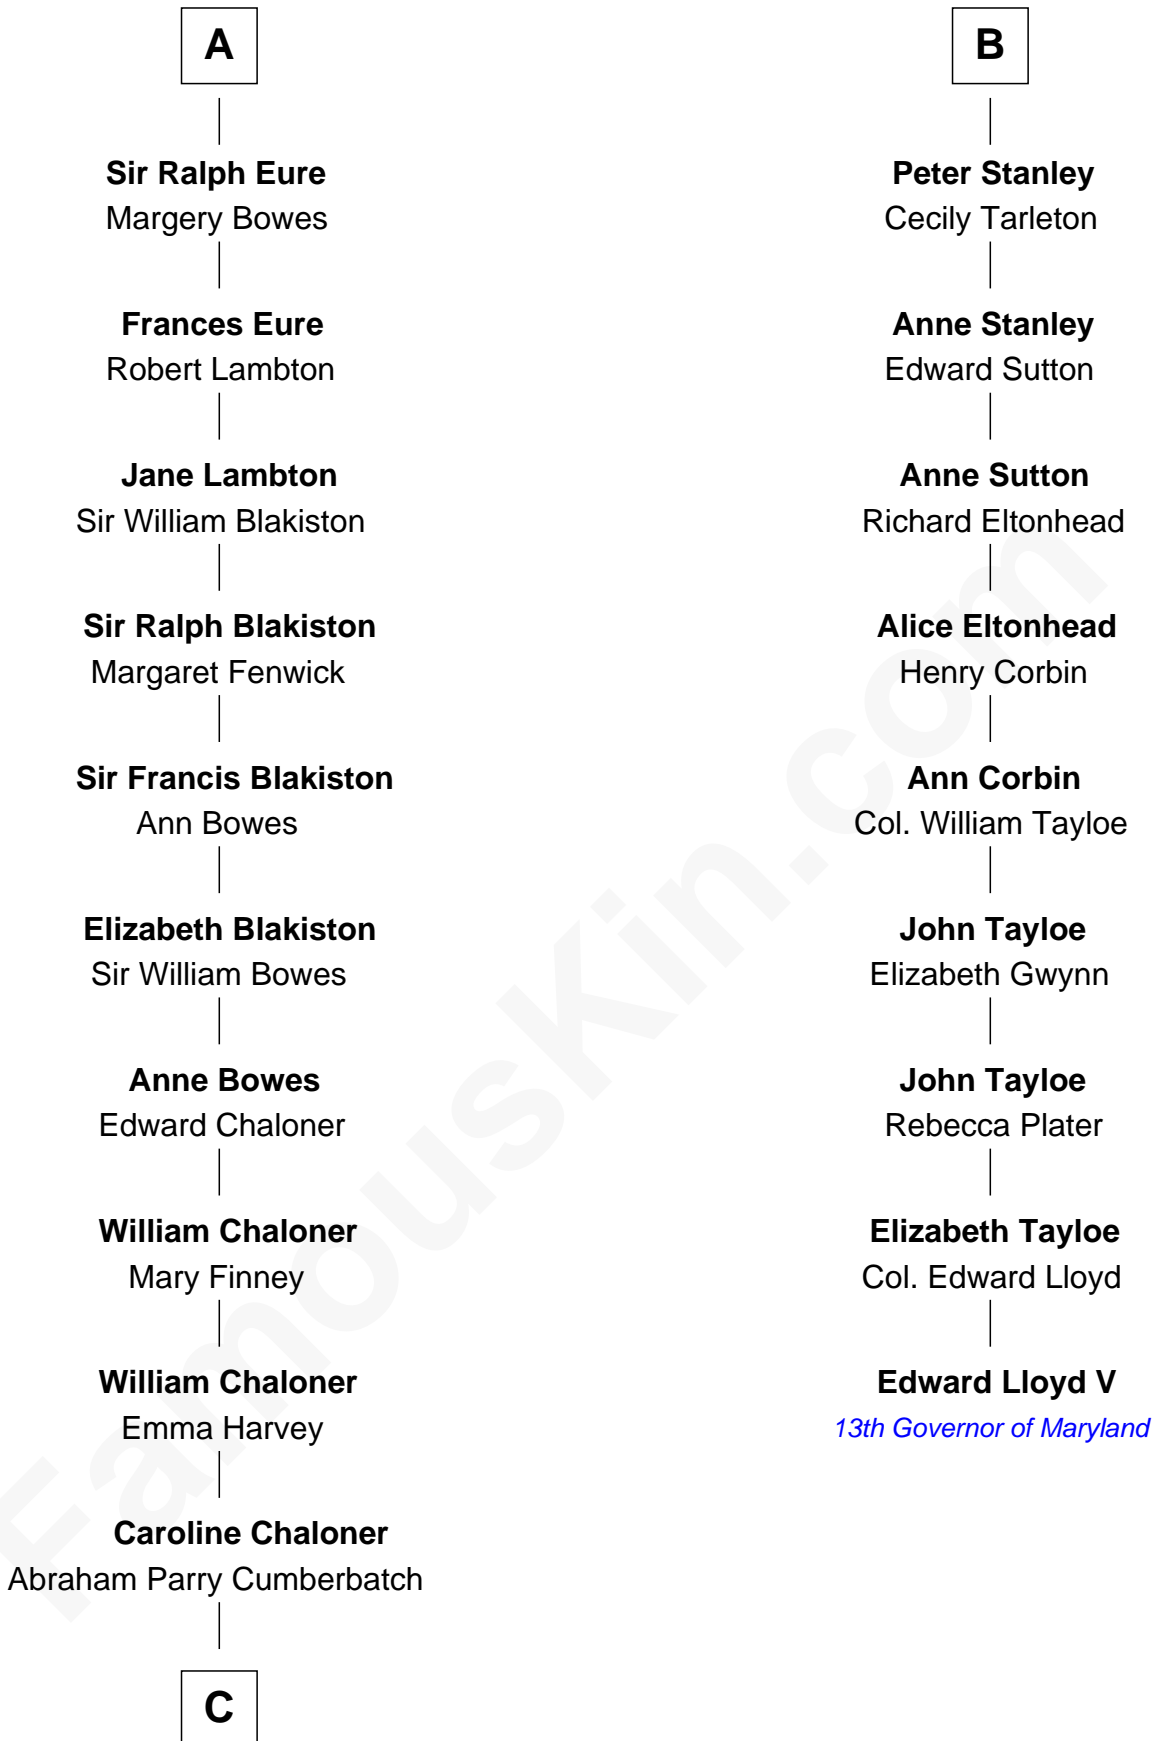

# FamousKin.com Relationship Chart of

**Benedict Cumberbatch**  
Movie, Television and Stage Actor

15th cousin 6 times removed of

**Edward Lloyd V**  
13th Governor of Maryland

**C**

Robert William Cumberbatch

Louisa Grace Hanson

Henry Alfred Cumberbatch

Hélène Gertrude Rees

Henry Carlton Cumberbatch

Pauline Ellen Laing Congdon

Timothy Carlton Congdon Cumberbatch

Wanda Ventham

**Benedict Cumberbatch**