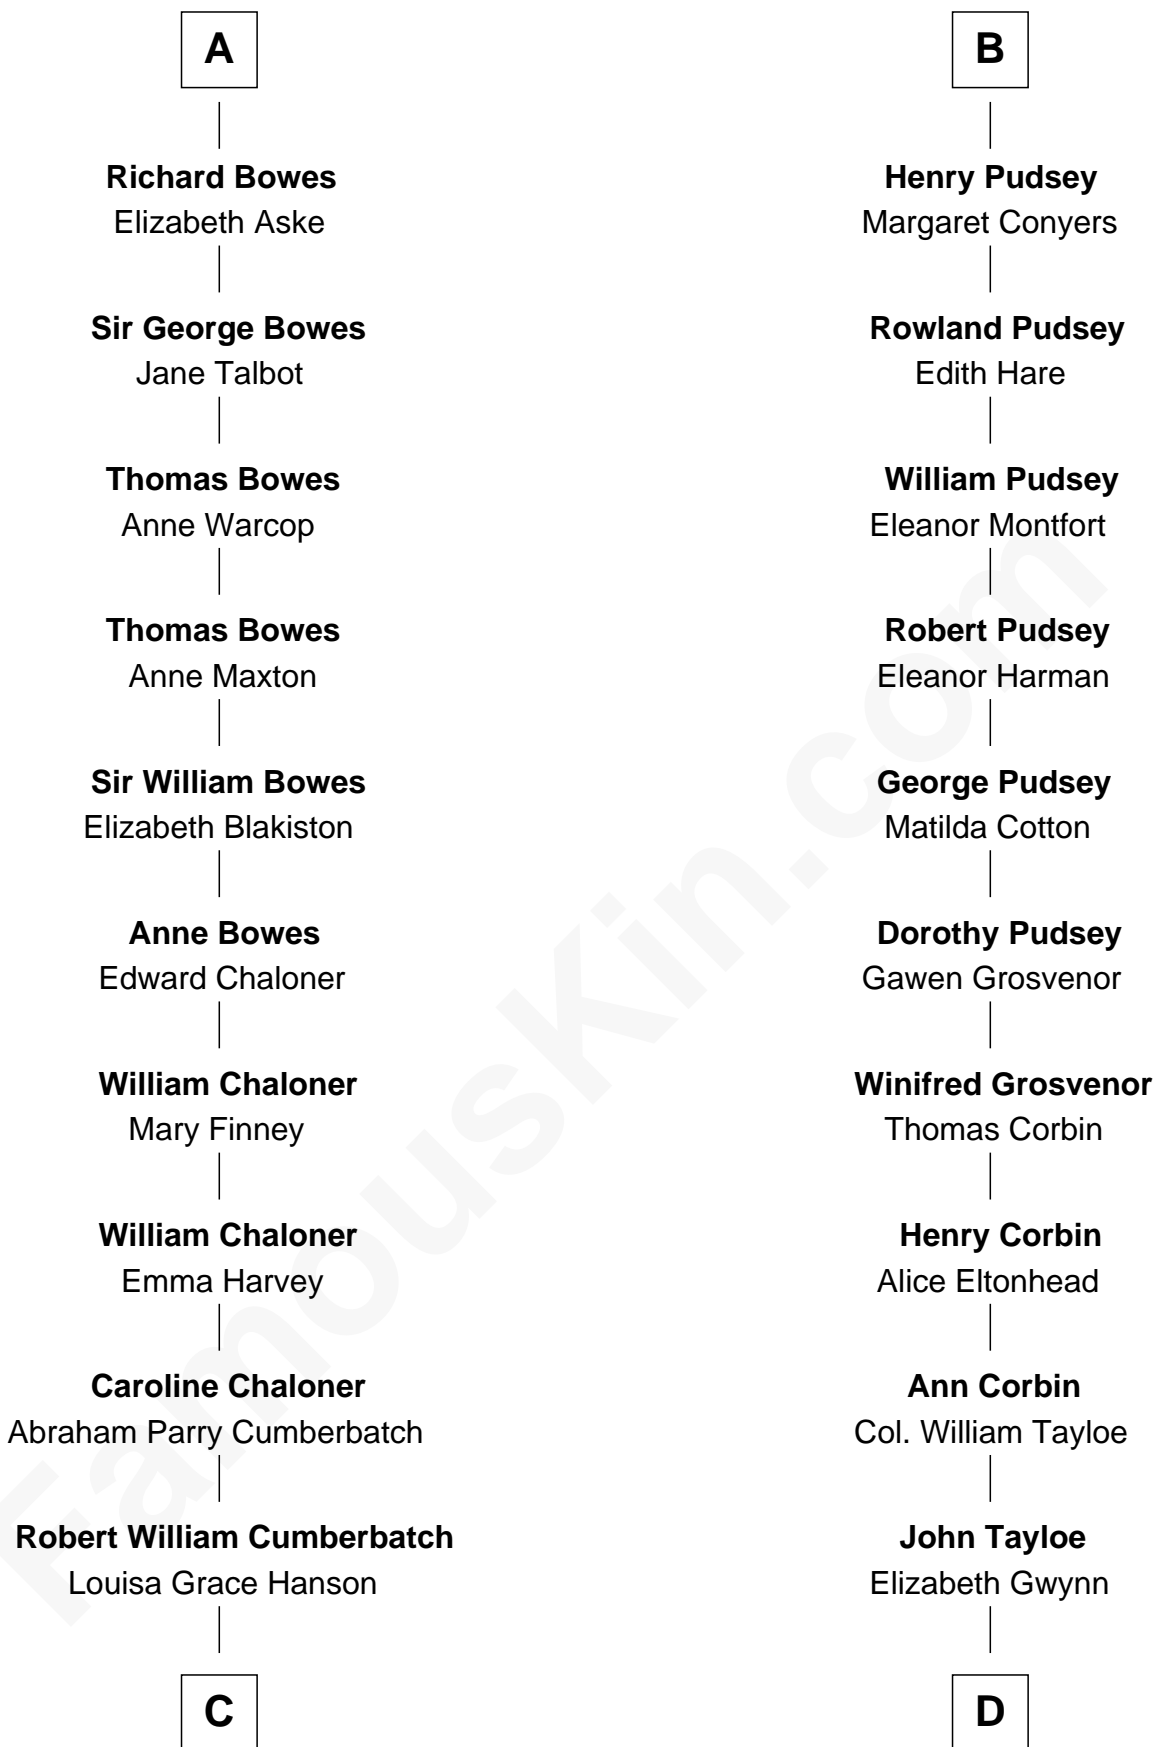

FamousKin.com

Relationship Chart of

Benedict Cumberbatch

Movie, Television and Stage Actor

19th cousin 1 time removed of

Edward Lloyd V

13th Governor of Maryland

Sir William le Scrope
Constance of Newsham

Sir William FitzHugh

Margery Willoughby

Maud FitzHugh

Sir William Bowes

Sir Ralph Bowes

Margery Conyers

A

Sir Geoffrey le Scrope

Ivetta de Ros

Henry Scrope

Joan - - - - -

Joan Scrope

Henry Fitzhugh

Henry FitzHugh

Elizabeth Grey

Eleanor Fitzhugh

Sir Thomas Tunstall

Margaret Tunstall

Sir Ralph Pudsey

Sir John Pudsey

Grace Hamerton

B

C

Henry Alfred Cumberbatch
Hélène Gertrude Rees