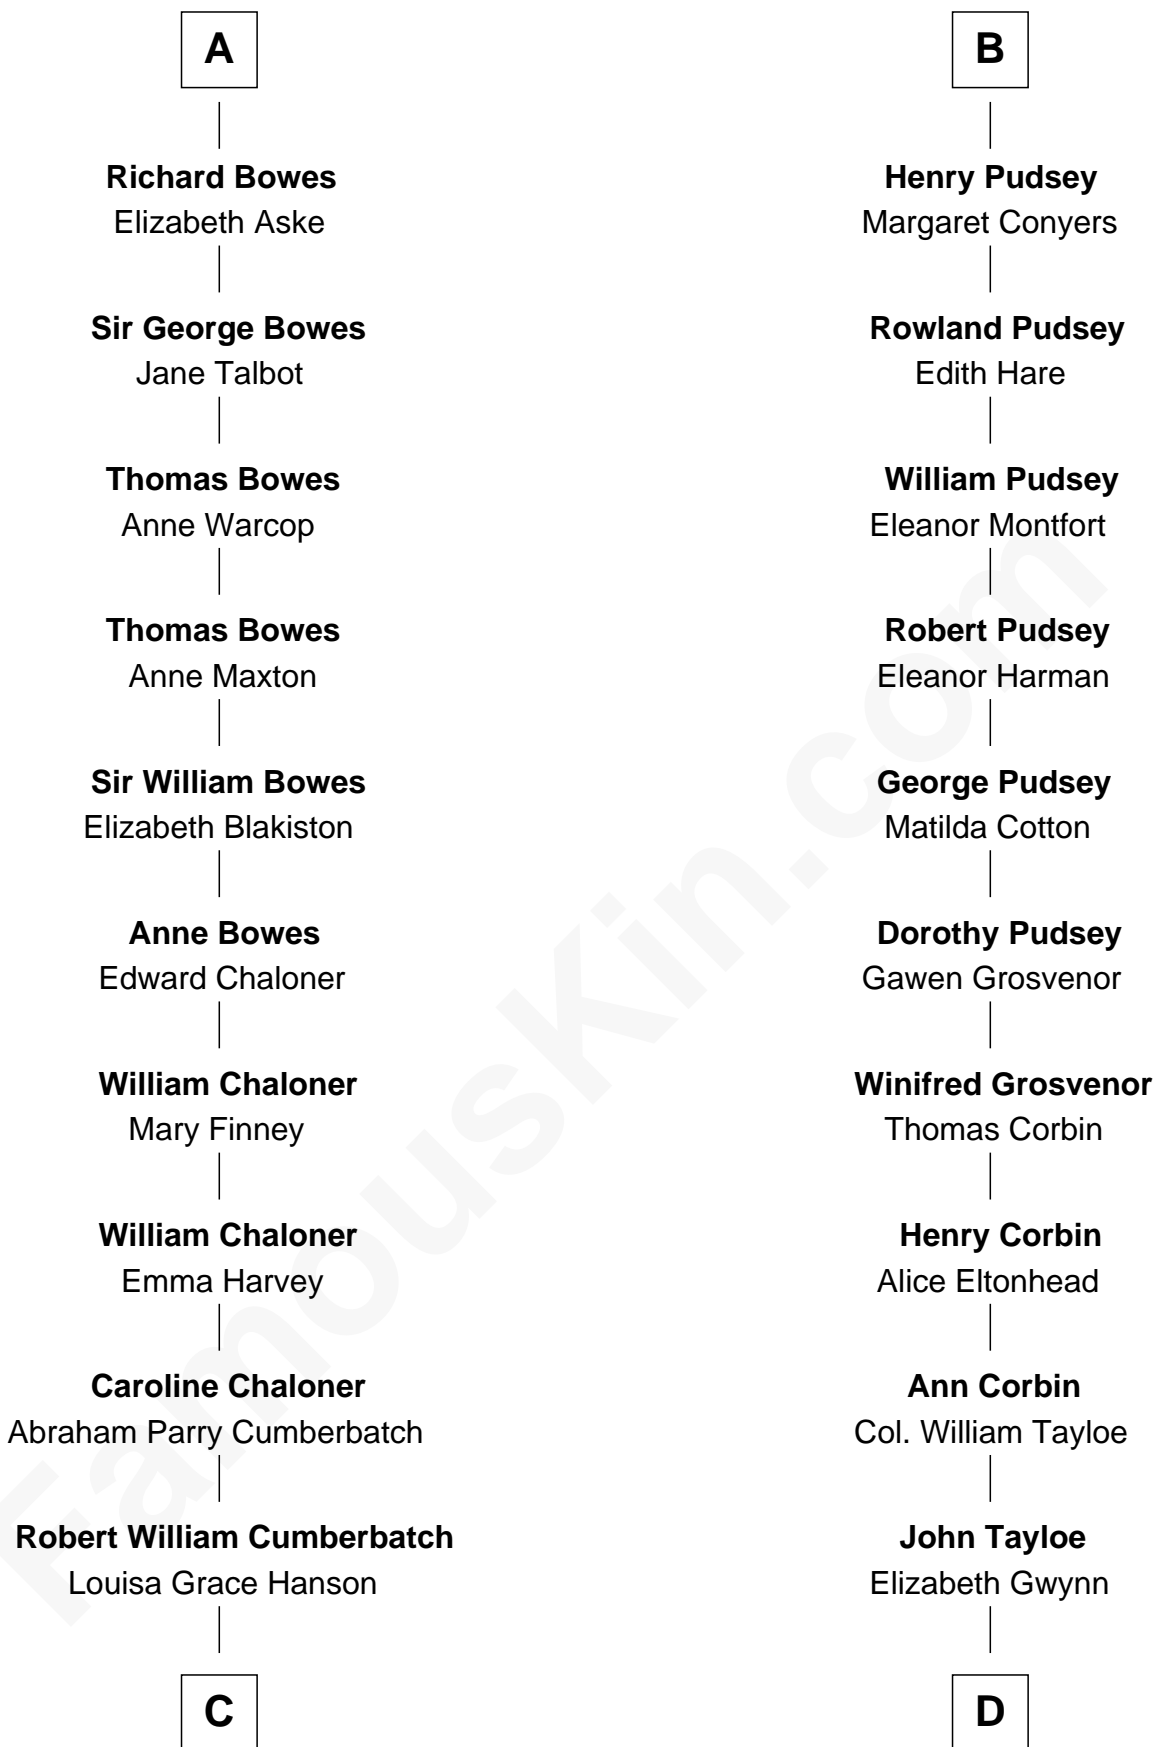

# FamousKin.com Relationship Chart of

**Benedict Cumberbatch**  
*Movie, Television and Stage Actor*

19th cousin 1 time removed of

**Edward Lloyd V**  
*13th Governor of Maryland*

**C**

**Henry Alfred Cumberbatch**  
Hélène Gertrude Rees

**Henry Carlton Cumberbatch**  
Pauline Ellen Laing Congdon

**Timothy Carlton Congdon Cumberbatch**  
Wanda Ventham

**Benedict Cumberbatch**  
*Movie, Television and Stage Actor*

**D**

**John Tayloe**  
Rebecca Plater

**Elizabeth Tayloe**  
Col. Edward Lloyd

**Edward Lloyd V**  
*13th Governor of Maryland*

FamousKin.com