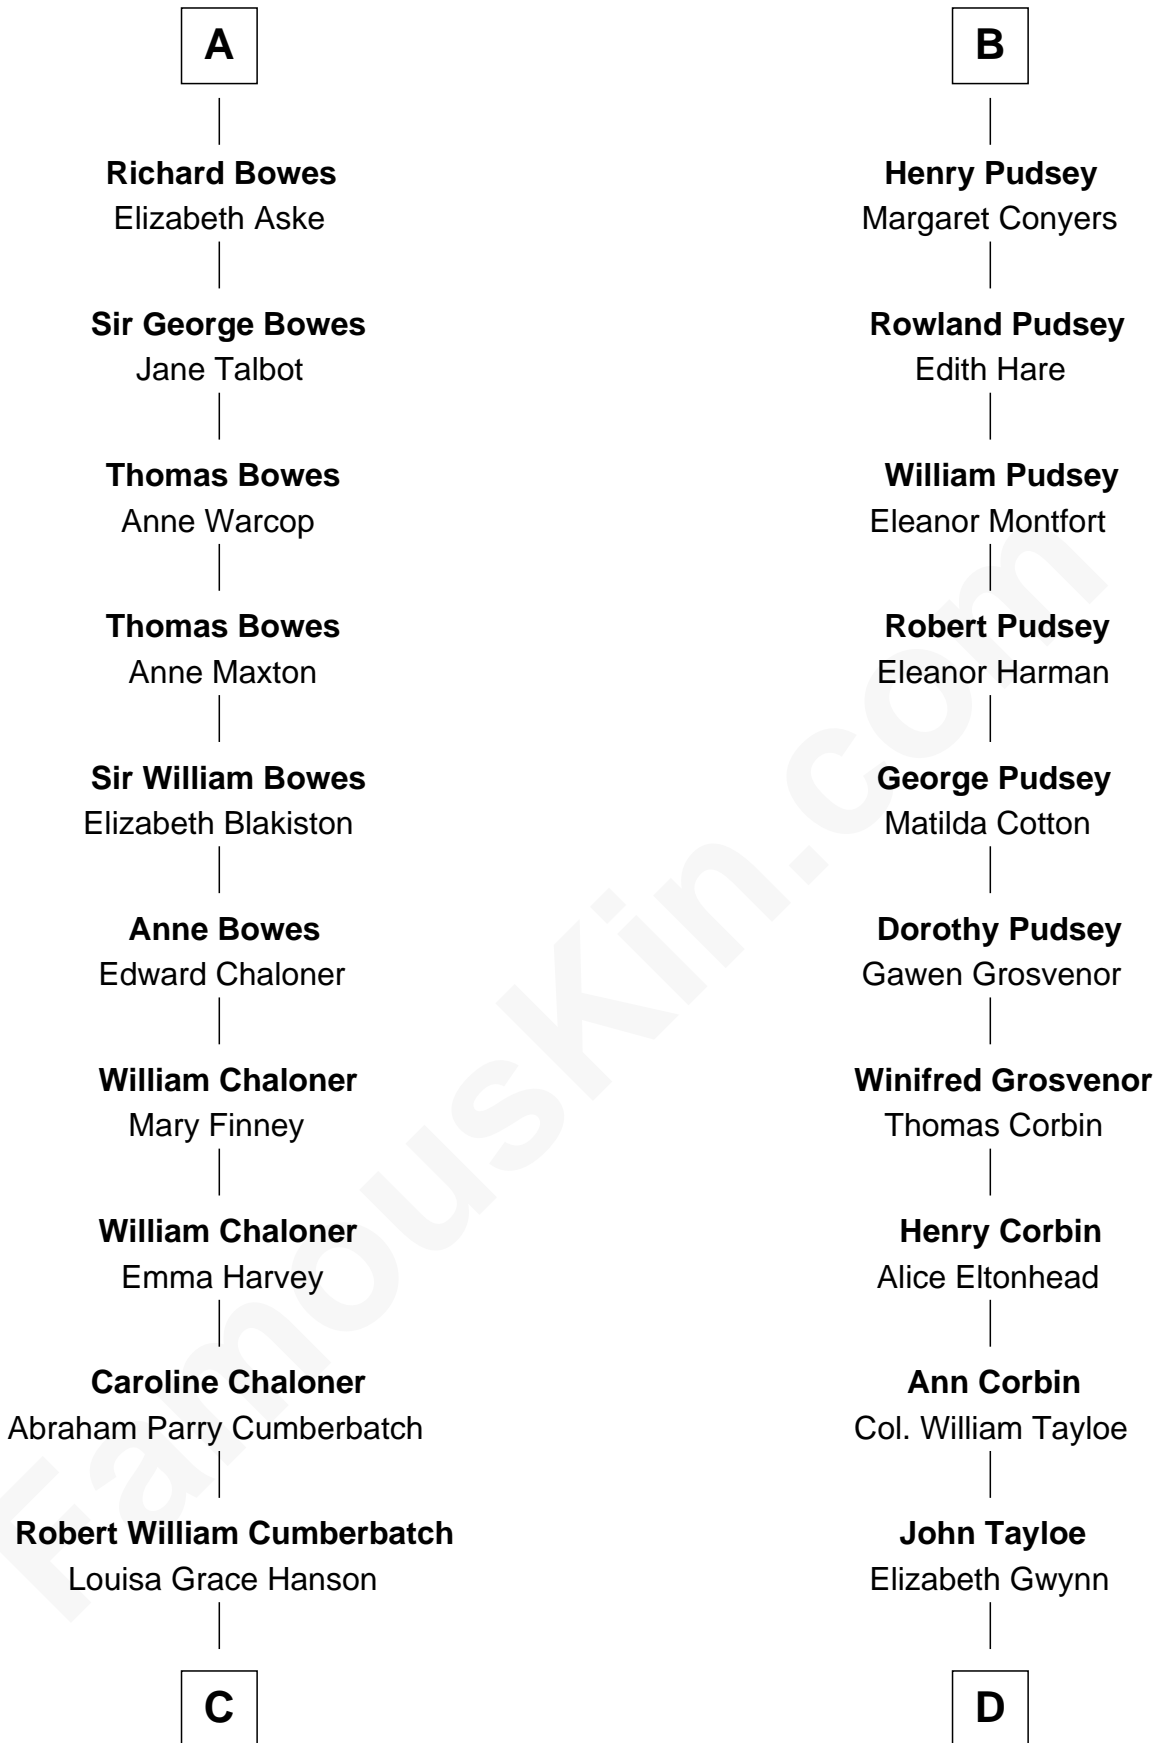

FamousKin.com Relationship Chart of

Benedict Cumberbatch
Movie, Television and Stage Actor

19th cousin 1 time removed of

Edward Lloyd V
13th Governor of Maryland

C

Henry Alfred Cumberbatch
Hélène Gertrude Rees

Henry Carlton Cumberbatch
Pauline Ellen Laing Congdon

Timothy Carlton Congdon Cumberbatch
Wanda Ventham

Benedict Cumberbatch
Movie, Television and Stage Actor

D

John Tayloe
Rebecca Plater

Elizabeth Tayloe
Col. Edward Lloyd

Edward Lloyd V
13th Governor of Maryland