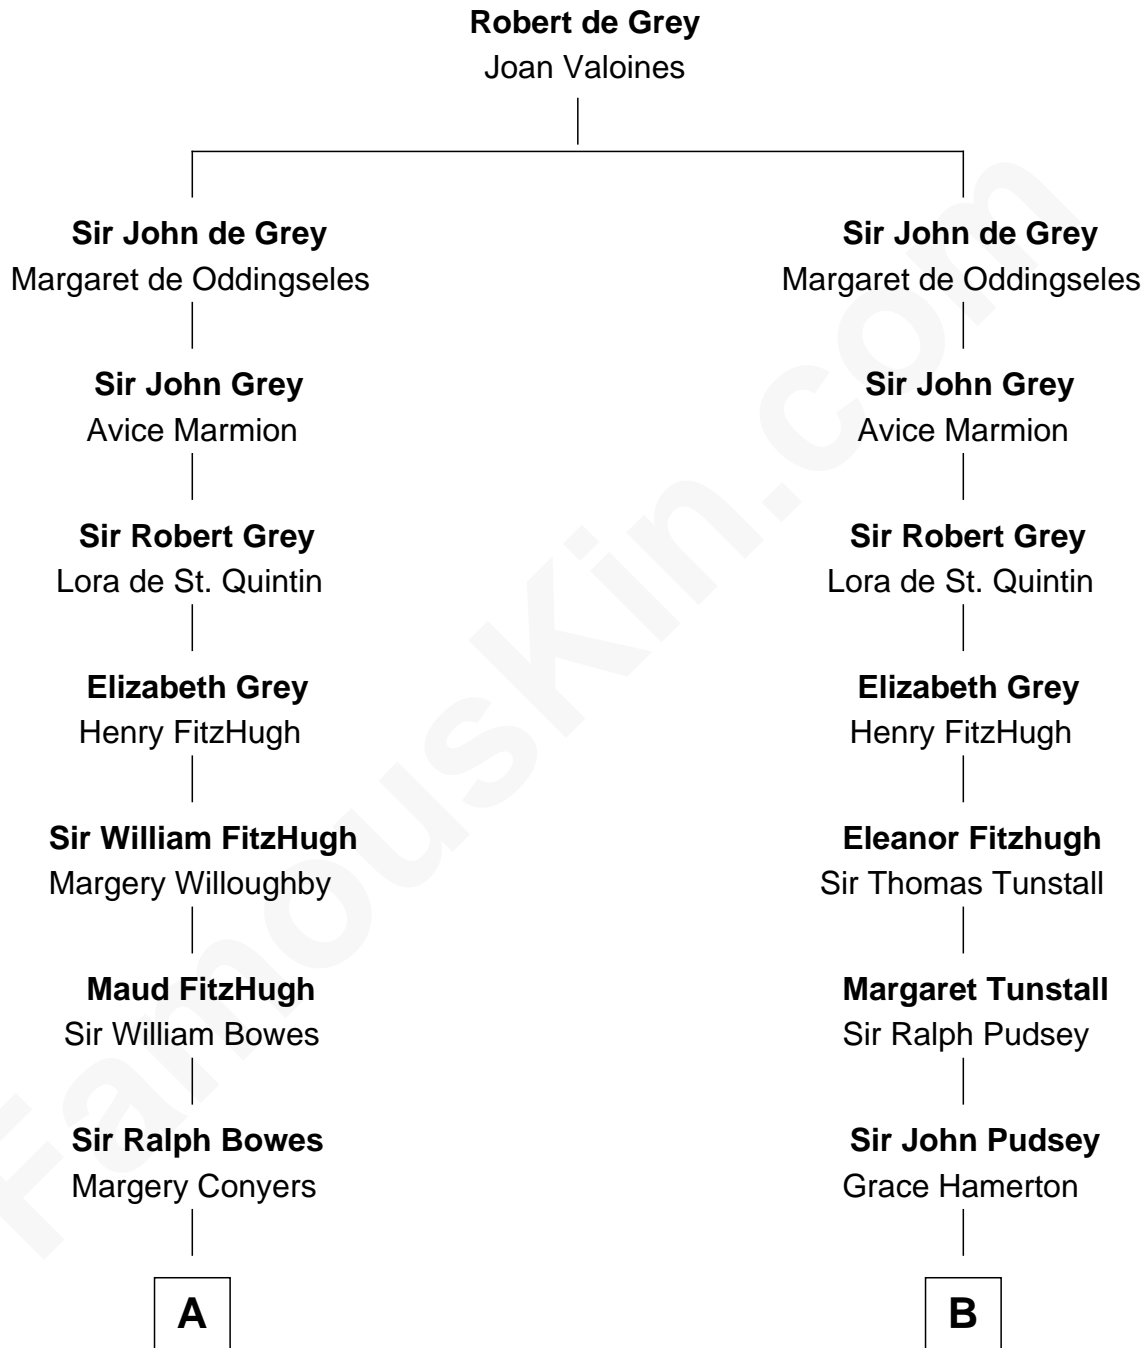

# FamousKin.com Relationship Chart of

**Benedict Cumberbatch**

*Movie, Television and Stage Actor*

19th cousin 1 time removed of

**Edward Lloyd V**

*13th Governor of Maryland*

**C**

**Henry Alfred Cumberbatch**  
Hélène Gertrude Rees

**Henry Carlton Cumberbatch**  
Pauline Ellen Laing Congdon

**Timothy Carlton Congdon Cumberbatch**  
Wanda Ventham

**Benedict Cumberbatch**  
*Movie, Television and Stage Actor*

**D**

**John Tayloe**  
Rebecca Plater

**Elizabeth Tayloe**  
Col. Edward Lloyd

**Edward Lloyd V**  
*13th Governor of Maryland*