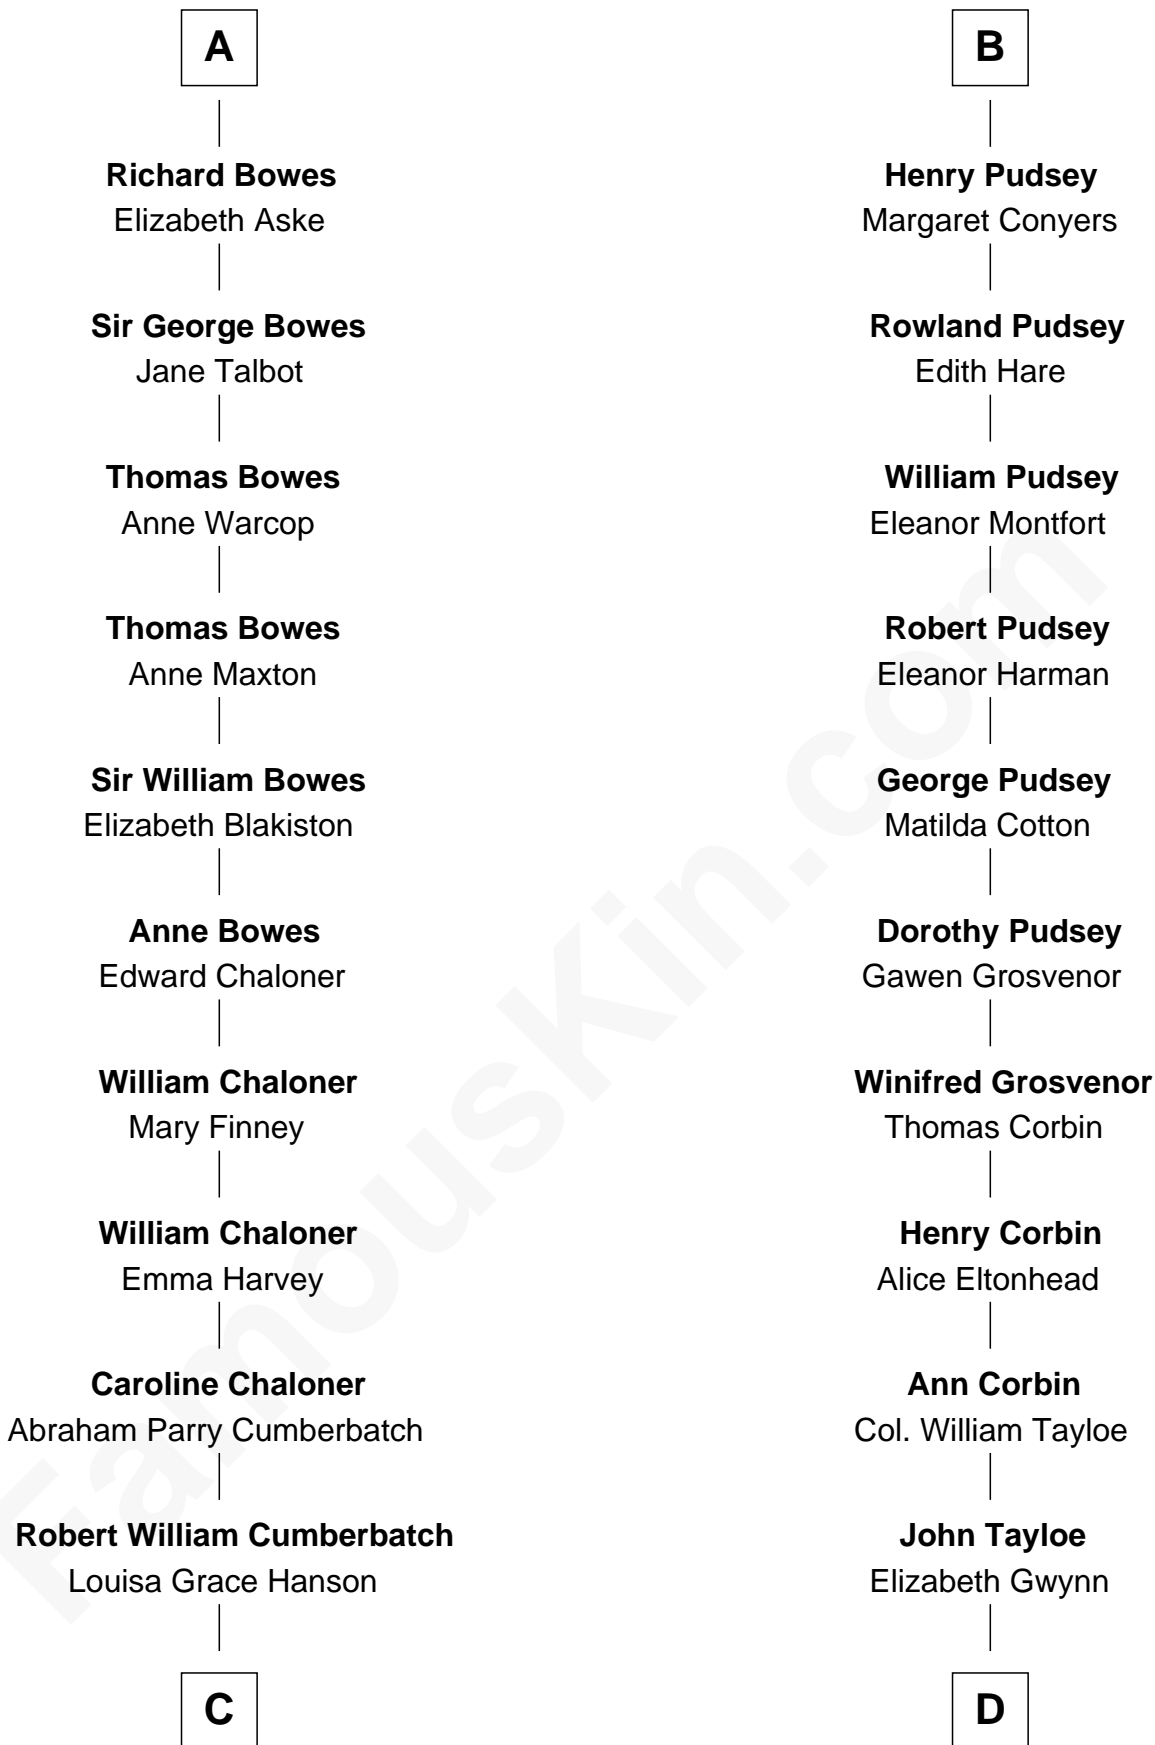

# FamousKin.com Relationship Chart of

**Benedict Cumberbatch**

*Movie, Television and Stage Actor*

19th cousin 1 time removed of

**Edward Lloyd V**

*13th Governor of Maryland*

**C**

**Henry Alfred Cumberbatch**  
Hélène Gertrude Rees

**Henry Carlton Cumberbatch**  
Pauline Ellen Laing Congdon

**Timothy Carlton Congdon Cumberbatch**  
Wanda Ventham

**Benedict Cumberbatch**  
*Movie, Television and Stage Actor*

**D**

**John Tayloe**  
Rebecca Plater

**Elizabeth Tayloe**  
Col. Edward Lloyd

**Edward Lloyd V**  
*13th Governor of Maryland*