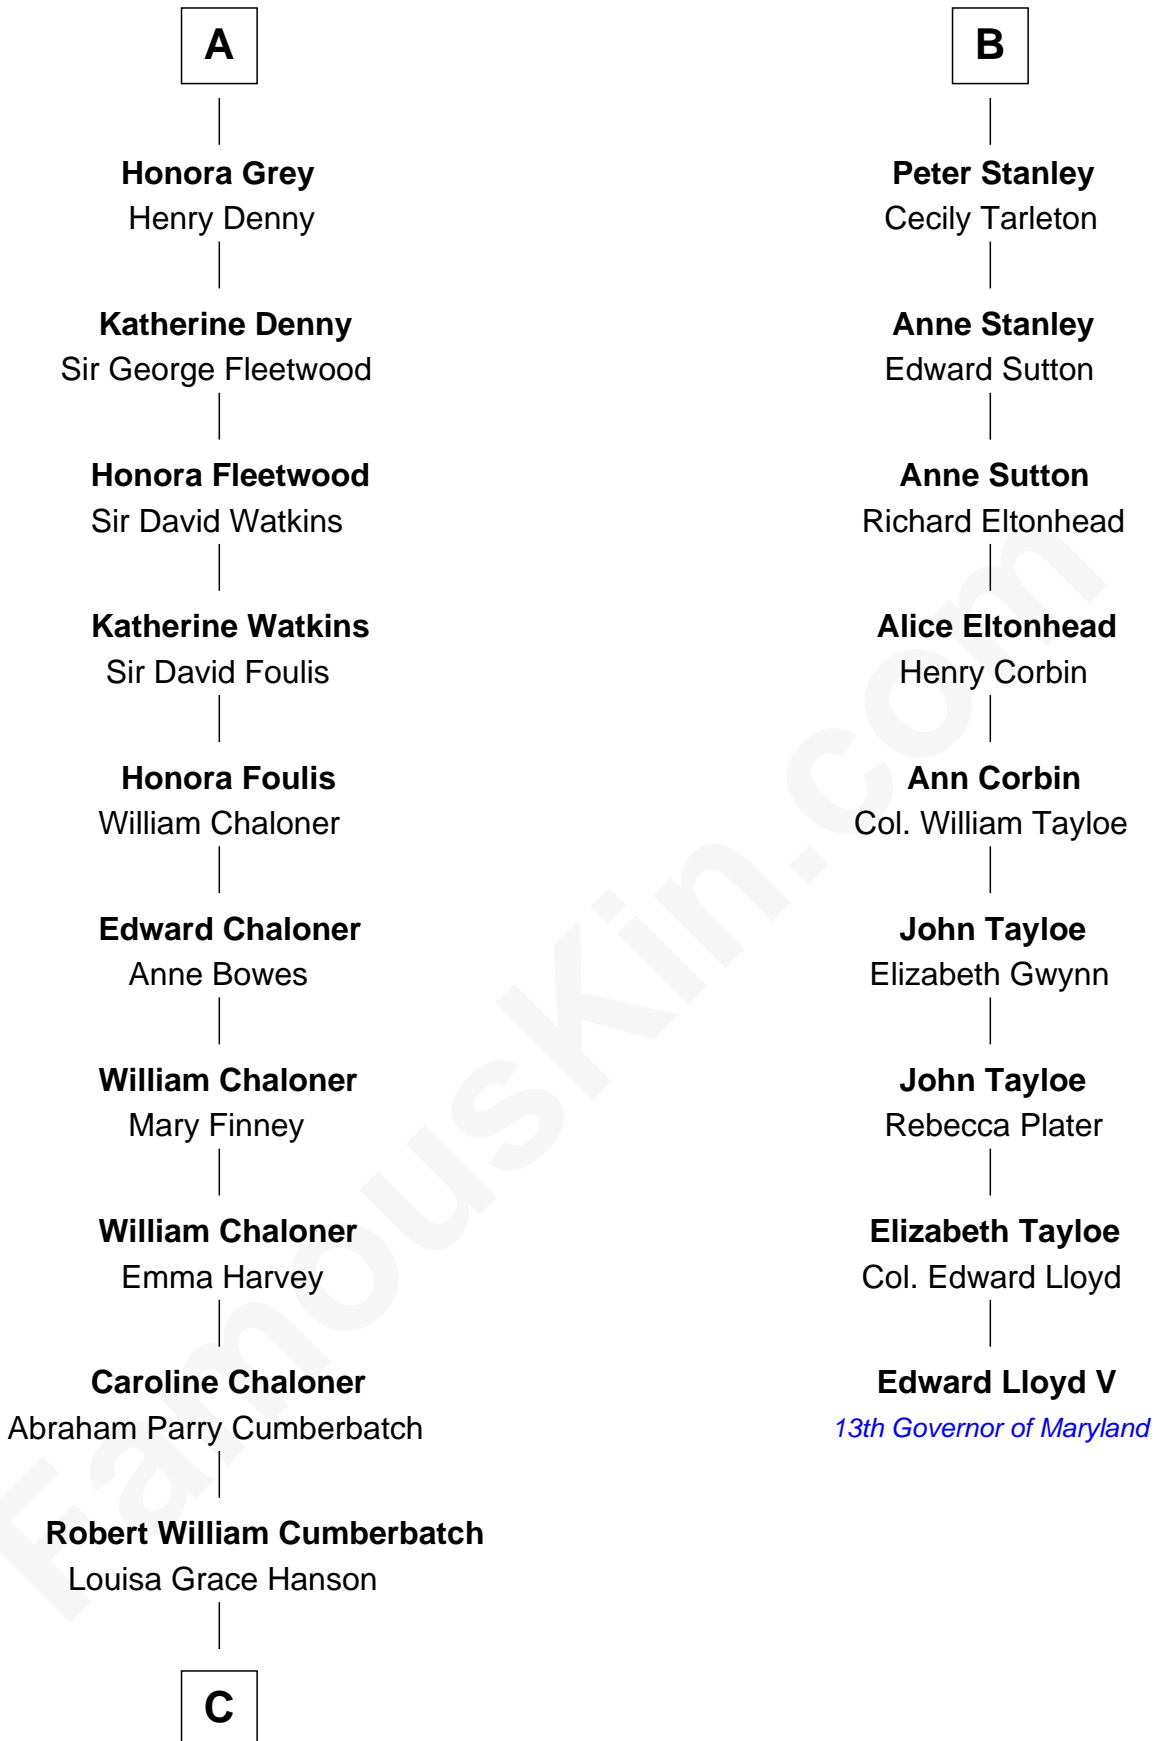

FamousKin.com Relationship Chart of

Benedict Cumberbatch

Movie, Television and Stage Actor

15th cousin 5 times removed of

Edward Lloyd V

13th Governor of Maryland

Sir Robert de Holland

Maude la Zouche

C

Henry Alfred Cumberbatch

Hélène Gertrude Rees

Henry Carlton Cumberbatch

Pauline Ellen Laing Congdon

Timothy Carlton Congdon Cumberbatch

Wanda Ventham

Benedict Cumberbatch