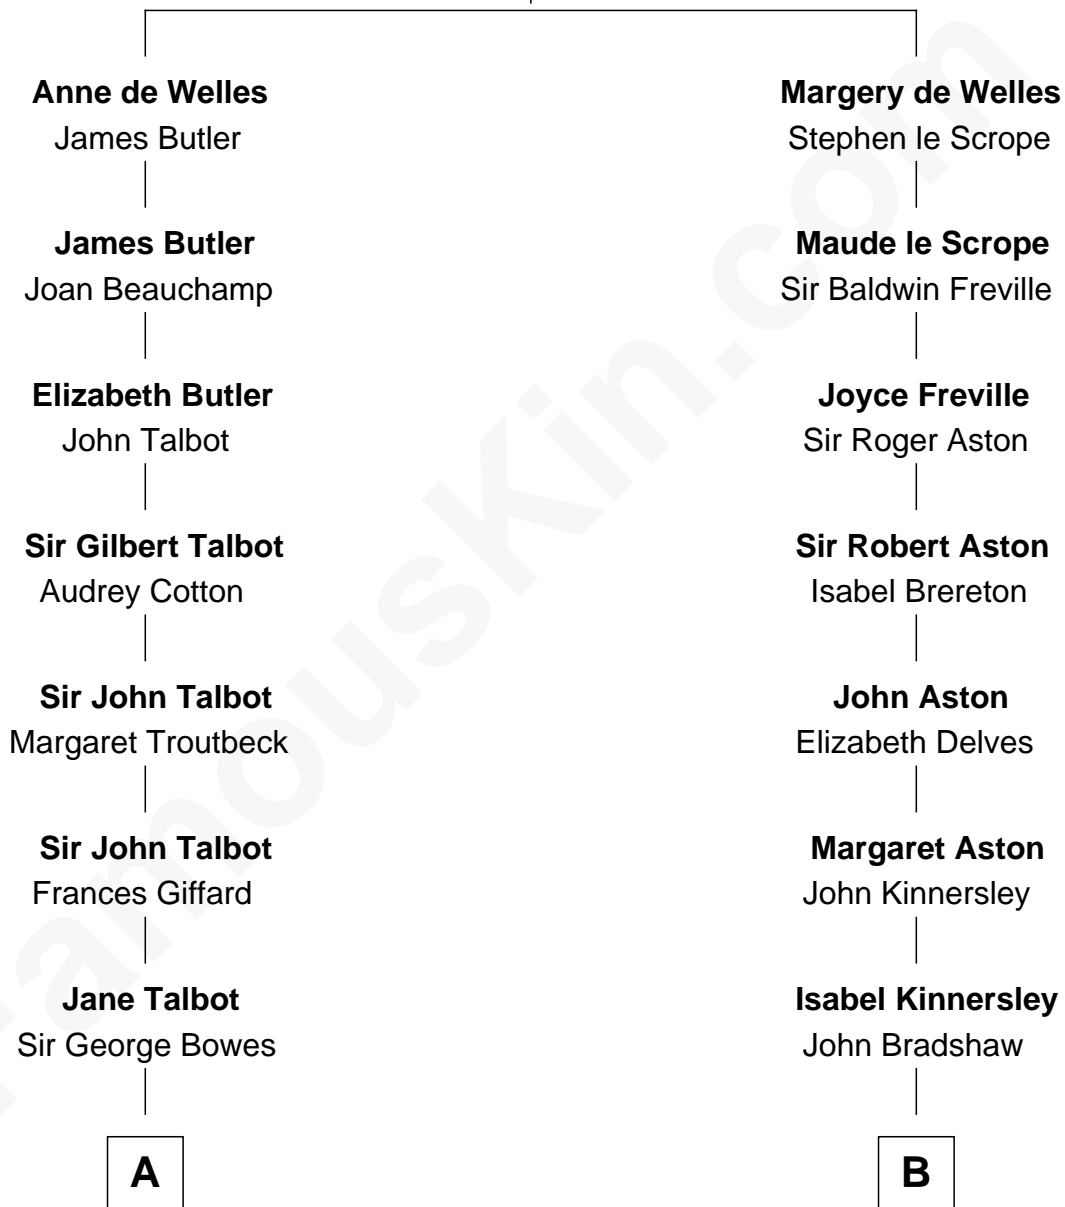

FamousKin.com

Relationship Chart of

Benedict Cumberbatch
Movie, Television and Stage Actor

17th cousin 1 time removed of

Edward Lloyd V
13th Governor of Maryland

John de Welles
 Maud de Roos

Timothy Carlton Congdon Cumberbatch

Wanda Ventham

Benedict Cumberbatch

Movie, Television and Stage Actor

FamousKin.com