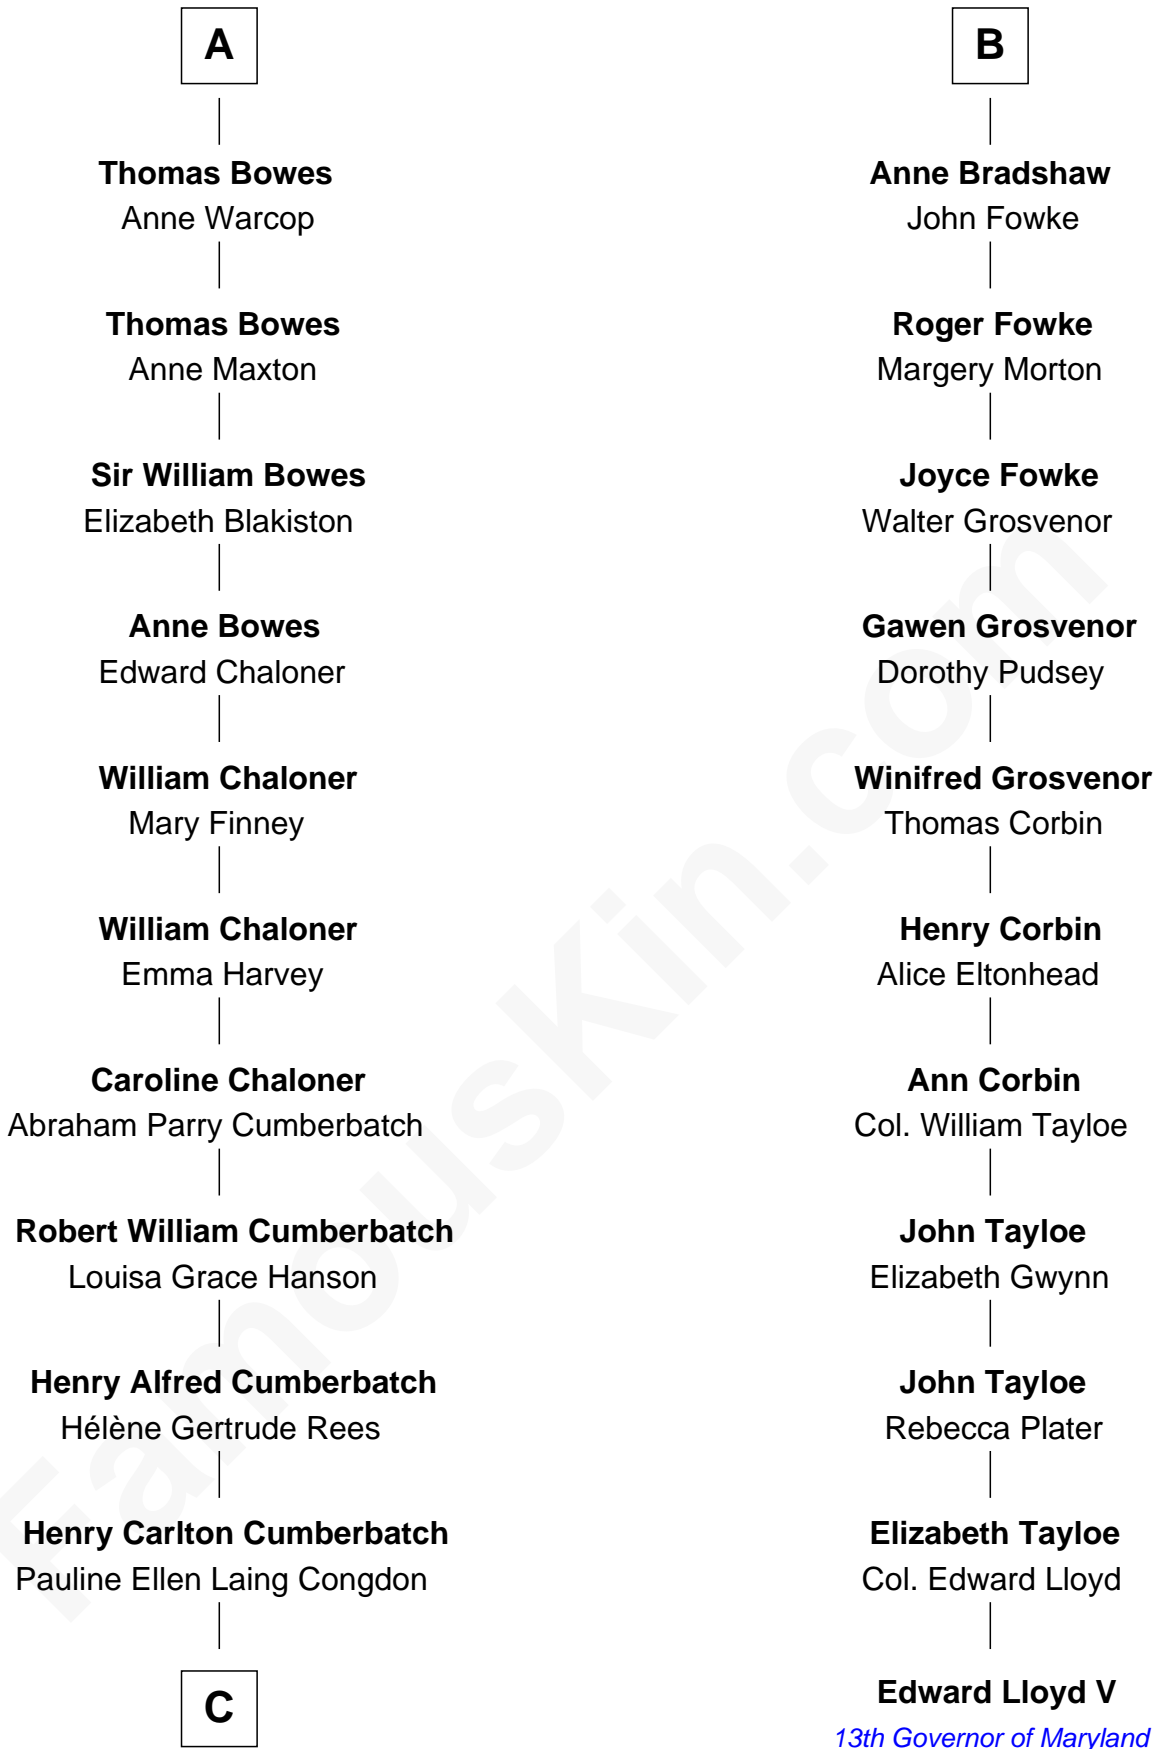

FamousKin.com

Relationship Chart of

Benedict Cumberbatch
Movie, Television and Stage Actor

17th cousin 1 time removed of

Edward Lloyd V
13th Governor of Maryland

John de Welles
 Maud de Roos

Timothy Carlton Congdon Cumberbatch

Wanda Ventham

Benedict Cumberbatch

Movie, Television and Stage Actor

FamousKin.com