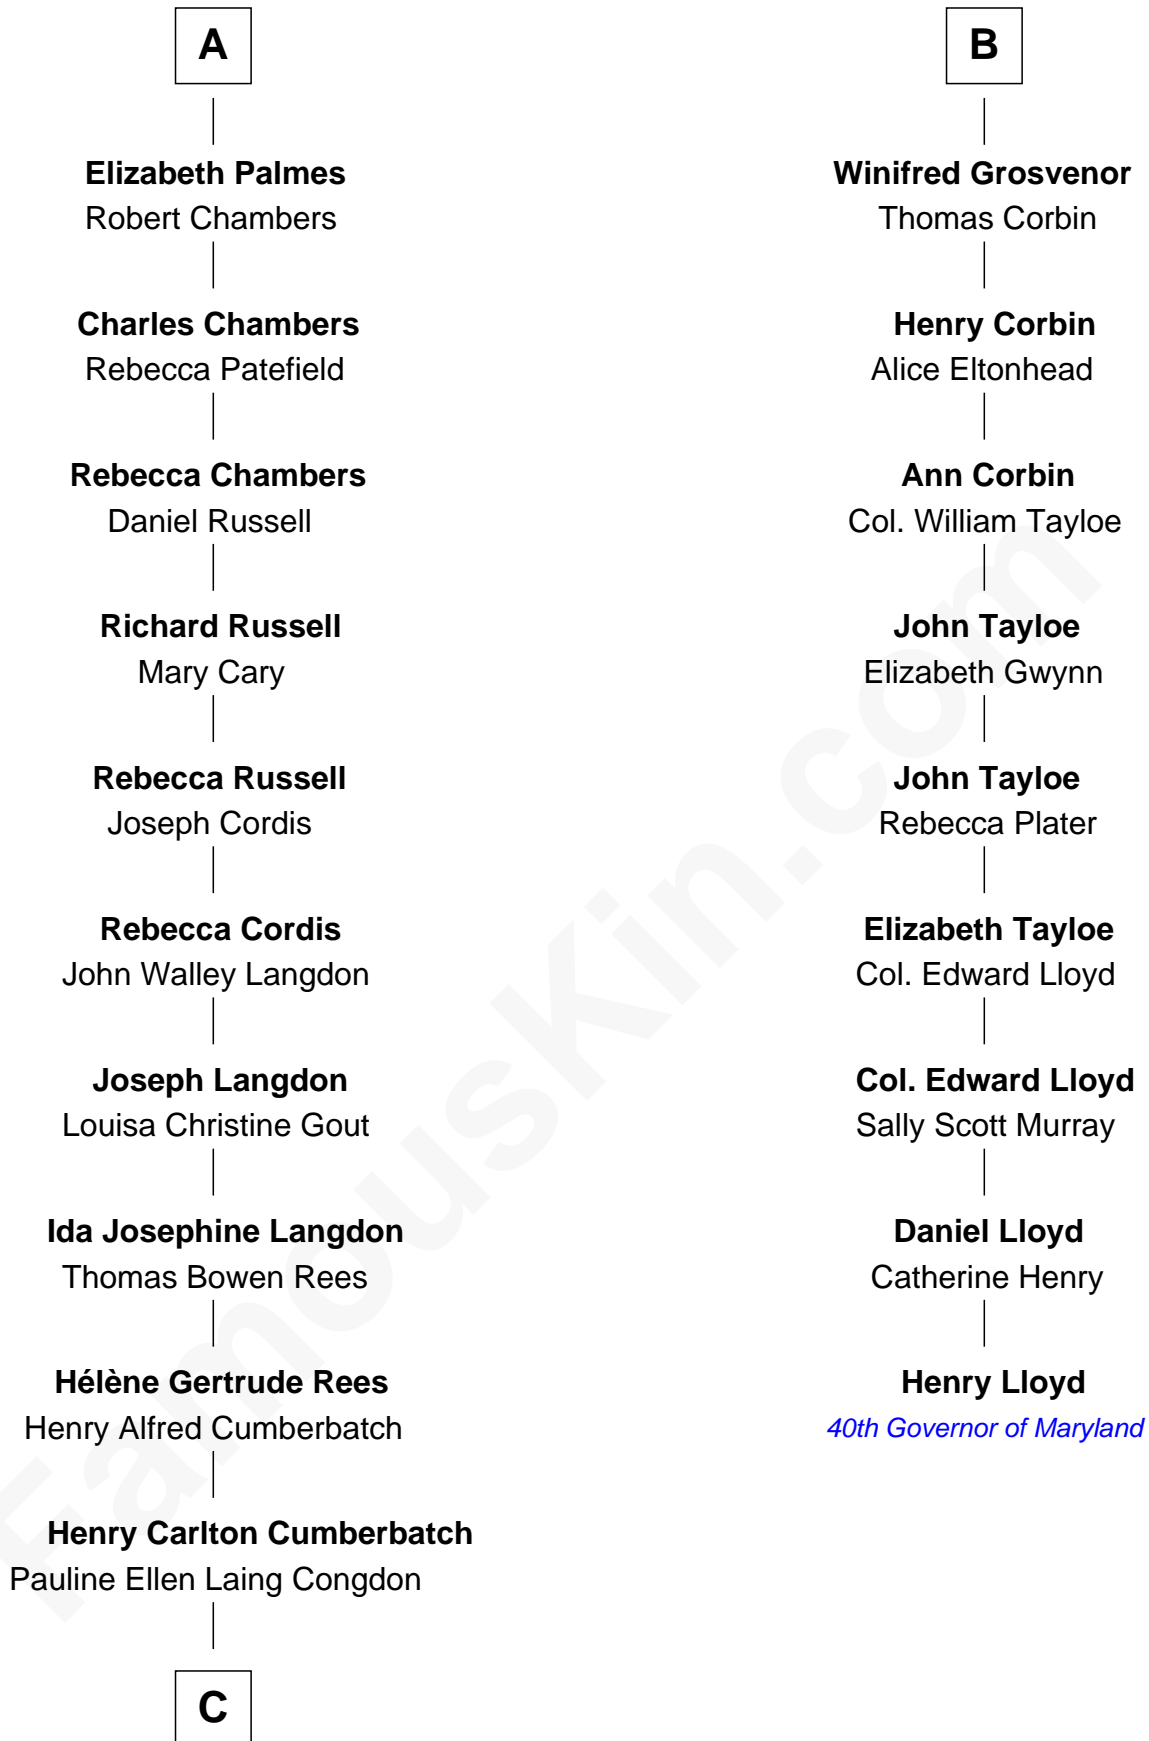

FamousKin.com

Relationship Chart of

Benedict Cumberbatch

Movie, Television and Stage Actor

15th cousin 3 times removed of

Henry Lloyd

40th Governor of Maryland

Sir Robert Corbet

Margaret - - - - -

Timothy Carlton Congdon Cumberbatch

Wanda Ventham

Benedict Cumberbatch

Movie, Television and Stage Actor

FamousKin.com