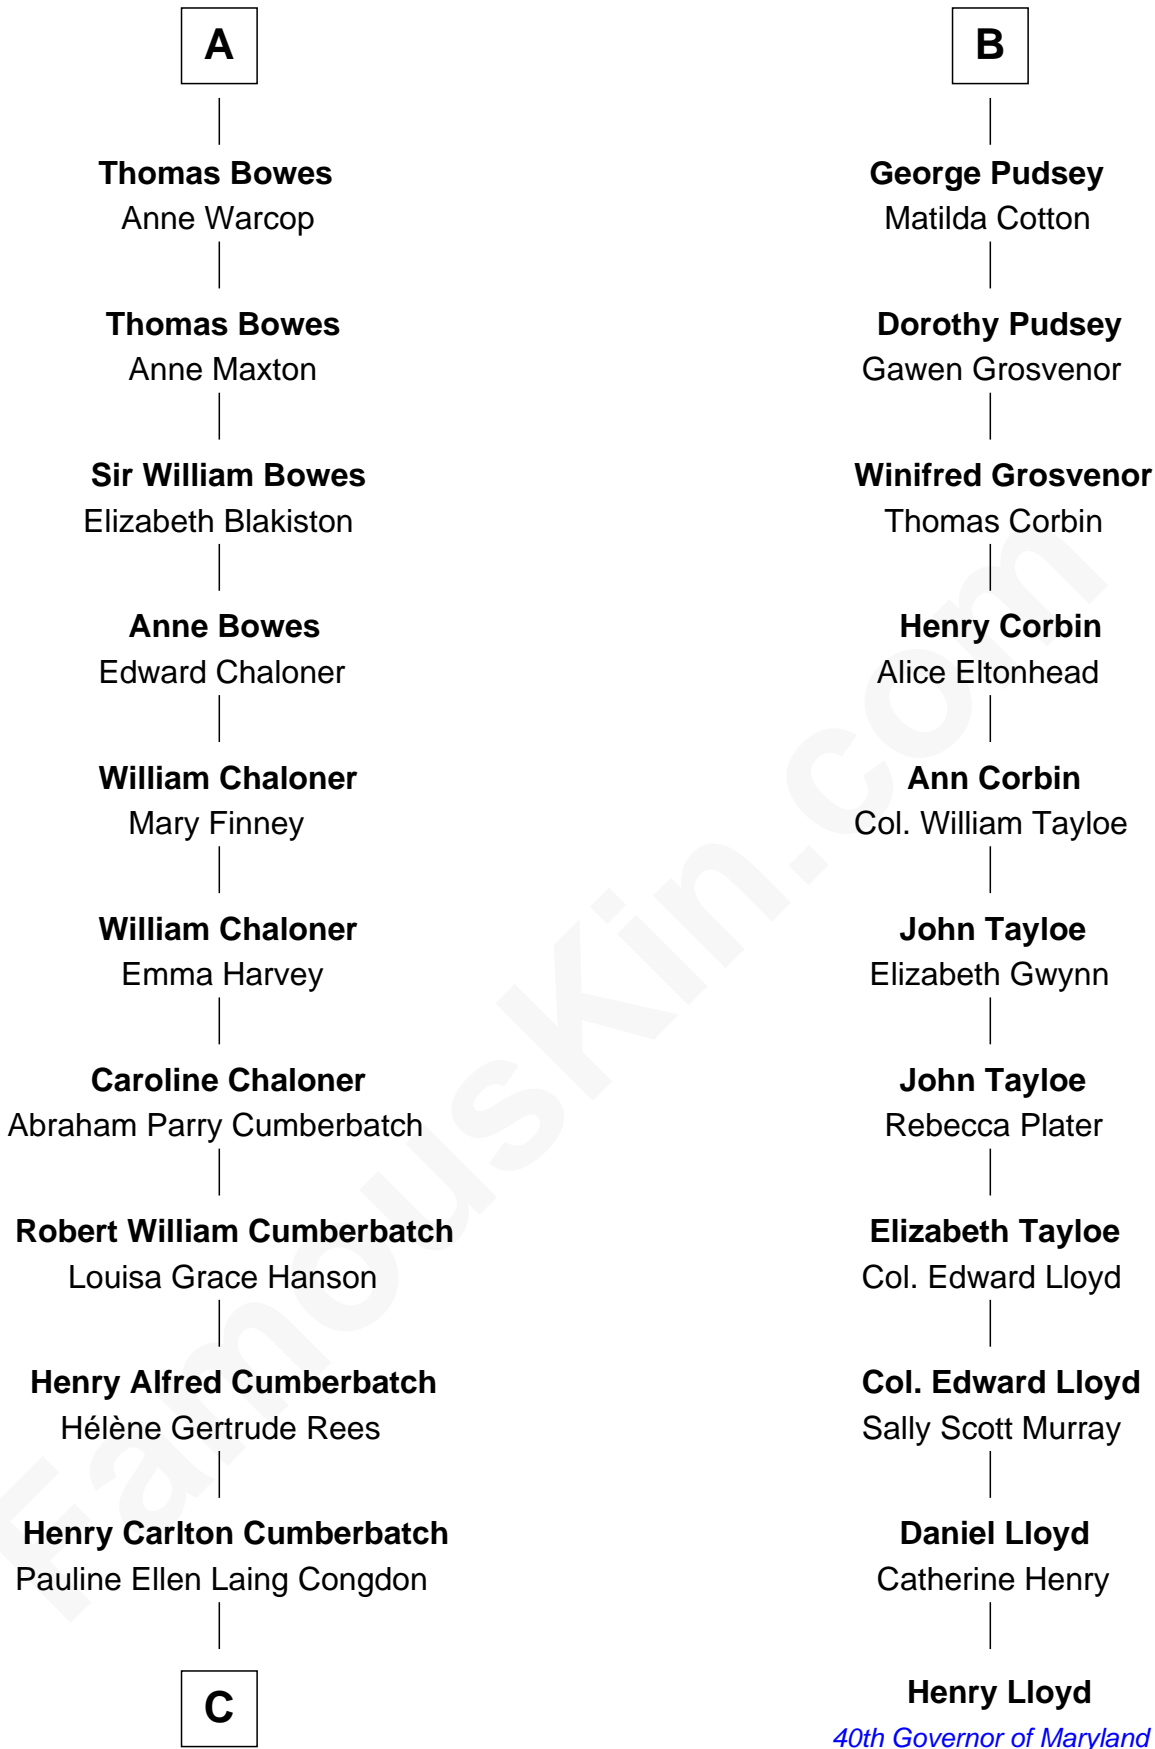

FamousKin.com Relationship Chart of

Benedict Cumberbatch
Movie, Television and Stage Actor

17th cousin 1 time removed of

Henry Lloyd
40th Governor of Maryland

Timothy Carlton Congdon Cumberbatch

Wanda Ventham