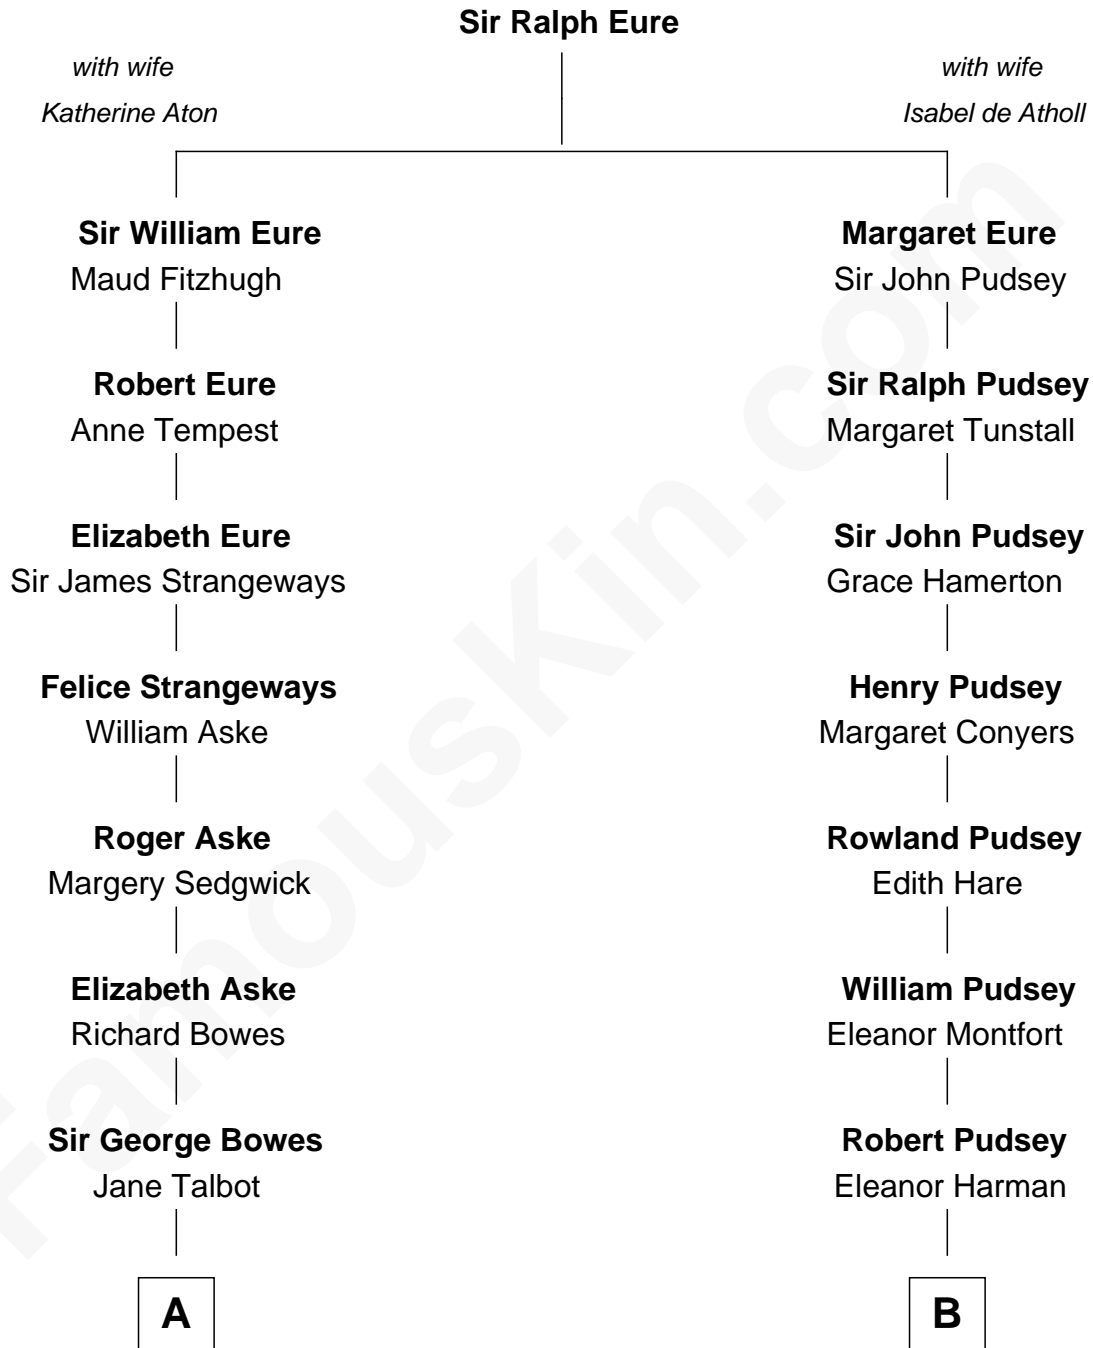

FamousKin.com Relationship Chart of

Benedict Cumberbatch
Movie, Television and Stage Actor

17th cousin 1 time removed of

Henry Lloyd
40th Governor of Maryland

Timothy Carlton Congdon Cumberbatch

Wanda Ventham